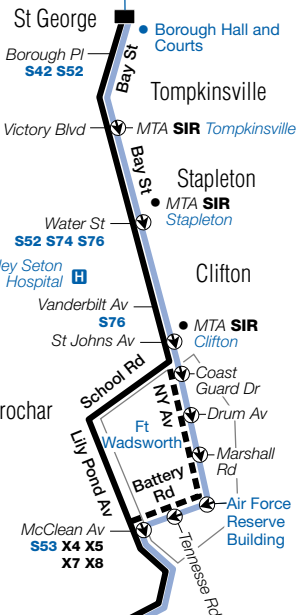

St George Ferry Terminal

- S I Ferry
- MTA **Staten Island Railway**
- **S40 S42 S44 S46 S48 S52 S61 S62 S66 S74 S76 S78 S84 S86 S90 S91 S92 S94 S96 S98**

001-11284

Staten Island

New Brighton

S81 LIMITED-STOP Buses
 Make all local stops south of Sand La/Father Capodanno Blvd.
 Refer to schedule for times.