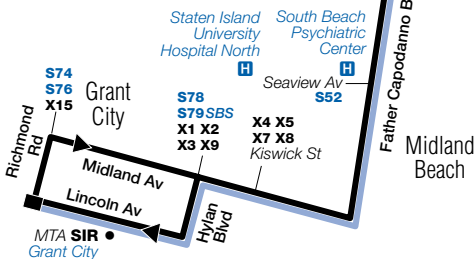

St George Ferry Terminal

- S I Ferry
- MTA **Staten Island Railway**
- **S40 S42 S44 S46 S48 S52 S61 S62 S66 S74 S76 S78 S84 S86 S90 S91 S92 S94 S96 S98**

001-11284

Staten Island

New Brighton

S81 LIMITED-STOP Buses
 Make all local stops south of Sand La/Father Capodanno Blvd.
 Refer to schedule for times.

si051a12227_cs

S51/S81 MAP LEGEND

Local/Limited/SBS Bus Transfers: shown in bold blue type.
Express Bus Transfers: shown in bold black type.

- Terminal
- ➡ Stops in direction indicated
- Point of Interest
- S51 Route
- S81 Limited-Stop Route
- - - S51 Fort Wadsworth Service