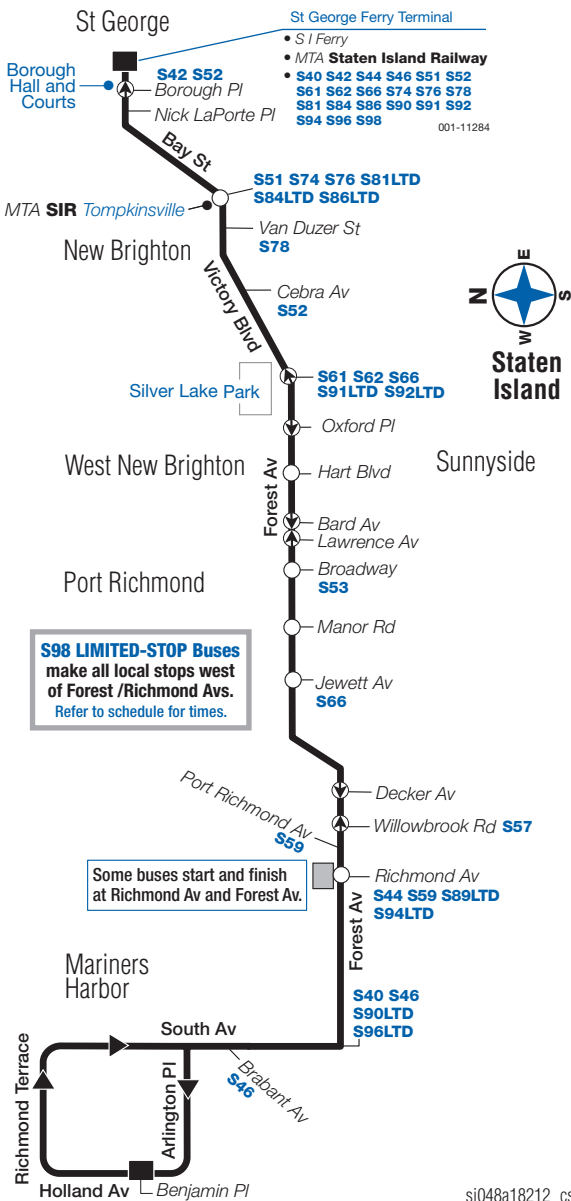

S48/S98 MAP LEGEND

Local/Limited/SBS Bus Transfers: shown in bold blue type.

■ Terminal

○ Limited-Stop

▣ Part-time Terminal

➔ Stops in direction indicated

MTA **SIR** Railway Station

● Point of Interest

For Accessible subway stations, travel directions and other information:

Call 511 or visit www.mta.info

si048a18212_cs