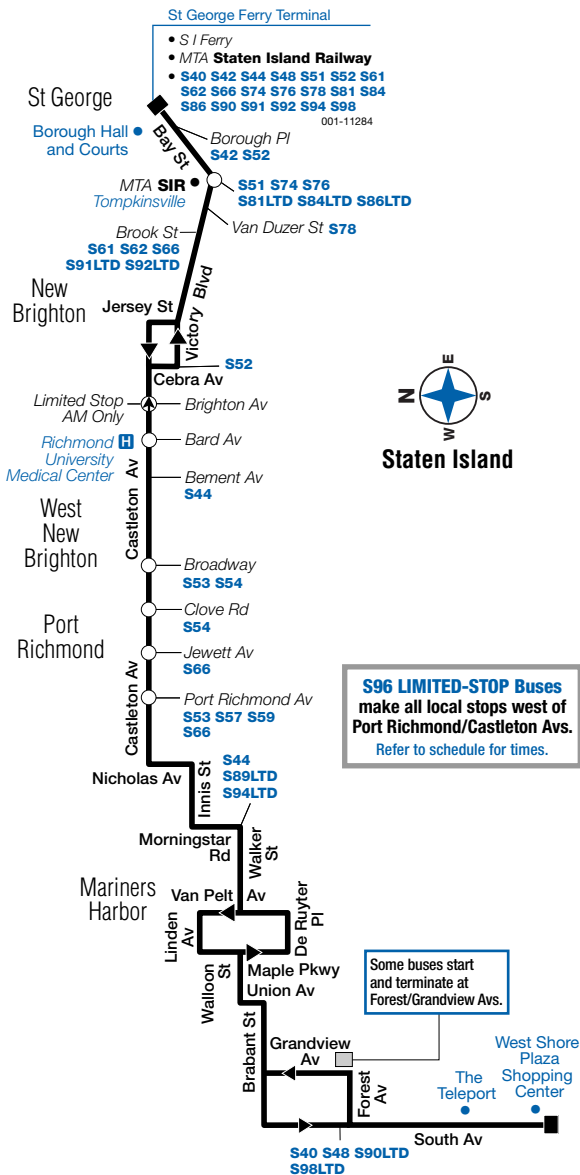

si046a18212_cs

S46/S96 MAP LEGEND

Local/Limited/SBS Bus Transfers: shown in bold blue type.

■ Terminal

○ Limited-Stop

▣ Part-time Terminal

➔ Stops in direction indicated

MTA **SIR** Railway Station

● Point of Interest

For Accessible subway stations, travel directions and other information:

Call 511 or visit www.mta.info