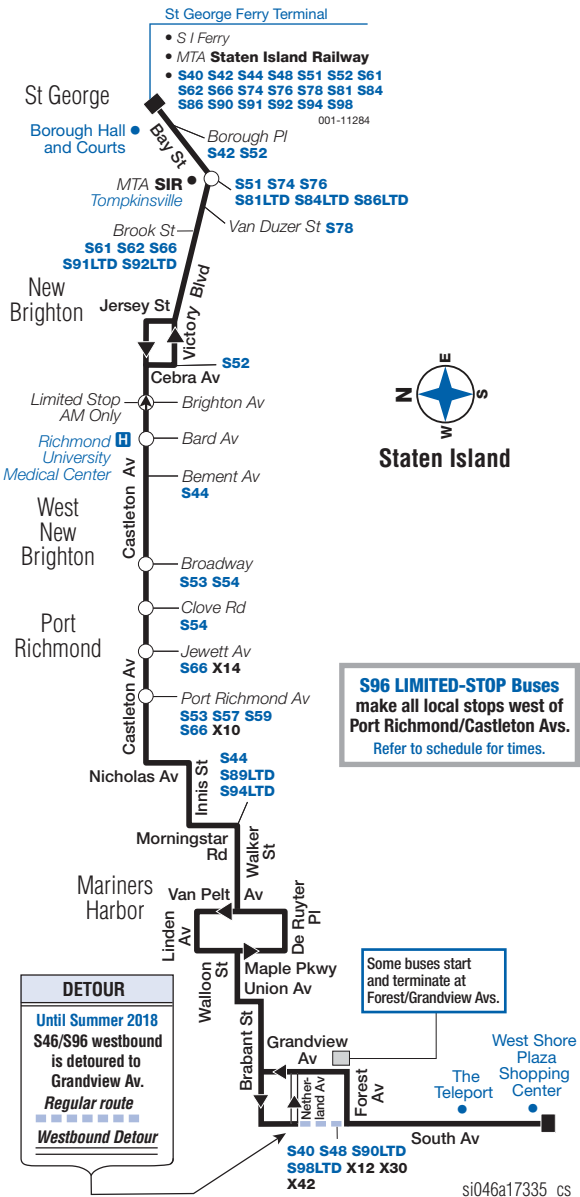

S46/S96 MAP LEGEND

Local/Limited/SBS Bus Transfers: shown in bold blue type.

Express Bus Transfers: shown in bold black type.

■ Terminal

○ Limited-Stop

▣ Part-time Terminal

➔ Stops in direction indicated

MTA **SIR** Railway Station

● Point of Interest

For Accessible subway stations, travel directions and other information:

Call 511 or visit www.mta.info