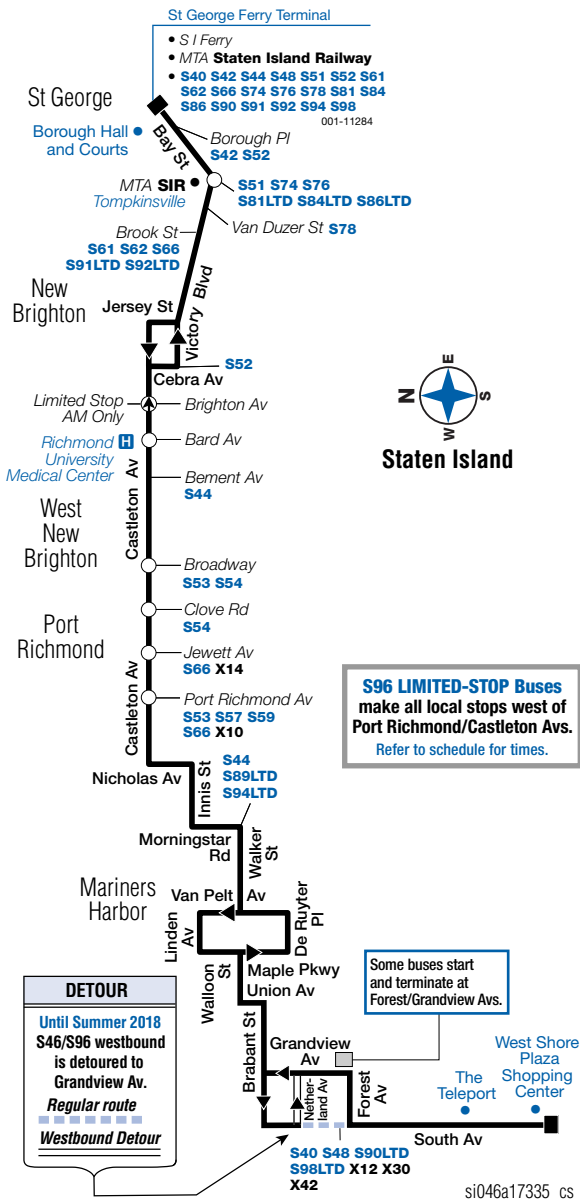

S46/S96 MAP LEGEND

Local/Limited/SBS Bus Transfers: shown in bold blue type.

Express Bus Transfers: shown in bold black type.

■ Terminal

○ Limited-Stop

▣ Part-time Terminal

➔ Stops in direction indicated

MTA **SIR** Railway Station

● Point of Interest

For Accessible subway stations, travel directions and other information:

Call 511 or visit www.mta.info