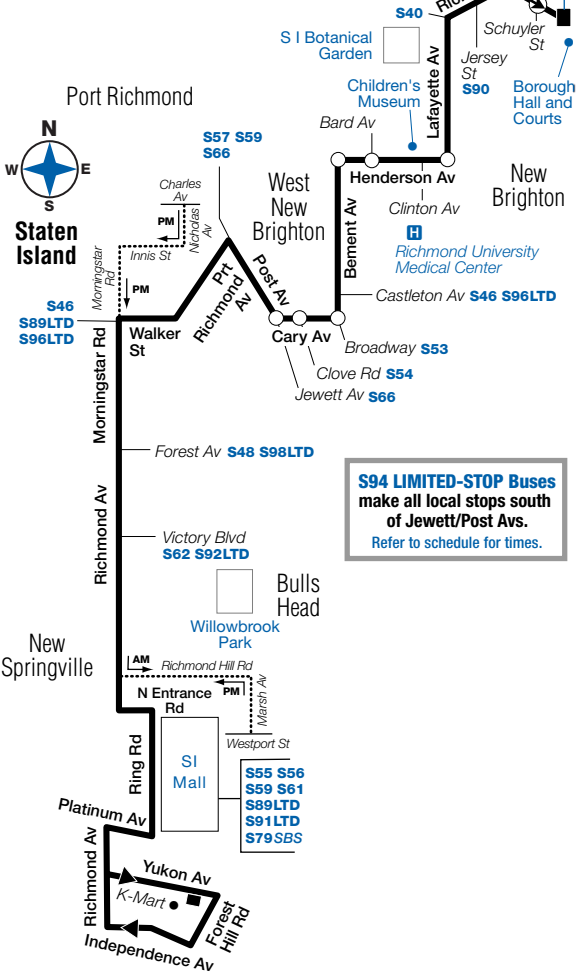

St George Ferry Terminal

- S I Ferry
- MTA **Staten Island Railway**
- **S40 S42 S46 S48 S51 S52 S61 S62 S66 S74 S76 S78 S81 S84 S86 S90 S91 S92 S96 S98**

001-11284

si044a18212_cs

S44/S94 MAP LEGEND

Local/Limited/SBS Bus Transfers: shown in bold blue type.

- Terminal
- Limited-Stop
- ➔ Stops in direction indicated
- MTA **SIR** Railway Station
- ..... Supplemental Service School Days (early AM and early PM)
- Point of Interest

For Accessible subway stations, travel directions and other information:

Call 511 or visit www.mta.info