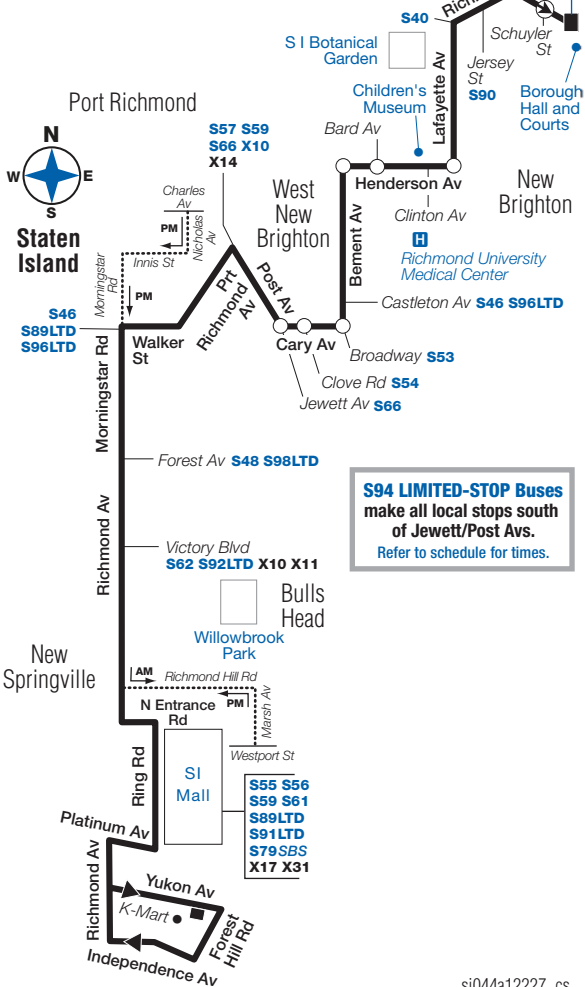

St George Ferry Terminal

- S I Ferry
- MTA **Staten Island Railway**
- **S40 S42 S46 S48 S51 S52 S61 S62 S66 S74 S76 S78 S81 S84 S86 S90 S91 S92 S96 S98**

001-11284

si044a12227_cs

S44/S94 MAP LEGEND

- **Local/Limited/SBS Bus Transfers:** shown in bold blue type.
- **Express Bus Transfers:** shown in bold black type.
- Terminal
- Limited-Stop
- ➔ Stops in direction indicated
- MTA **SIR** Railway Station
- ..... Supplemental Service School Days (early AM and early PM)
- Point of Interest

For Accessible subway stations, travel directions and other information:

Call 511 or visit www.mta.info