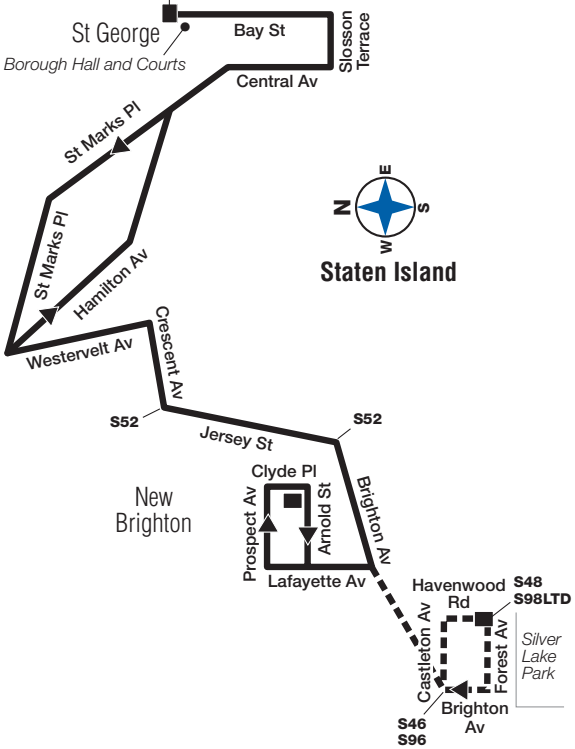

St George Ferry Terminal

- S I Ferry
- MTA **SIR** St George Ferry Terminal
- Local Bus Service:
  S40 S44 S46 S48 S51 S52 S61
  S62 S74 S76 S78
  Weekday: S66 S67
- Weekday Limited-Stop Bus Service:
  S81 S84 S86 S90 S91 S92 S94
  S96 S98

1-08284

si042a09134_cs

S42 LEGEND

Terminal

S52 Bus Transfer Point

MTA **SIR** Railway Station

■■■ Part-time Service

For subway and rail station accessibility, please see The Map, subway timetables, www.mta.info, or www.triplanner.mta.info.

For travel information, call 718-330-1234
or visit www.mta.info