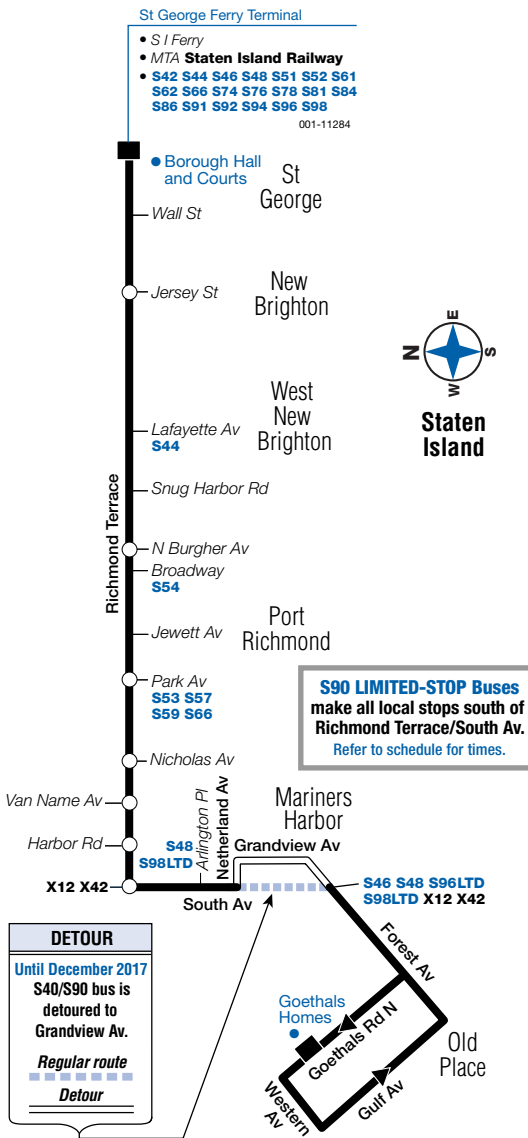

si040a17104_cs

S40/S90 MAP LEGEND

Local/Limited/SBS Bus Transfers: shown in bold blue type.
Express Bus Transfers: shown in bold black type.

■ Terminal

○ Limited-Stop

MTA **SIR** *Railway Station*

• Point of Interest

For Accessible subway stations, travel directions and other information:

Call 511 or visit www.mta.info