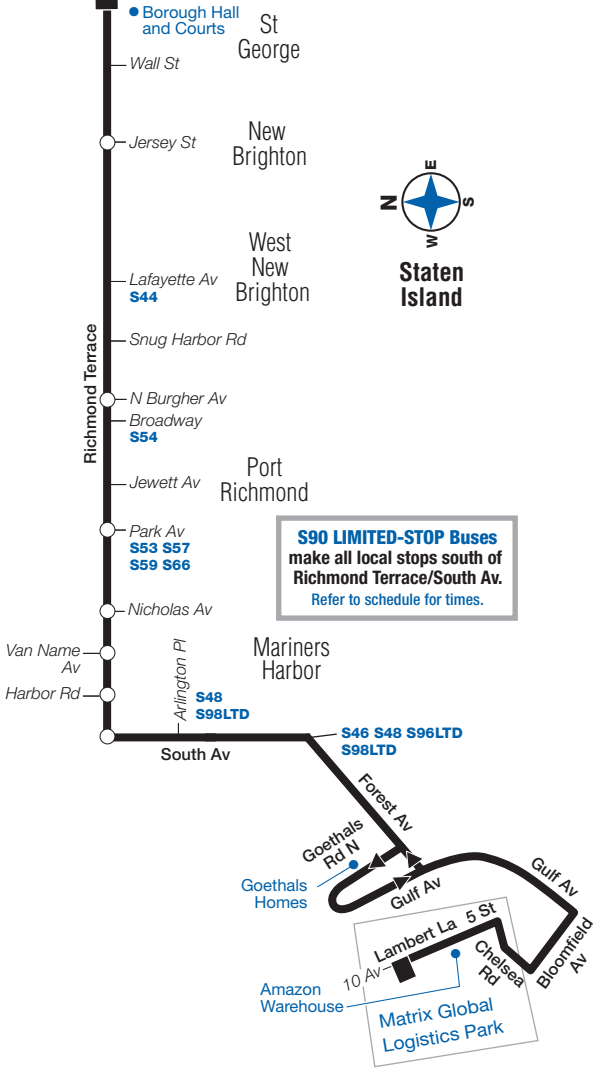

St George Ferry Terminal

- S I Ferry
- MTA **Staten Island Railway**
- **S42 S44 S46 S48 S51 S52 S61 S62 S66 S74 S76 S78 S81 S84 S86 S91 S92 S94 S96 S98**

001-11284

si040a18277_cs

S40/S90 MAP LEGEND

Local/Limited/SBS Bus Transfers: shown in bold blue type.

■ Terminal

○ Limited-Stop

MTA **SIR** *Railway Station*

● Point of Interest

For Accessible subway stations, travel directions and other information:

Call 511 or visit www.mta.info