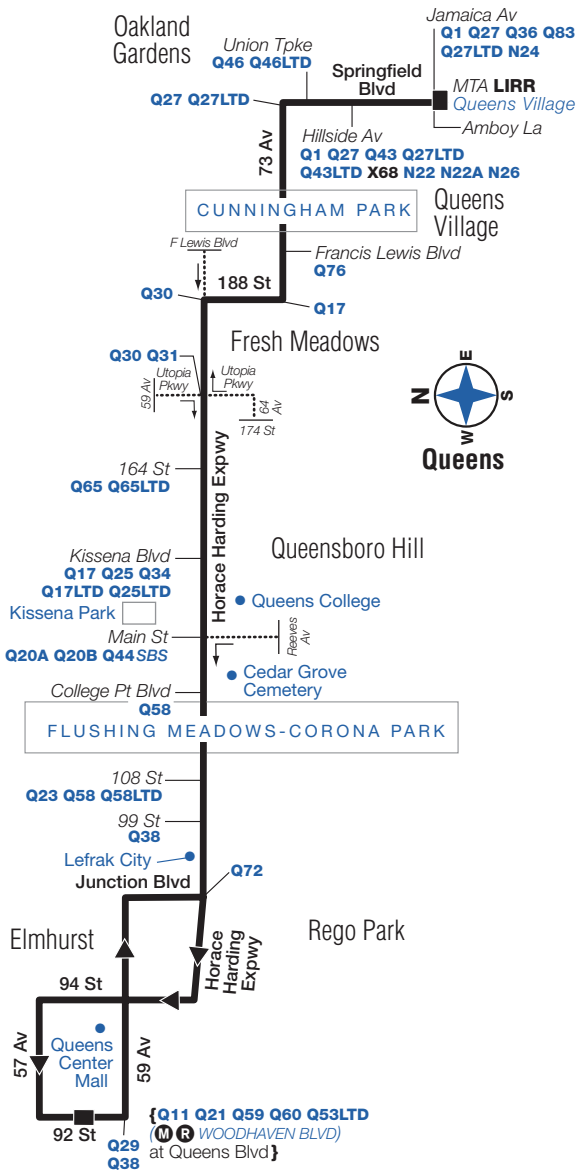

qu088a15202_cs

Q88 MAP LEGEND

Local/Limited/SBS Bus Transfers: shown in bold blue type.

Express Bus Transfers: shown in bold black type.

■ Terminal

..... Supplemental Service School Days (early PM)

(M) STATION NAME

● Point of Interest

Connecting Subway Line

For Accessible subway stations, travel directions and other information:

Call 511 or visit www.mta.info