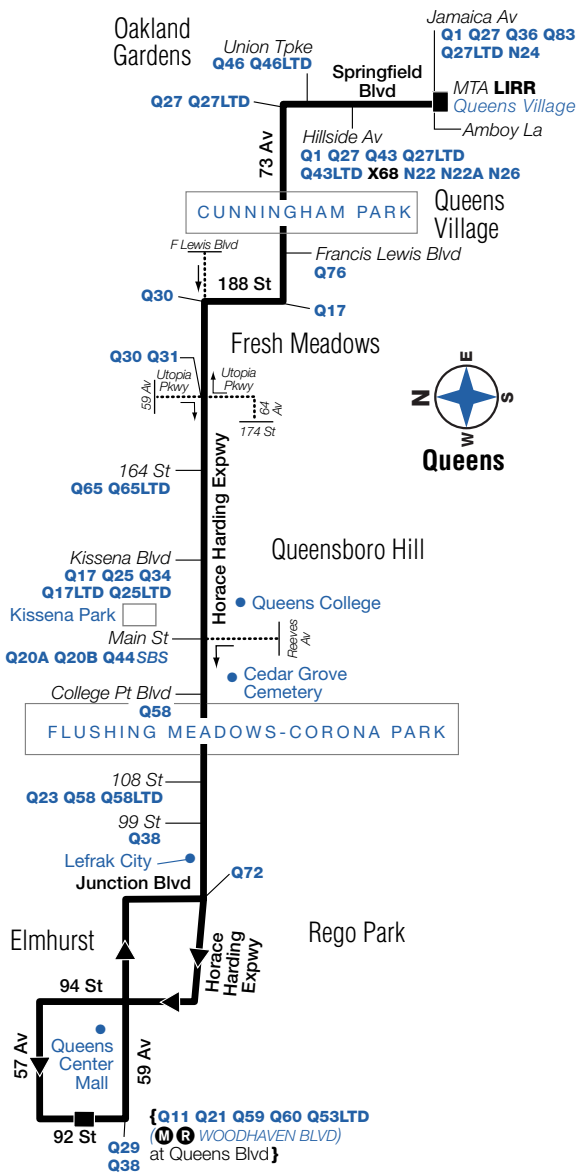

qu088a15202_cs

For Accessible subway stations, travel directions and other information:

Call 511 or visit www.mta.info