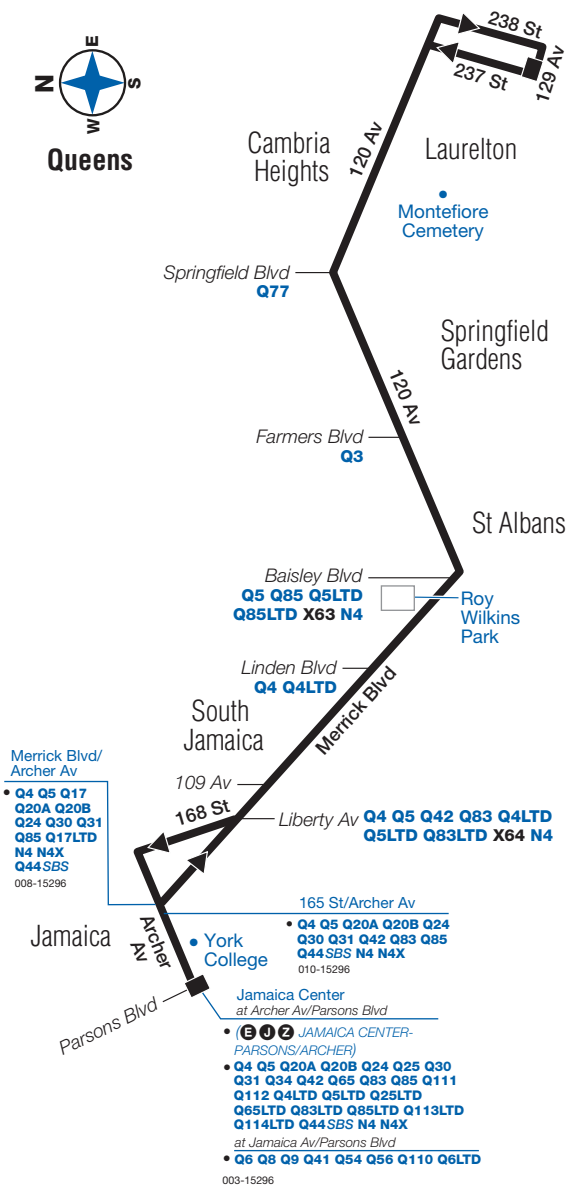

Queens

qu084a17058_cs

Q84 MAP LEGEND

Local/Limited/SBS Bus Transfers: shown in bold blue type.
Express Bus Transfers: shown in bold black type.

■ Terminal

..... Supplemental Service School Days (early PM)

(E STATION NAME)

Connecting Subway Line

● Point of Interest

For Accessible subway stations, travel directions and other information:

Call 511 or visit www.mta.info