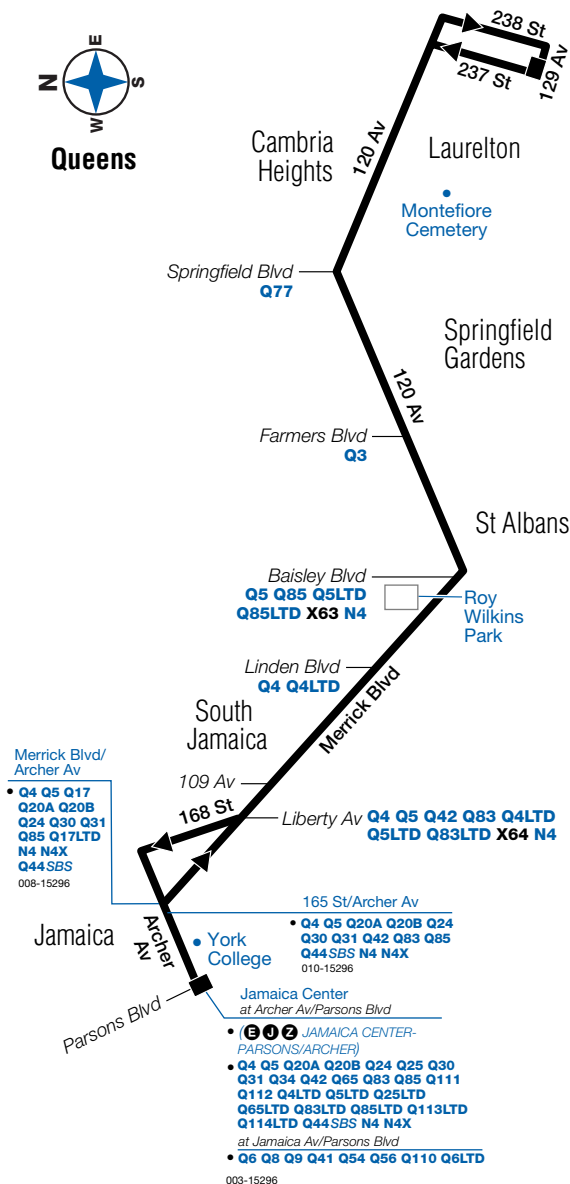

Queens

qu084a17058_cs

Q84 MAP LEGEND

Local/Limited/SBS Bus Transfers: shown in bold blue type.

Express Bus Transfers: shown in bold black type.

■ Terminal

(E) STATION NAME

Connecting Subway Line

..... Supplemental Service School Days (early PM)

● Point of Interest

For Accessible subway stations, travel directions and other information:

Call 511 or visit www.mta.info