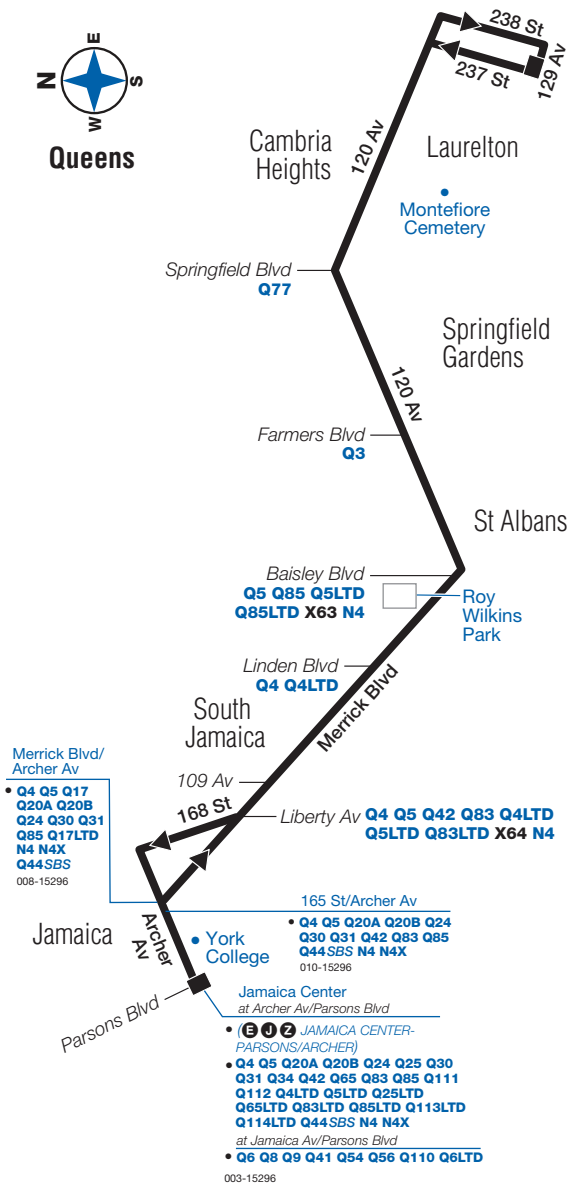

qu084a17058_cs

Q84 MAP LEGEND

Local/Limited/SBS Bus Transfers: shown in bold blue type.
Express Bus Transfers: shown in bold black type.

■ Terminal (E STATION NAME) Connecting Subway Line	..... Supplemental Service School Days (early PM) ● Point of Interest

For Accessible subway stations, travel directions and other information:

Call 511 or visit www.mta.info