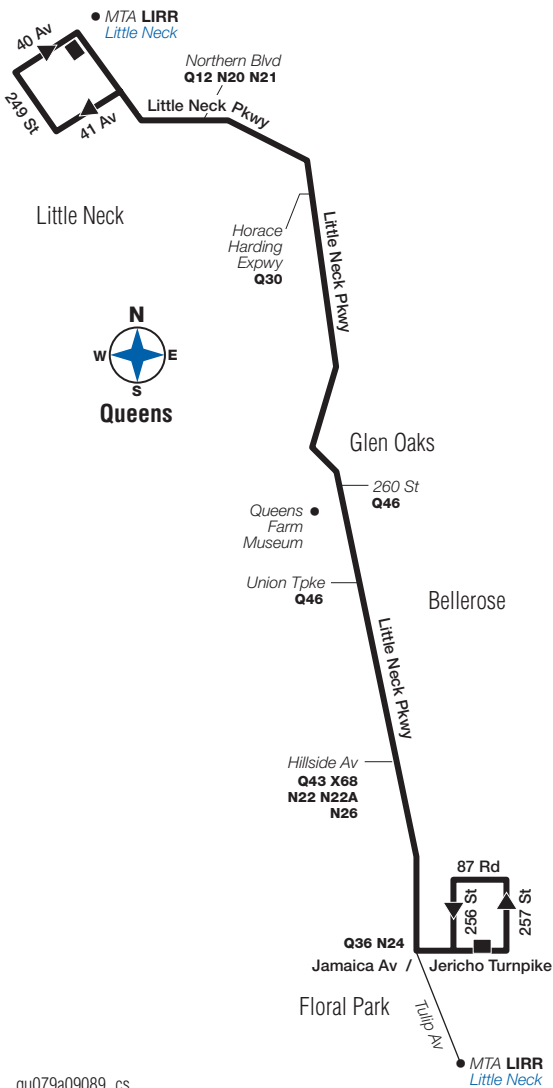

qu079a09089_cs

Q79 LEGEND

Terminal

Q12 Bus Transfer Point

MTA **LIRR** Railroad Station

For subway and rail station accessibility, please see The Map, subway timetables, www.mta.info, or www.triplanner.mta.info.

For travel information, call 718-330-1234
or visit www.mta.info