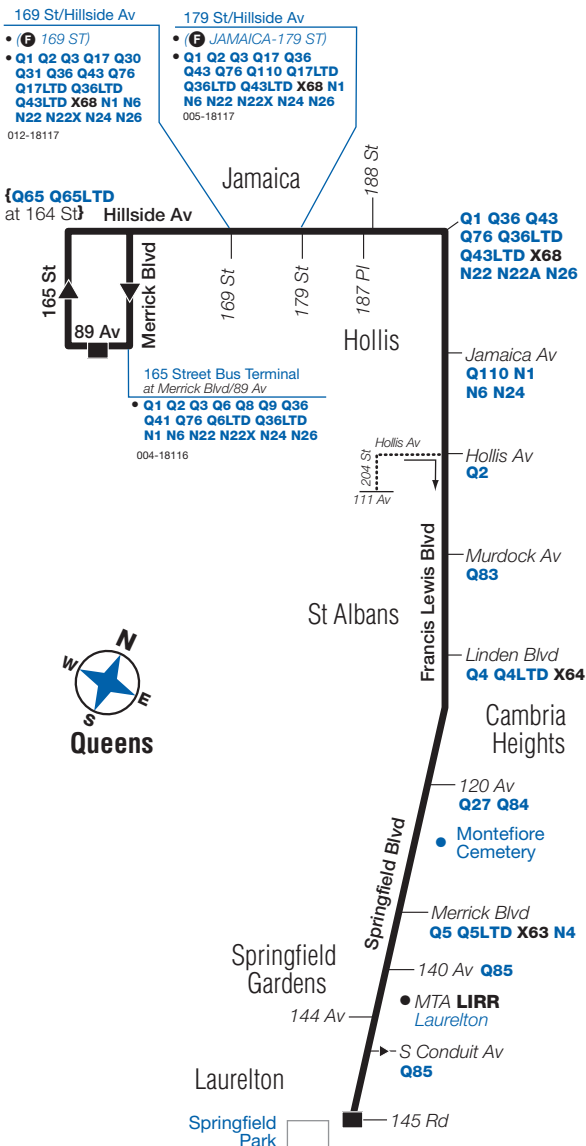

Q77 MAP LEGEND

Local/Limited/SBS Bus Transfers: shown in bold blue type.

Express Bus Transfers: shown in bold black type.

■ Terminal

• MTA LIRR Railroad Station

(F) STATION NAME

..... Supplemental Service

Connecting Subway Line

School Days (early PM)

• Point of Interest

For Accessible subway stations, travel directions and other information:

Call 511 or visit www.mta.info