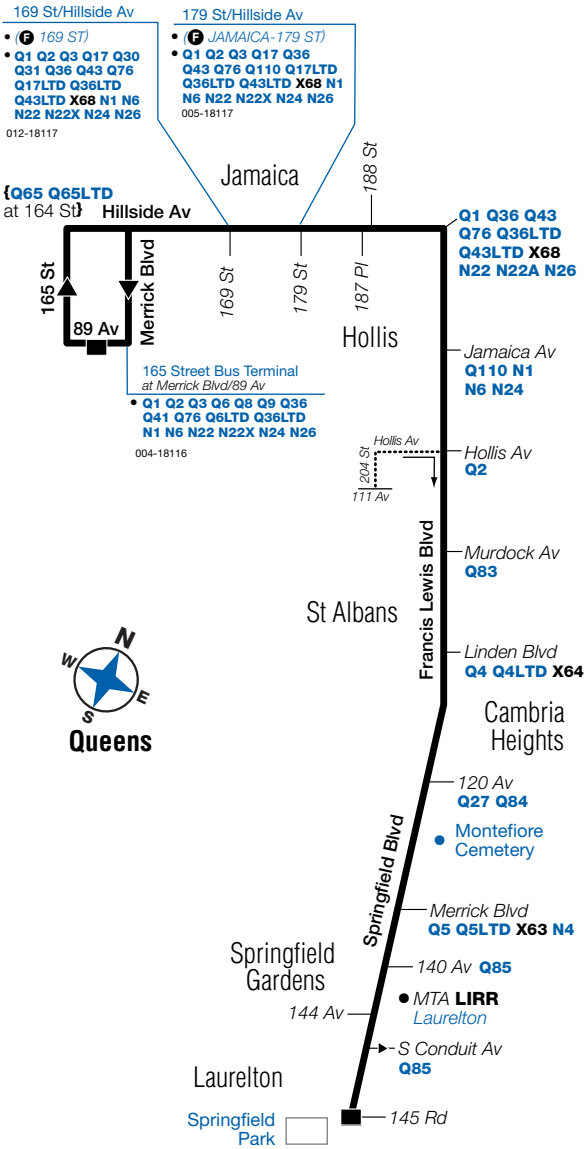

## Q77 MAP LEGEND

**Local/Limited/SBS Bus Transfers:** shown in bold blue type.  
**Express Bus Transfers:** shown in bold black type.

■ Terminal

MTA LIRR Railroad Station

(F) STATION NAME  
 Connecting Subway Line