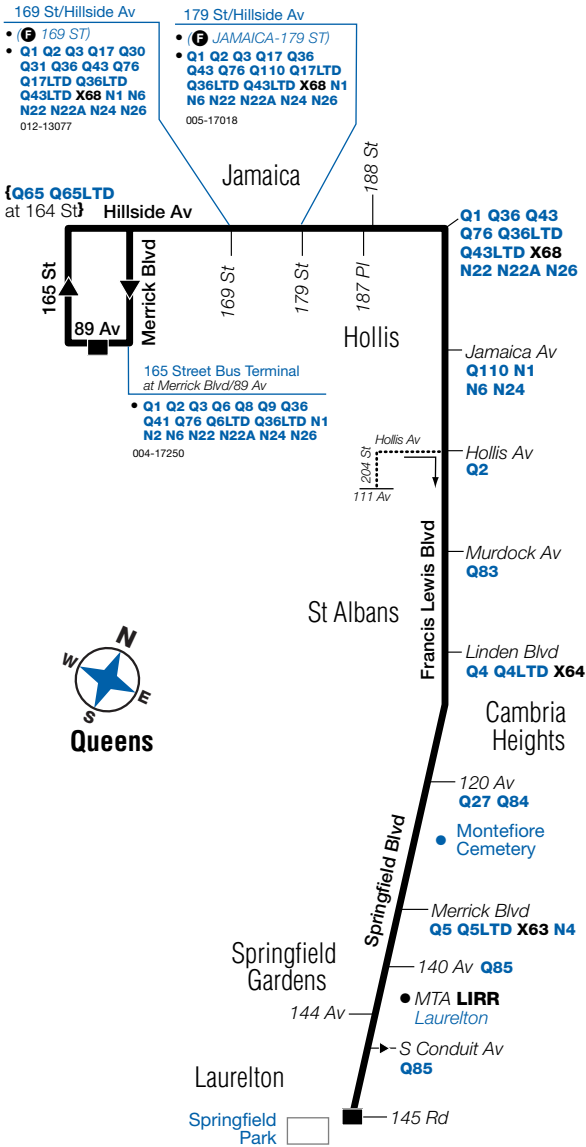

Q77 MAP LEGEND

Local/Limited/SBS Bus Transfers: shown in bold blue type.

Express Bus Transfers: shown in bold black type.

■ Terminal MTA LIRR Railroad Station

(F) STATION NAME ..... Supplemental Service
Connecting Subway Line School Days (early PM)

● Point of Interest

For Accessible subway stations, travel directions and other information:

Call 511 or visit www.mta.info