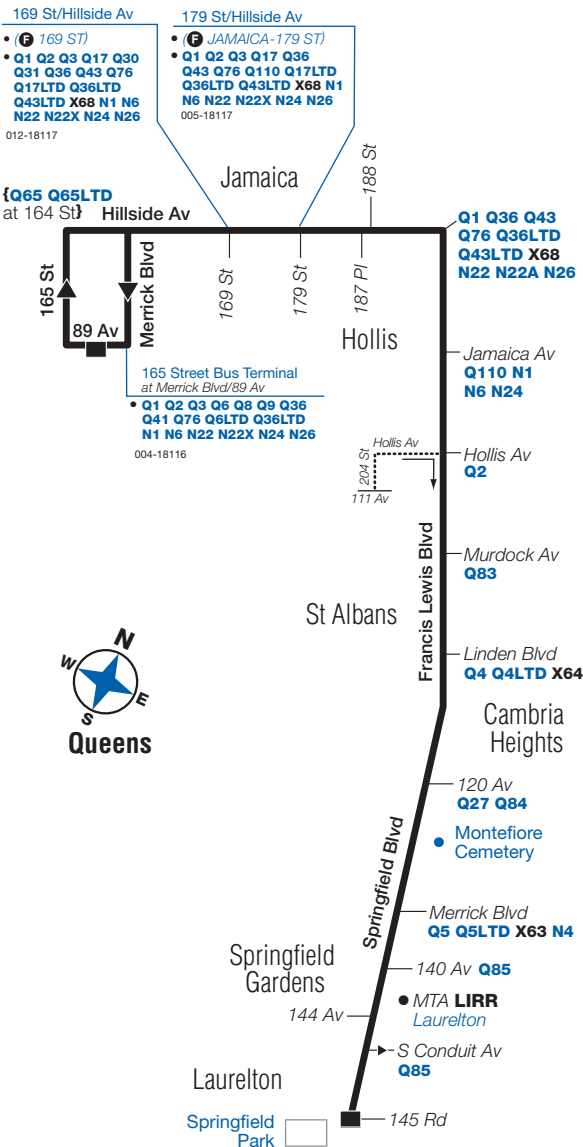

Q77 MAP LEGEND

Local/Limited/SBS Bus Transfers: shown in bold blue type.

Express Bus Transfers: shown in bold black type.

■ Terminal

MTA **LIRR** Railroad Station

(F) STATION NAME

..... Supplemental Service

Connecting Subway Line

School Days (early PM)

● Point of Interest

For Accessible subway stations, travel directions and other information:

Call 511 or visit www.mta.info