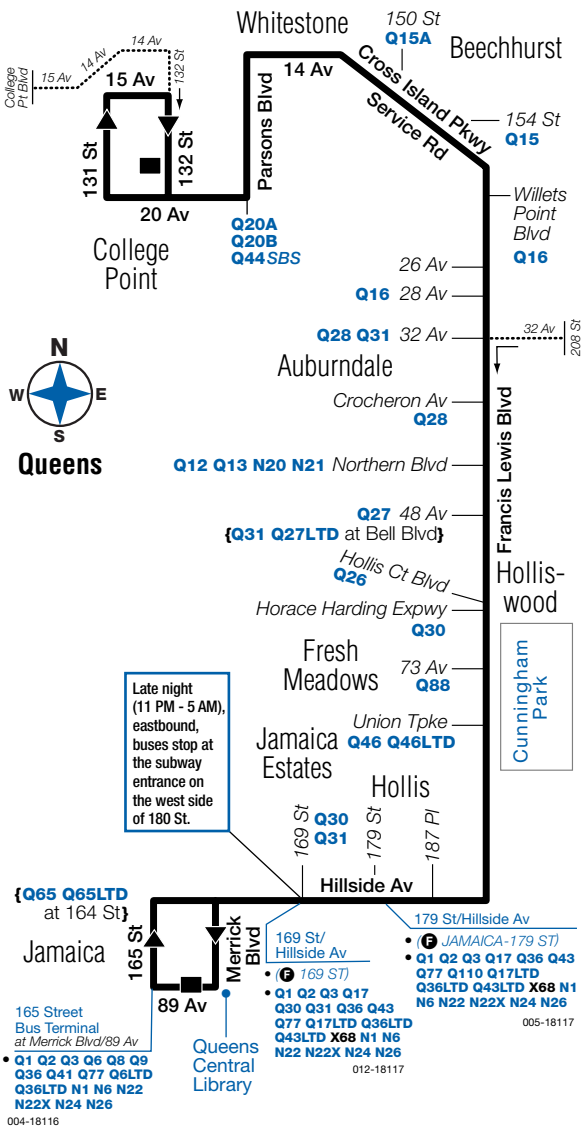

qu076a18121_cs

Q76 MAP LEGEND

Local/Limited/SBS Bus Transfers: shown in bold blue type.

Express Bus Transfers: shown in bold black type.

■ Terminal

..... Supplemental Service School Days (early PM)

(F) STATION NAME

Connecting Subway Line

● Point of Interest

For Accessible subway stations, travel directions and other information:

Call 511 or visit www.mta.info