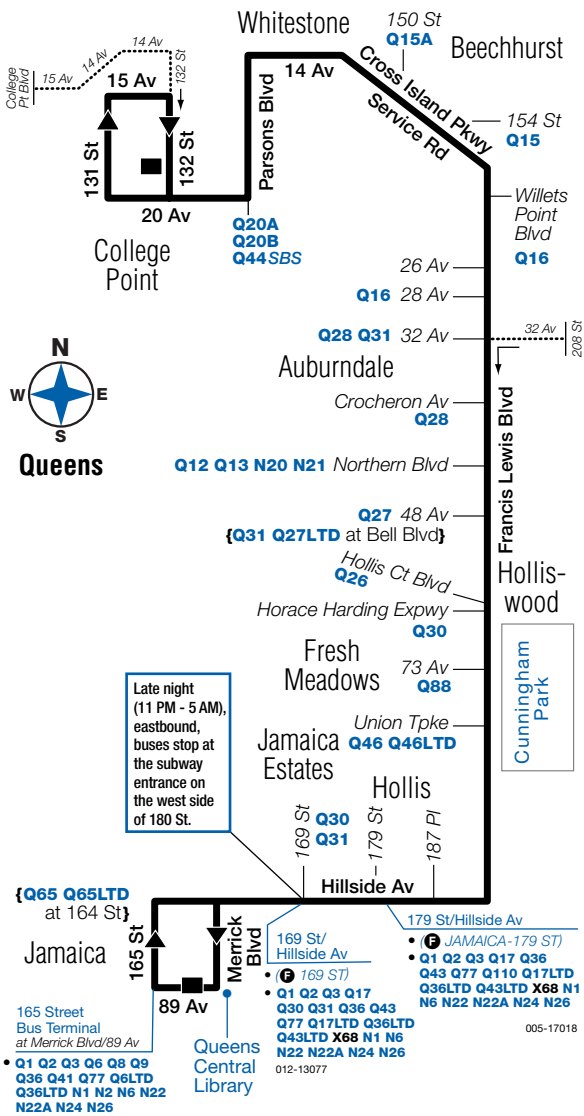

qu076a17269_cs

Q76 MAP LEGEND

Local/Limited/SBS Bus Transfers: shown in bold blue type.

Express Bus Transfers: shown in bold black type.

■ Terminal

..... Supplemental Service School Days (early PM)

(F) STATION NAME

Connecting Subway Line

● Point of Interest

For Accessible subway stations, travel directions and other information:

Call 511 or visit www.mta.info