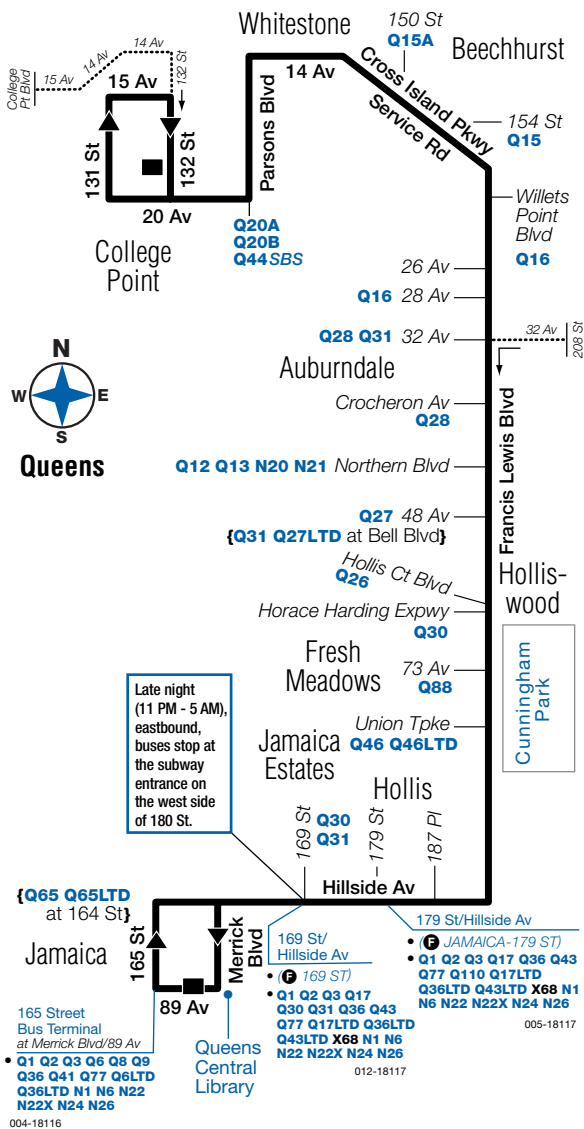

qu076a18121_cs

Q76 MAP LEGEND

Local/Limited/SBS Bus Transfers: shown in bold blue type.

Express Bus Transfers: shown in bold black type.

■ Terminal

(F) STATION NAME

Connecting Subway Line

..... Supplemental Service
School Days (early PM)

● Point of Interest

For Accessible subway stations, travel directions and other information:

Call 511 or visit www.mta.info