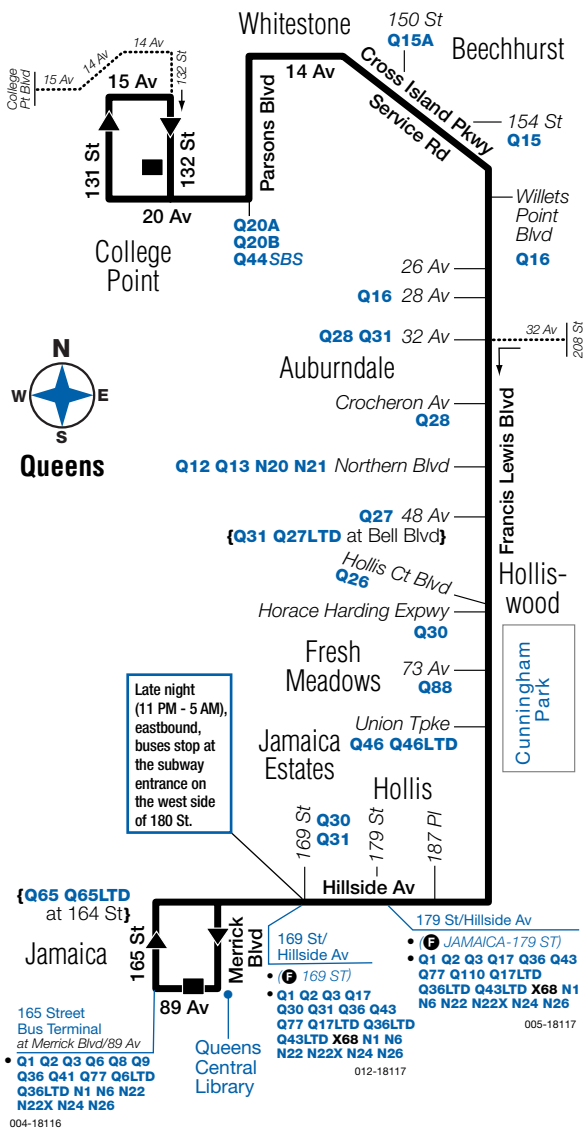

Q76 Sunday service to Jamaica, cont.

College Point 132 St/ 20 Av	Auburndale F Lewis Blvd/ 26 Av	Auburndale F Lewis Blvd/ Northern Blvd	Hollis F Lewis Blvd/ Hillside Av	Jamaica 179 St Subway Sta	Jamaica 165 St Bus Terminal
6:40	6:56	7:03	7:16	7:25	7:30
7:10	7:26	7:33	7:46	7:55	8:00
7:40	7:56	8:03	8:16	8:25	8:30
8:10	8:26	8:33	8:46	8:54	8:59
8:40	8:55	9:02	9:15	9:23	9:28
9:10	9:25	9:32	9:45	9:53	9:58
9:40	9:55	10:02	10:14	10:21	10:26

qu076-CS-D8-9/2/2018-518469-518481-518493-466-nw-Req-Req-18-080199

Late night (11 PM - 5 AM), eastbound, buses stop at the subway entrance on the west side of 180 St.

qu076a18121_cs

Q76 MAP LEGEND

Local/Limited/SBS Bus Transfers: shown in bold blue type.