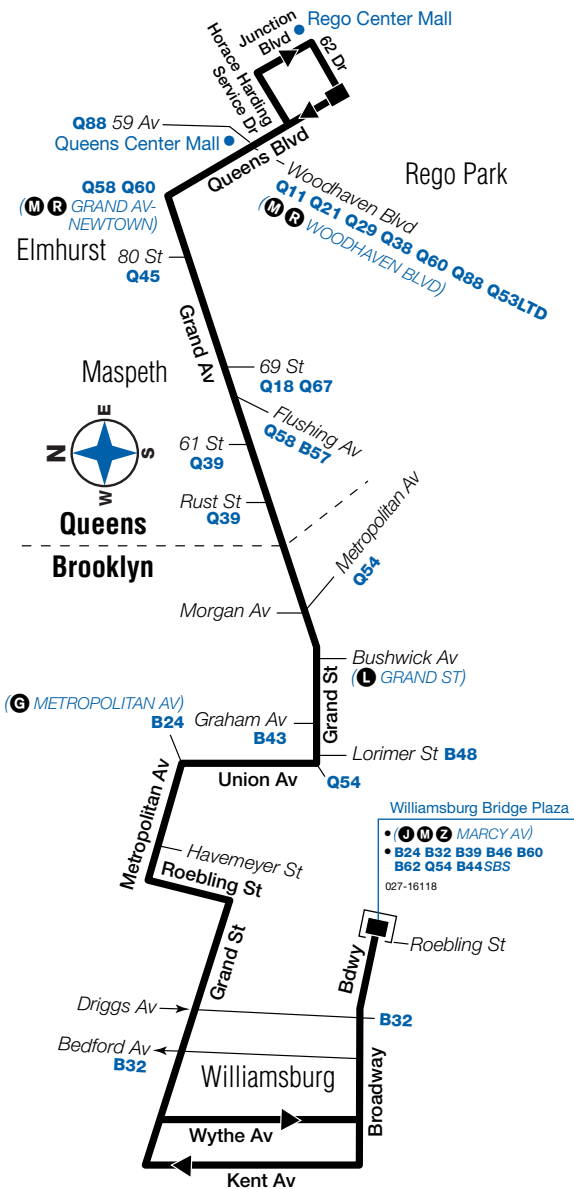

qu059a16202_cs

Q59 MAP LEGEND

Local/Limited/SBS Bus Transfers: shown in bold blue type.

■ Terminal

● Point of Interest

(L) STATION NAME

Connecting Subway Line

For Accessible subway stations, travel directions and other information:

Call 511 or visit www.mta.info