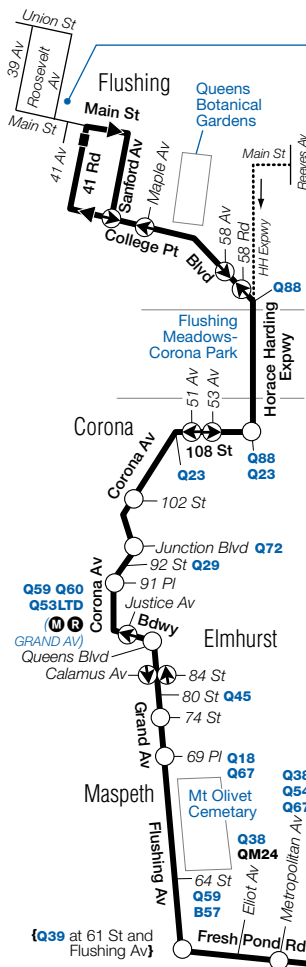

Flushing

- **{(7) FLUSHING-MAIN ST}** at Main St & Roosevelt Av}
- **{Q12 Q15/Q15A Q17 Q19 Q20A Q20B Q25 Q26 Q27 Q34 Q48 Q65 Q66 Q17LTD Q25LTD Q27LTD Q50LTD Q65LTD Q44SBS N20G}** at Main St & Roosevelt Av}
- **{Q13 Q16 Q28}** at 39 Av & Union St}
- **{MTA LIRR Flushing}** at Main St & 41 Av}

006-18117

Forest Hills

- **{(L M) MYRTLE-WYCKOFF AVS}**
- **B13 B26 B52 B54 Q55**

033-11294

qu058a18121_cs

Q58 MAP LEGEND

Local/Limited/SBS Bus Transfers: shown in bold blue type.
Express Bus Transfers: shown in bold black type.

■ Terminal

..... Supplemental Service School Days (early PM)

MTA **LIRR** Railroad Station

○ Limited Stop

(M) STATION NAME

Connecting Subway Line

➔ Stops in direction indicated

For Accessible subway stations, travel directions and other information:

Call 511 or visit www.mta.info