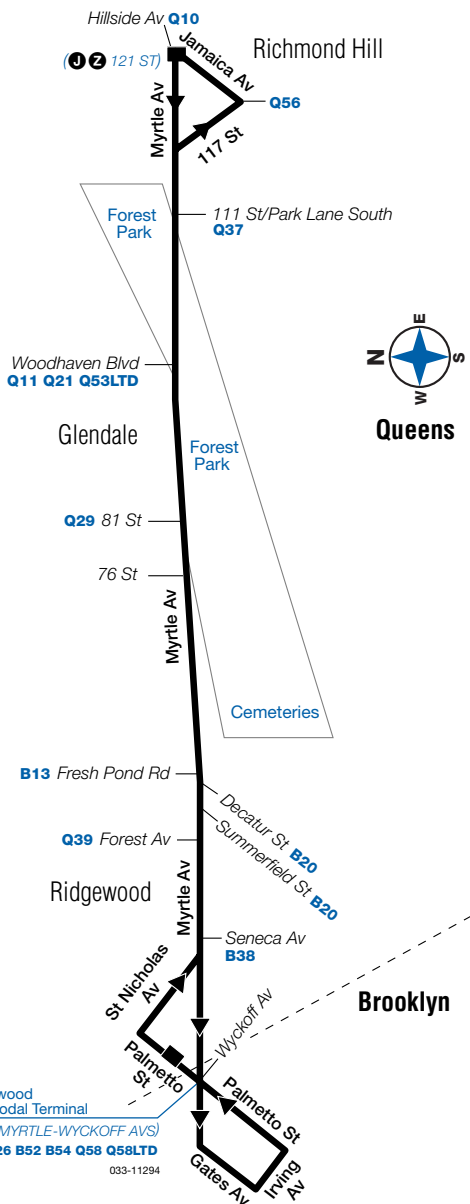

qu055a16203_cs

Q55 MAP LEGEND

Local/Limited/SBS Bus Transfers: shown in bold blue type.

■ Terminal

(L) STATION NAME
Connecting Subway Line

For Accessible subway stations, travel directions and other information:

Call 511 or visit www.mta.info