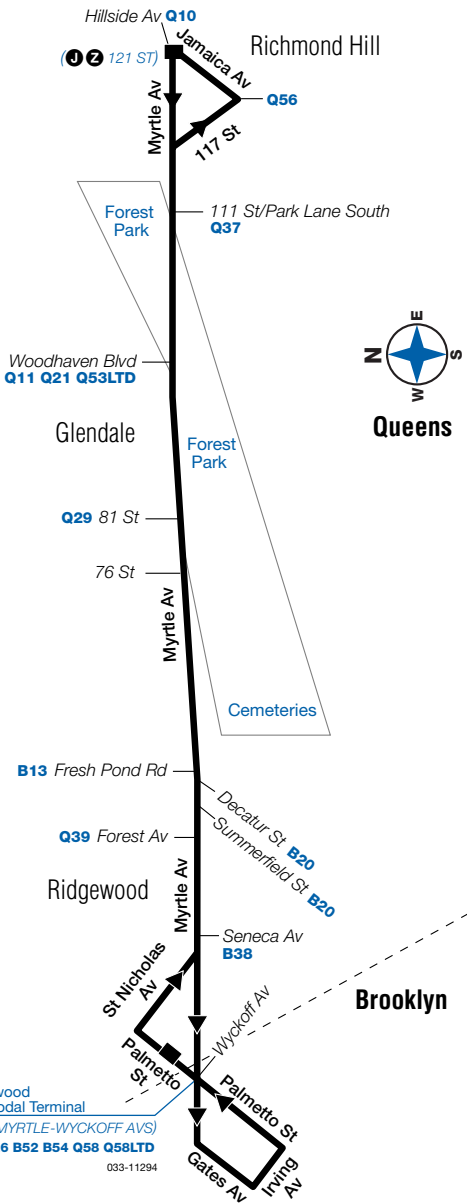

Ridgewood Intermodal Terminal
• (L) (M) MYRTLE-WYCKOFF AVS)
• B13 B26 B52 B54 Q58 Q58LTD
033-11294

qu055a16203_cs

Q55 MAP LEGEND

Local/Limited/SBS Bus Transfers: shown in bold blue type.

■ Terminal

(L) STATION NAME
Connecting Subway Line

For Accessible subway stations, travel directions and other information:

Call 511 or visit www.mta.info