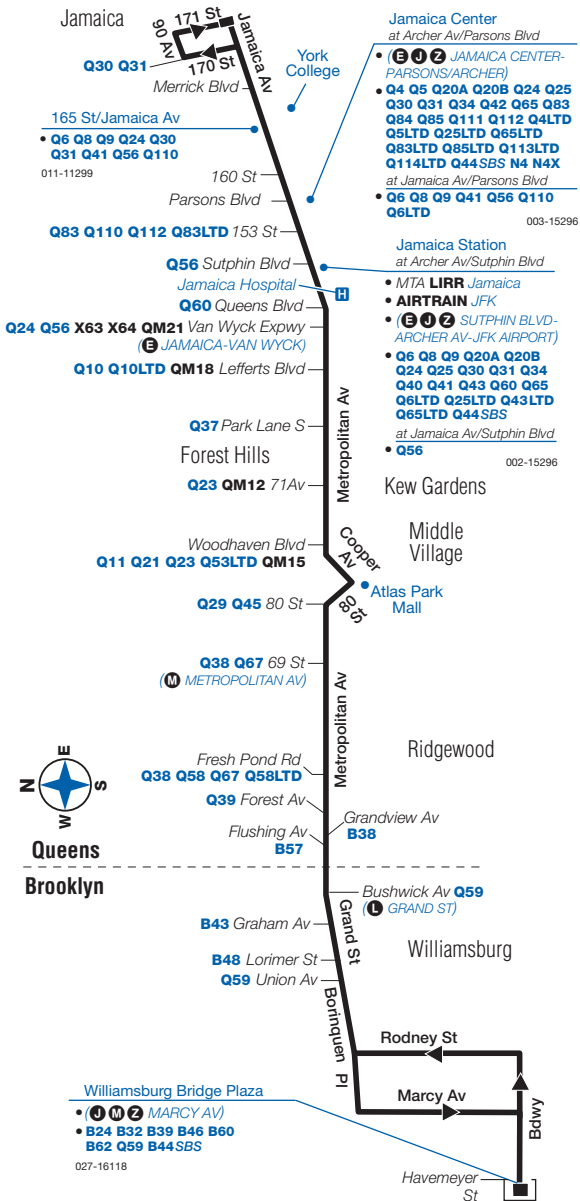

qu054a16123_cs

Q54 MAP LEGEND

Local/Limited/SBS Bus Transfers: shown in bold blue type.
Express Bus Transfers: shown in bold black type.

Terminal

MTA LIRR Railroad Station

(E STATION NAME)

Connecting Subway Line

• Point of Interest

For Accessible subway stations, travel directions and other information:

Call 511 or visit www.mta.info