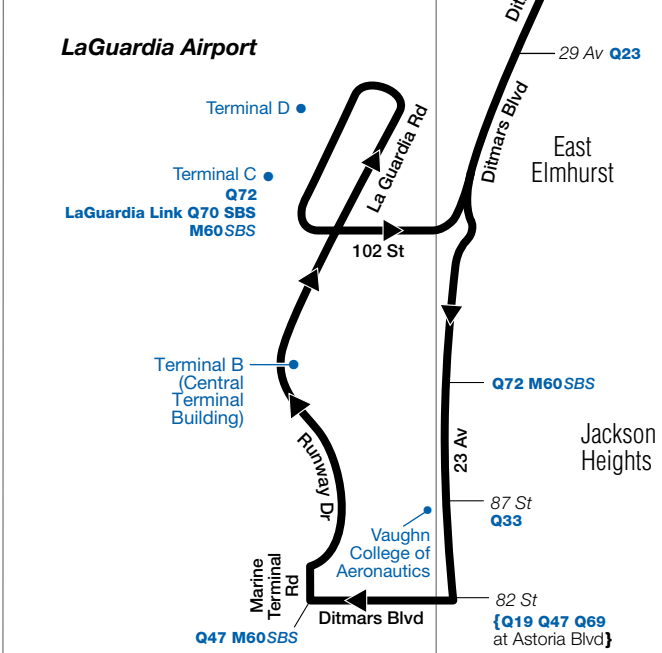

1. **Flushing**
2. **{ 7 FLUSHING-MAIN ST }** at Main St & Roosevelt Av
   - **{ Q12 Q15/Q15A Q17 Q19 Q20A Q20B Q25 Q26 Q27 Q34 Q65 Q66 Q17LTD Q25LTD Q27LTD Q50LTD Q65LTD Q44SBS N20 N21 }** at Main St & Roosevelt Av
   - **{ Q13 Q16 Q28 }** at 39 Av & Union St
   - **{ Q55 Q58LTD }** at 41 Rd & Main St
   - **{ MTA LIRR Flushing }** at Main St & 41 Av
- 006-15296

Q48 MAP LEGEND

Local/Limited/SBS Bus Transfers: shown in bold blue type.

- Terminal
- Point of Interest
- MTA LIRR Railroad Station
- STATION NAME
- Connecting Subway Line

qu048a18008_cs

For Accessible subway stations, travel directions and other information:
Call 511 or visit www.mta.info