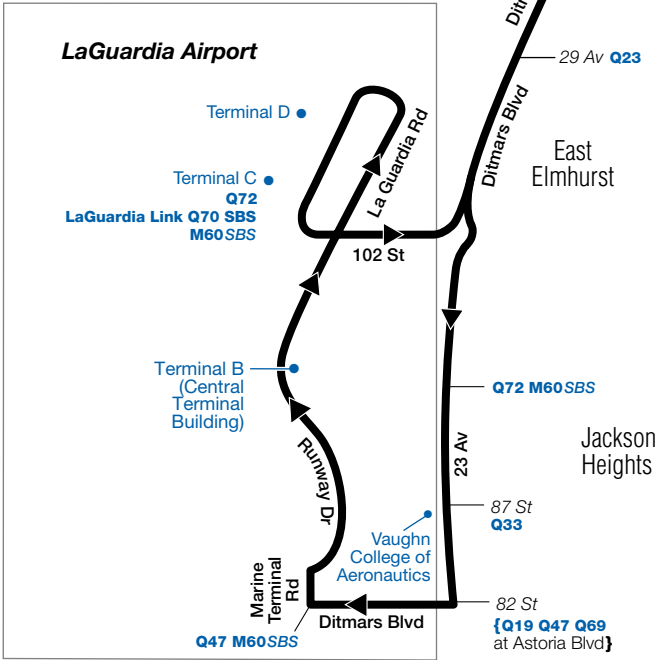

Q48 Sunday Service

From LaGuardia Airport to Flushing

LaGuardia Airport 102 St/ Ditmars Blvd	Corona 108 St/ Roosevelt Av	Flushing Roosevelt Av/ Main St
5:03	5:11	5:18
5:33	5:41	5:48
6:03	6:11	6:18
6:33	6:42	6:49
7:03	7:12	7:19
7:33	7:42	7:49
8:05	8:15	8:24
8:35	8:45	8:54
9:05	9:14	9:21
9:35	9:46	9:54
10:09	10:20	10:28
10:39	10:51	11:02
11:09	11:21	11:32
11:39	11:51	12:02
11:59	12:11	12:22
12:21	12:33	12:44
12:43	12:57	1:08
1:04	1:18	1:29
1:24	1:38	1:49
1:44	1:58	2:09
2:04	2:18	2:29
2:24	2:38	2:50
2:44	2:58	3:10
3:04	3:18	3:30
3:24	3:38	3:48
3:44	3:57	4:07
4:04	4:17	4:27
4:24	4:37	4:47
4:45	4:58	5:08
5:07	5:18	5:27
5:26	5:37	5:46
5:45	5:56	6:05
6:03	6:14	6:23
6:23	6:34	6:43
6:43	6:54	7:03
7:03	7:14	7:23
7:23	7:34	7:42
7:43	7:53	8:01
8:03	8:13	8:21
8:23	8:33	8:41
8:53	9:03	9:11
9:23	9:32	9:40
9:53	10:02	10:10
10:23	10:32	10:40
10:51	11:00	11:08
11:19	11:28	11:36
11:48	11:56	12:02
12:13	12:19	12:24
12:40	12:46	12:51

Q48 MAP LEGEND

Local/Limited/SBS Bus Transfers: shown in bold blue type.

■ Terminal

MTA **LIRR** Railroad Station

(7) STATION NAME

● Point of Interest

Connecting Subway Line

qu048a18121_cs