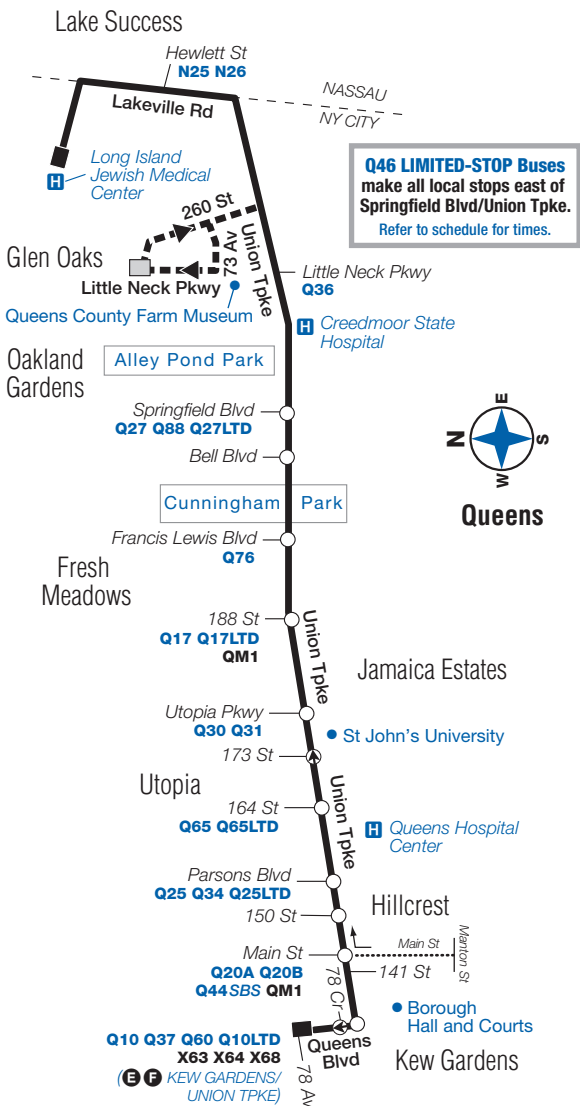

qu046a15202_cs

Q46 MAP LEGEND

Local/Limited/SBS Bus Transfers: shown in bold blue type.
Express Bus Transfers: shown in bold black type.

- Terminal
- ▣ Part-time Terminal
- (F) STATION NAME
- Connecting Subway Line
- Point of Interest
- --- Part-time Service
- ..... Supplemental Service School Days (early PM)
- Limited Stop
- ➔ Stops in direction indicated

For Accessible subway stations, travel directions and other information:

Call 511 or visit www.mta.info