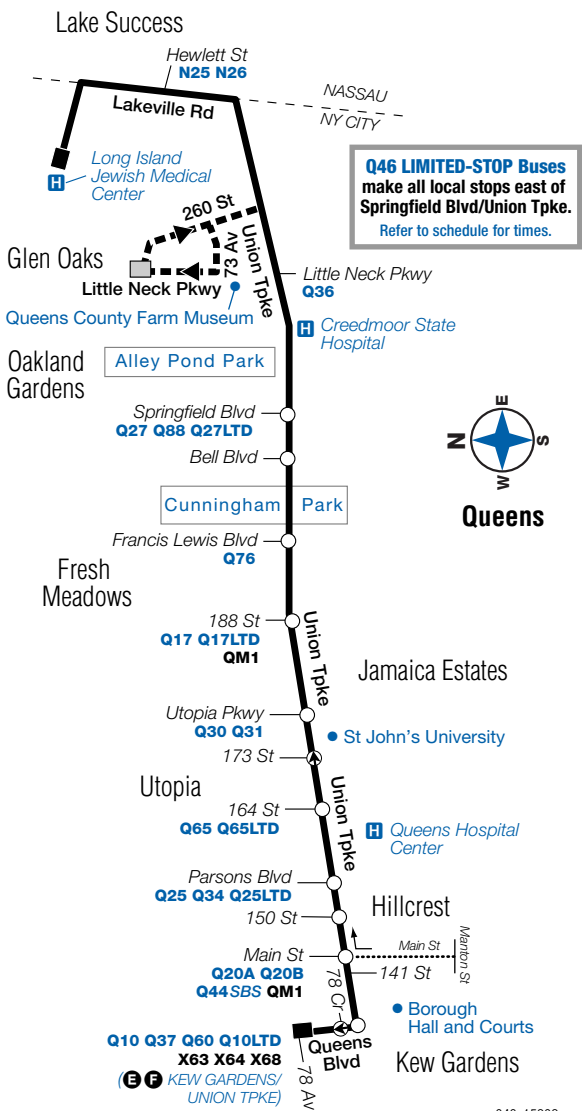

qu046a15202_cs

Q46 MAP LEGEND

1. **Local/Limited/SBS Bus Transfers:** shown in bold blue type.
   Express Bus Transfers: shown in bold black type.
2. Terminal
   - ▣ Part-time Terminal
   - (F) STATION NAME
   - Limited Stop
   - Point of Interest
   - --- Part-time Service
   - ..... Supplemental Service School Days (early PM)
   - → Stops in direction indicated

For Accessible subway stations, travel directions and other information:

Call 511 or visit www.mta.info