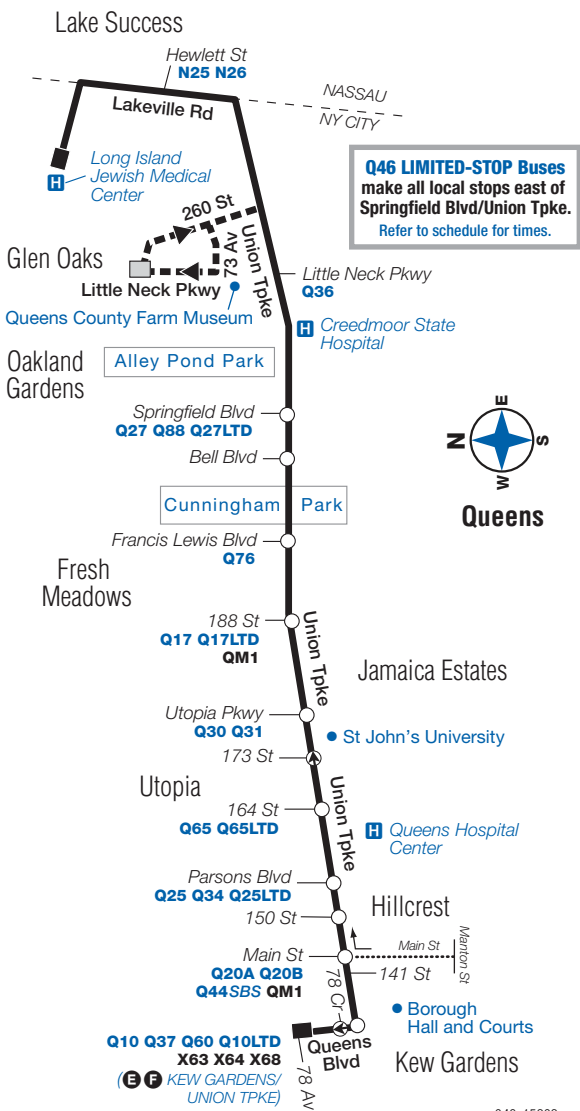

qu046a15202_cs

Q46 MAP LEGEND

Local/Limited/SBS Bus Transfers: shown in bold blue type.
Express Bus Transfers: shown in bold black type.

- Terminal
- ■ Part-time Service
- ▣ Part-time Terminal
- ..... Supplemental Service School Days (early PM)
- (F STATION NAME) Connecting Subway Line
- Limited Stop
- Point of Interest
- ➔ Stops in direction indicated

For Accessible subway stations, travel directions and other information:

Call 511 or visit www.mta.info