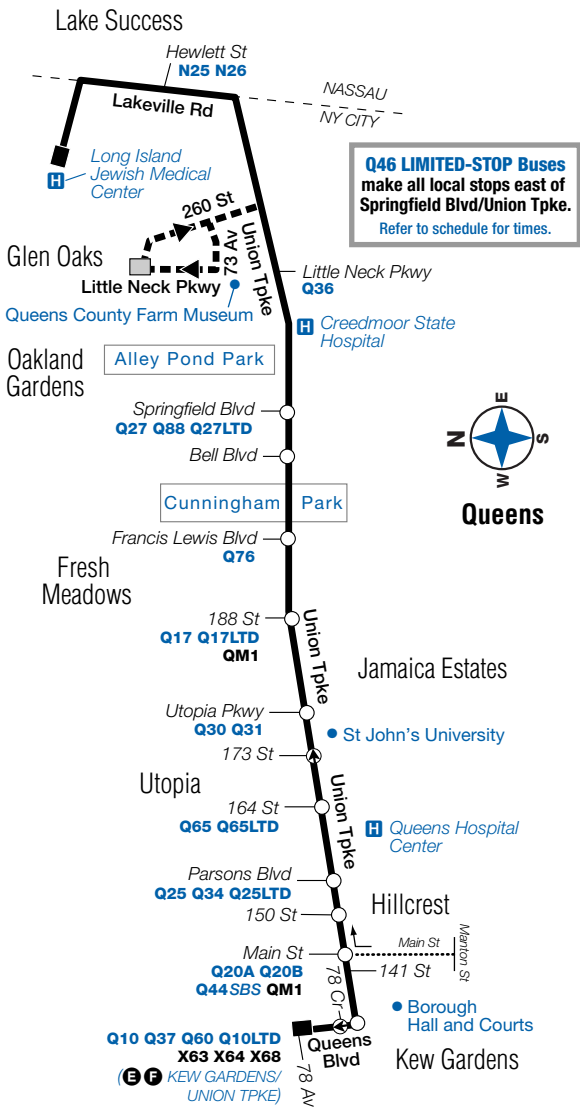

qu046a15202_cs

Q46 MAP LEGEND

Local/Limited/SBS Bus Transfers: shown in bold blue type.

Express Bus Transfers: shown in bold black type.

■ Terminal

--- Part-time Service

■ Part-time Terminal

..... Supplemental Service School Days (early PM)

(F) STATION NAME

○ Limited Stop

Connecting Subway Line

➔ Stops in direction indicated

● Point of Interest

For Accessible subway stations, travel directions and other information:

Call 511 or visit www.mta.info