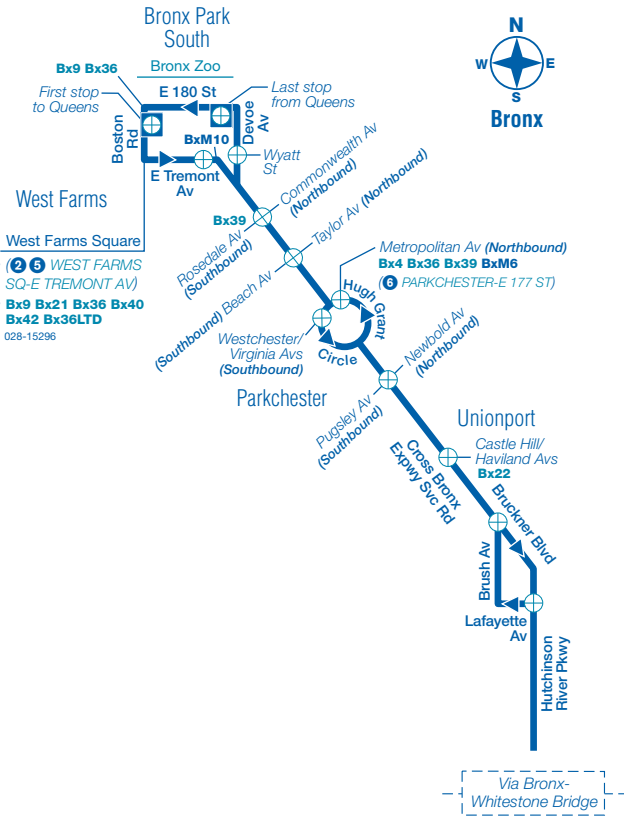

qu044s18121_cs

Q44 +selectbuservice MAP LEGEND

Local/Limited/SBS Bus Transfers: shown in bold light blue type.

Express Bus Transfers: shown in bold blue type.

Terminal

Stop

MTA **LIRR**

Railroad Station

(E) STATION NAME

Subway Connection

Point of Interest

Supplemental Service

School Days (early PM)