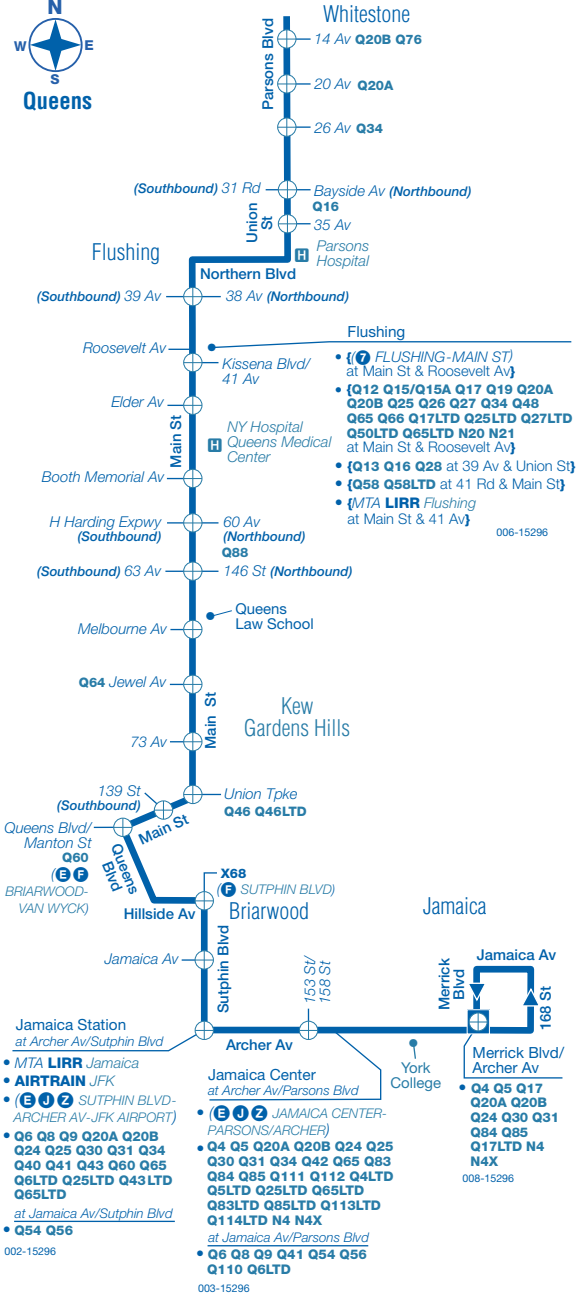

Via Bronx-Whitestone Bridge

For Accessible subway stations, travel directions and other information:
Call 511 or visit www.mta.info