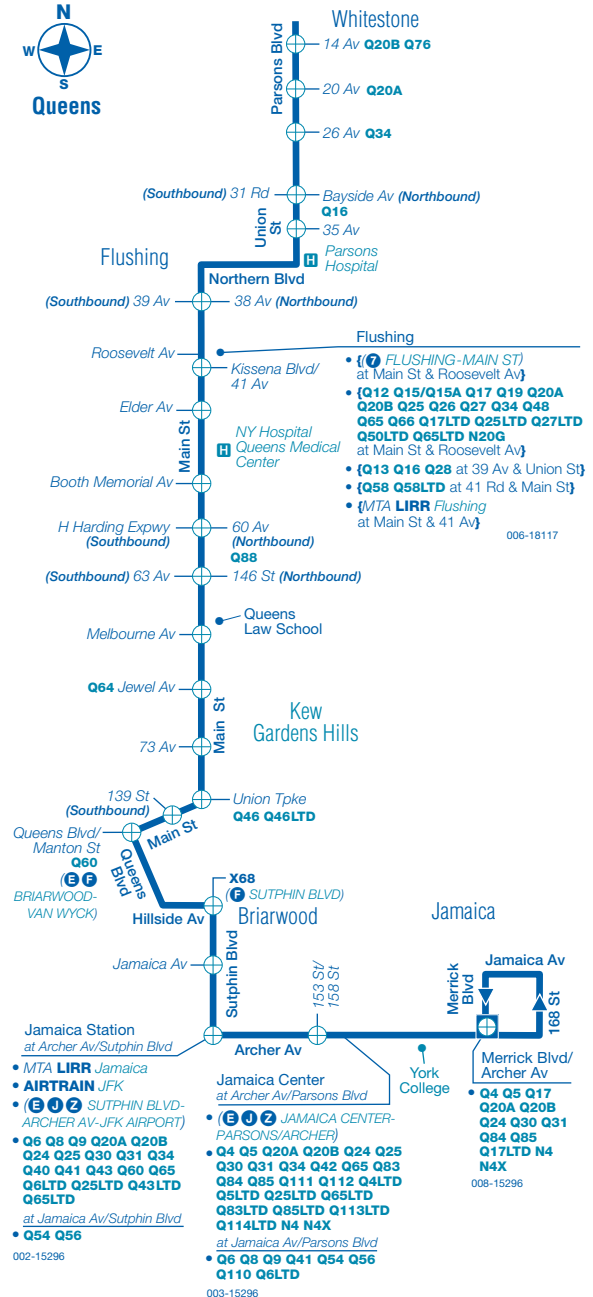

For Accessible subway stations, travel directions and other information:

Call 511 or visit www.mta.info