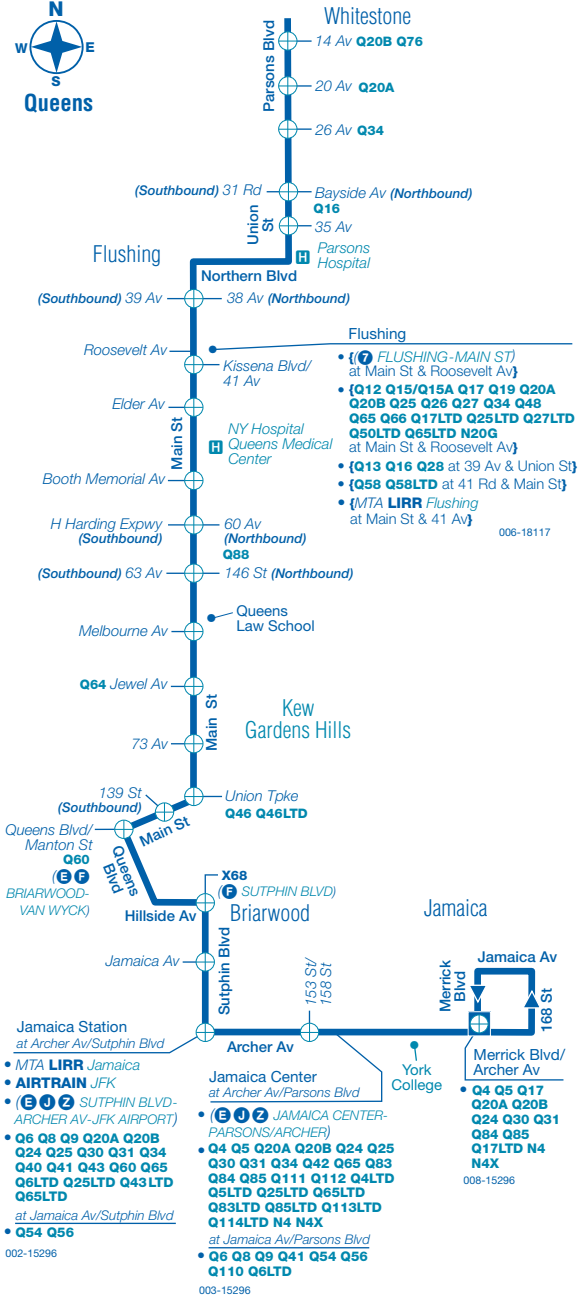

Via Bronx-Whitestone Bridge

For Accessible subway stations, travel directions and other information:
Call 511 or visit www.mta.info