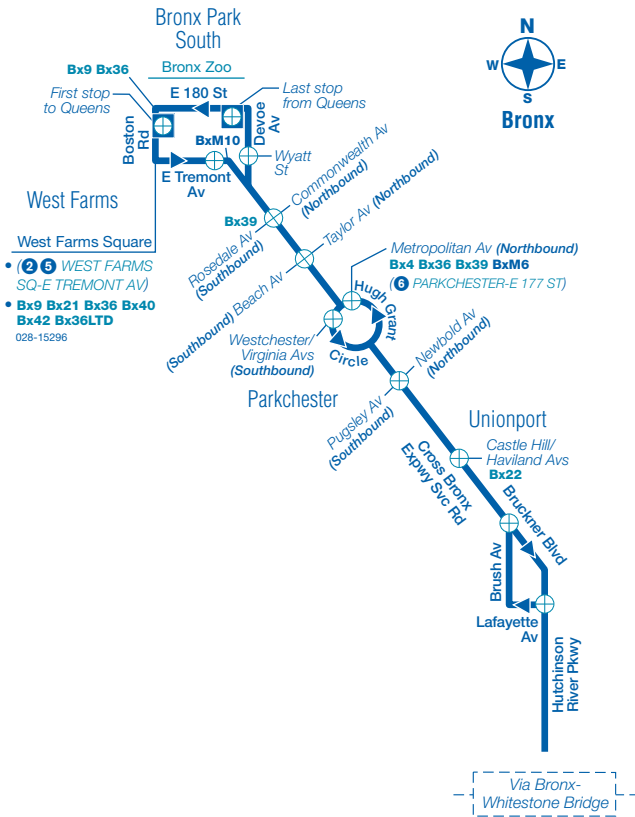

qu044s18121_cs

Q44 +selectbus service MAP LEGEND

Local/Limited/SBS Bus Transfers: shown in bold light blue type.

Express Bus Transfers: shown in bold blue type.

Terminal

Stop

MTA **LIRR**

Railroad Station

(E) STATION NAME

Subway Connection

● Point of Interest

..... Supplemental Service
School Days (early PM)