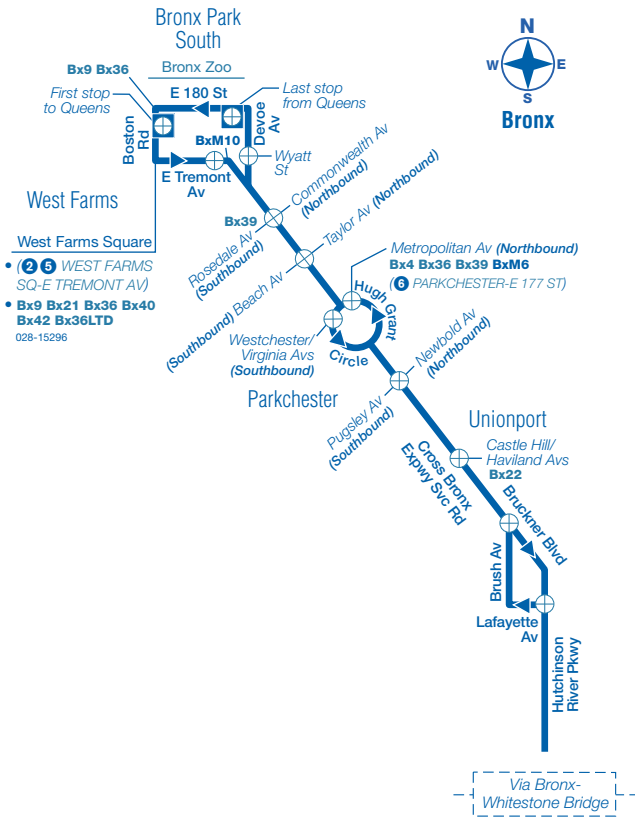

qu044s15201_cs

Q44 +selectbus service MAP LEGEND

Local/Limited/SBS Bus Transfers: shown in bold light blue type.
Express Bus Transfers: shown in bold blue type.

Terminal

Stop

MTA **LIRR**

Railroad Station

(E) STATION NAME

Subway Connection

● Point of Interest

..... Supplemental Service
School Days (early PM)