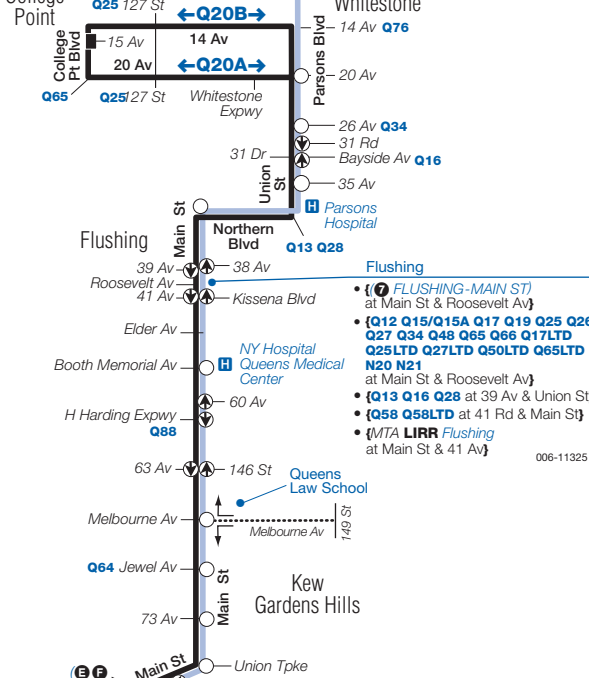

Q44/Q20 MAP LEGEND

Local/Limited/SBS Bus Transfers: shown in bold blue type.
Express Bus Transfers: shown in bold black type.

- Terminal
- ..... Supplemental Service School Days (early PM)
- (E STATION NAME) Connecting Subway Line
- Limited Stop
- MTA LIRR Railroad Station
- ➔ Stops in direction indicated
- Q44 Route
- Q20 Route
- Point of Interest