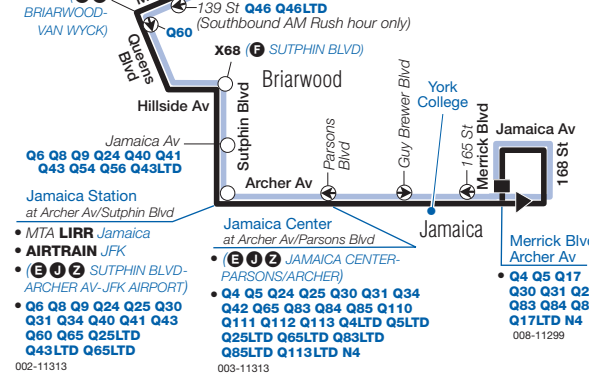

qu044a14346_cs

For Accessible subway stations, travel directions and other information:
Call 511 or visit www.mta.info