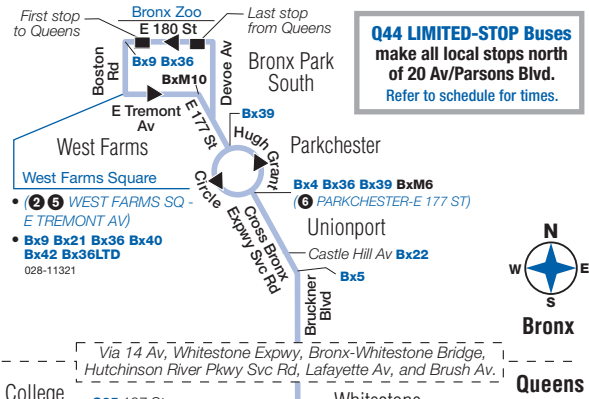

Q44/Q20 MAP LEGEND

Local/Limited/SBS Bus Transfers: shown in bold blue type.
Express Bus Transfers: shown in bold black type.

- Terminal
- ..... Supplemental Service School Days (early PM)
- (E STATION NAME) Connecting Subway Line
- Limited Stop
- MTA LIRR Railroad Station
- ➔ Stops in direction indicated
- Q44 Route
- Q20 Route
- Point of Interest