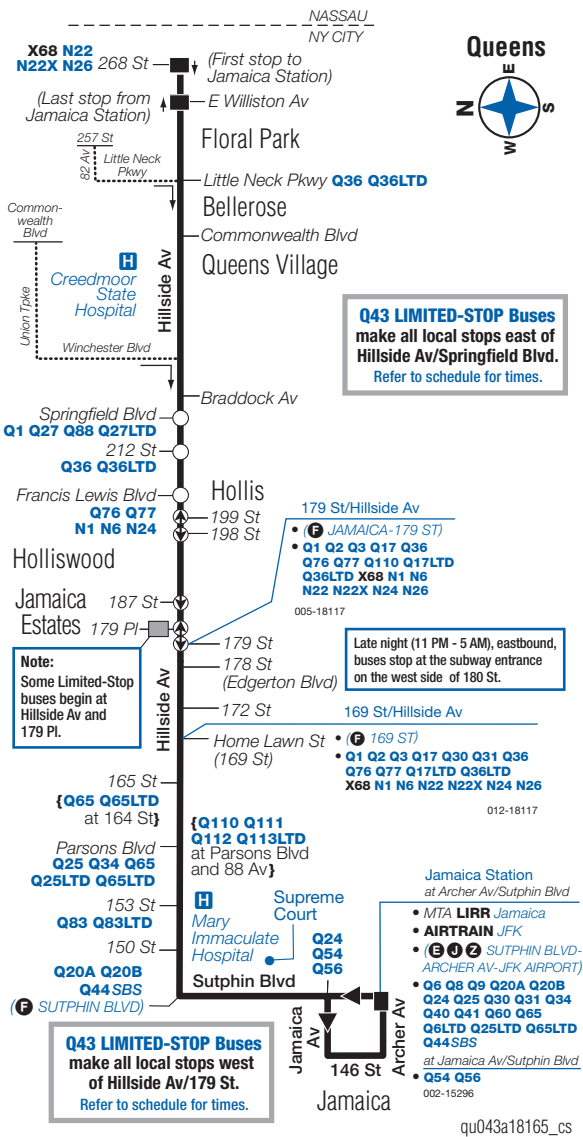

qu043a18165_cs

Q43 MAP LEGEND

Local/Limited/SBS Bus Transfers: shown in bold blue type.

Express Bus Transfers: shown in bold black type.

■ Terminal

■ Part-time Terminal

(F) STATION NAME
Connecting Subway Line

MTA LIRR Railroad Station

----- Supplemental Service
School Days (early PM)

○ Limited Stop

➔ Stops in direction
indicated

● Point of Interest

For Accessible subway stations, travel directions and other information:

Call 511 or visit www.mta.info