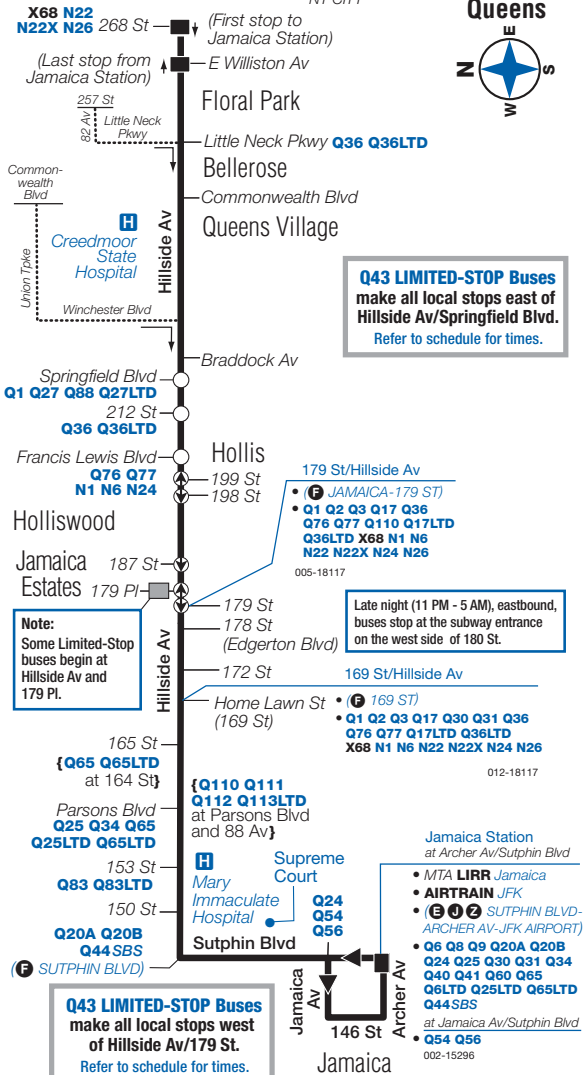

NASSAU
NY CITY

Queens

Q43 MAP LEGEND

Local/Limited/SBS Bus Transfers: shown in bold blue type.

Express Bus Transfers: shown in bold black type.

■ Terminal

▣ Part-time Terminal

(F) STATION NAME

Connecting Subway Line

MTA LIRR Railroad Station

..... Supplemental Service School Days (early PM)

○ Limited Stop

➤ Stops in direction indicated

● Point of Interest

For Accessible subway stations, travel directions and other information:

Call 511 or visit www.mta.info