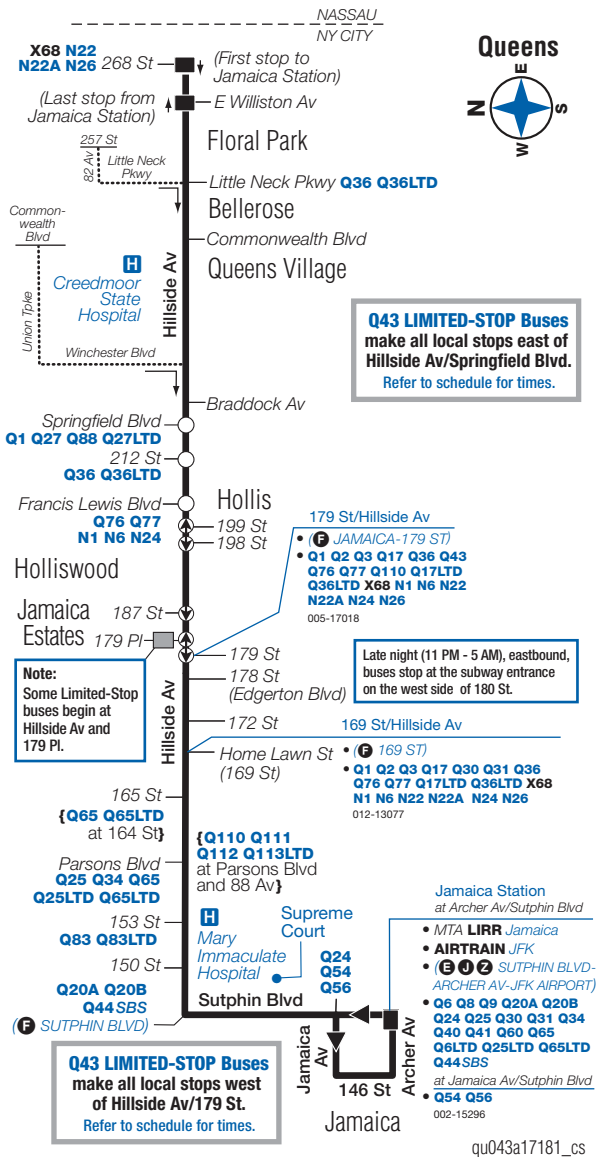

Q43 MAP LEGEND

Local/Limited/SBS Bus Transfers: shown in bold blue type.

Express Bus Transfers: shown in bold black type.

■ Terminal

■ Part-time Terminal

(F) STATION NAME

Connecting Subway Line

MTA LIRR Railroad Station

..... Supplemental Service School Days (early PM)

○ Limited Stop

➔ Stops in direction indicated

● Point of Interest

For Accessible subway stations, travel directions and other information:

Call 511 or visit www.mta.info