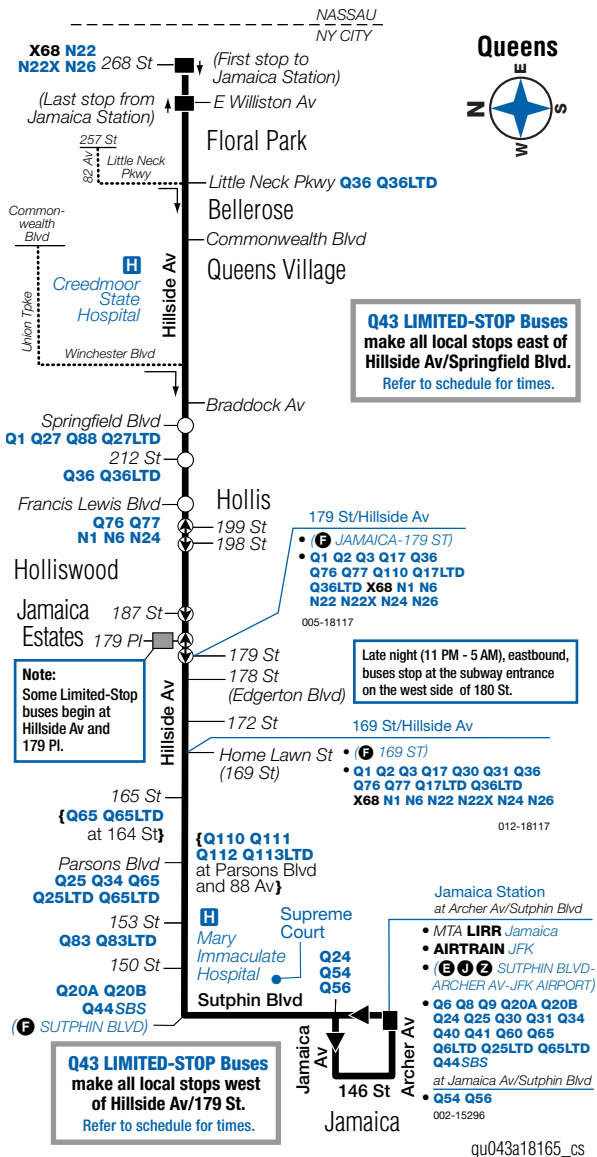

qu043a18165_cs

Q43 MAP LEGEND

Local/Limited/SBS Bus Transfers: shown in bold blue type.

Express Bus Transfers: shown in bold black type.

■ Terminal

▣ Part-time Terminal

(F) STATION NAME

Connecting Subway Line

MTA LIRR Railroad Station

..... Supplemental Service School Days (early PM)

○ Limited Stop

➔ Stops in direction indicated

● Point of Interest

For Accessible subway stations, travel directions and other information:

Call 511 or visit www.mta.info