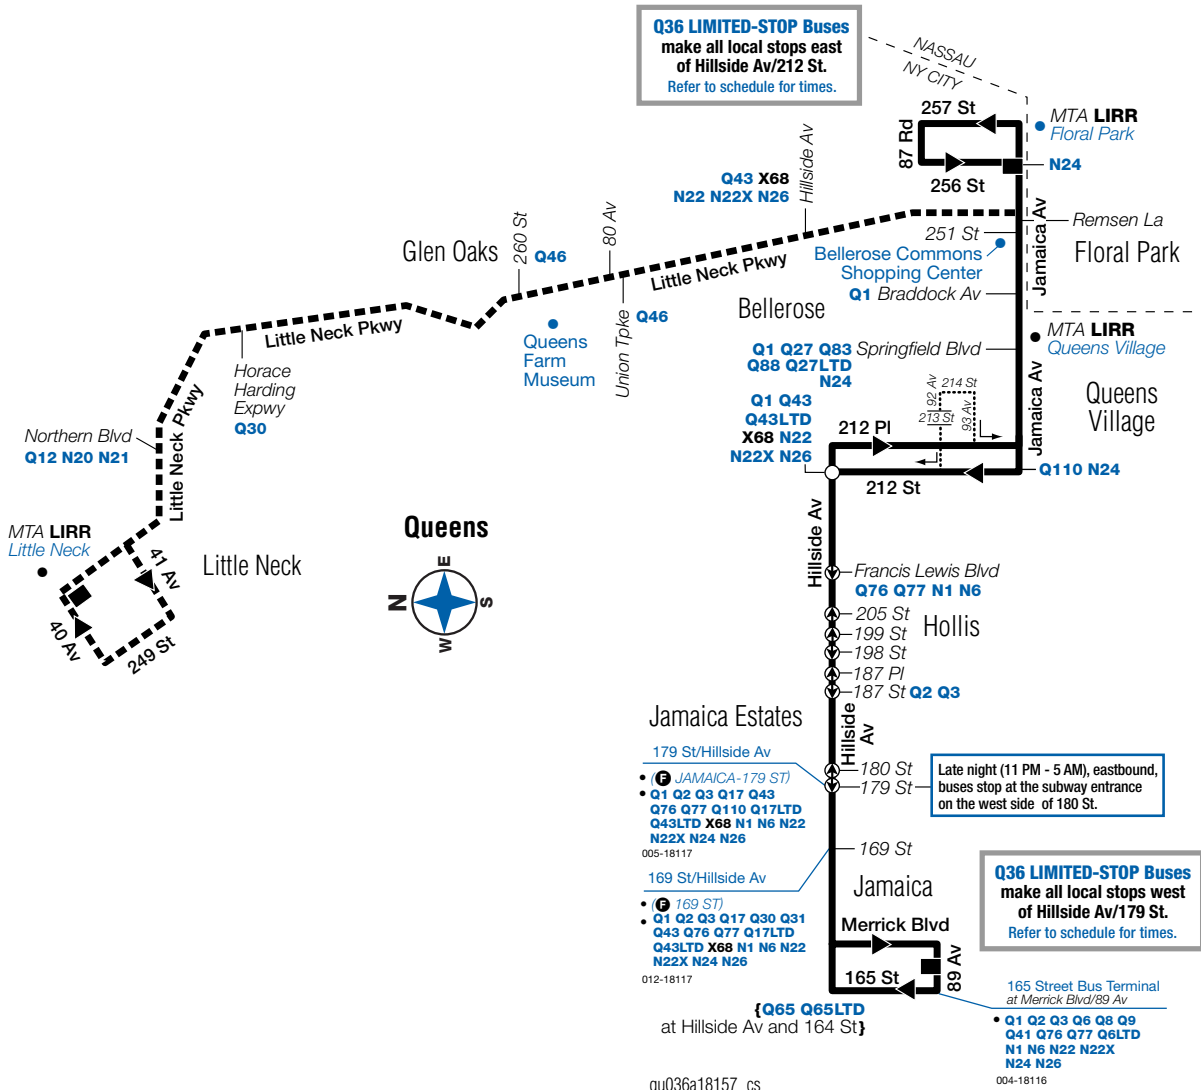

Q36 MAP LEGEND

Local/Limited/SBS Bus Transfers: shown in bold blue type.
Express Bus Transfers: shown in bold black type.

■ Terminal	○ Limited Stop
(F) STATION NAME) Subway Connection	➔ Stops in direction indicated
MTA LIRR Railroad Station	⋯ Supplemental Service School Days (early PM)
● Point of Interest	--- Part-time Service

For Accessible subway stations, travel directions and other information:
Call 511 or visit www.mta.info