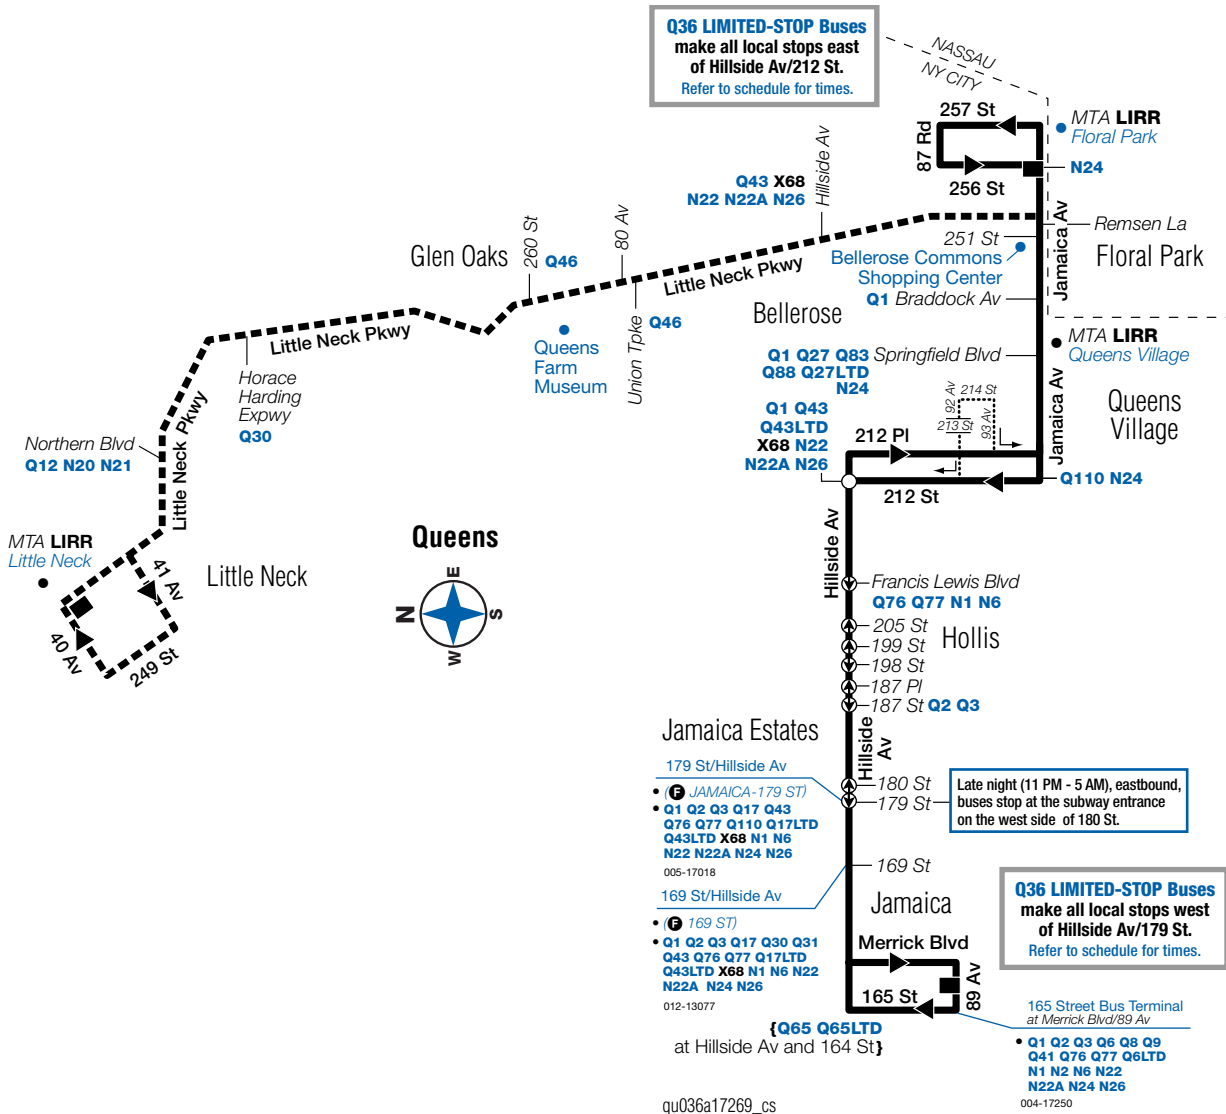

For Accessible subway stations, travel directions and other information:
Call 511 or visit www.mta.info