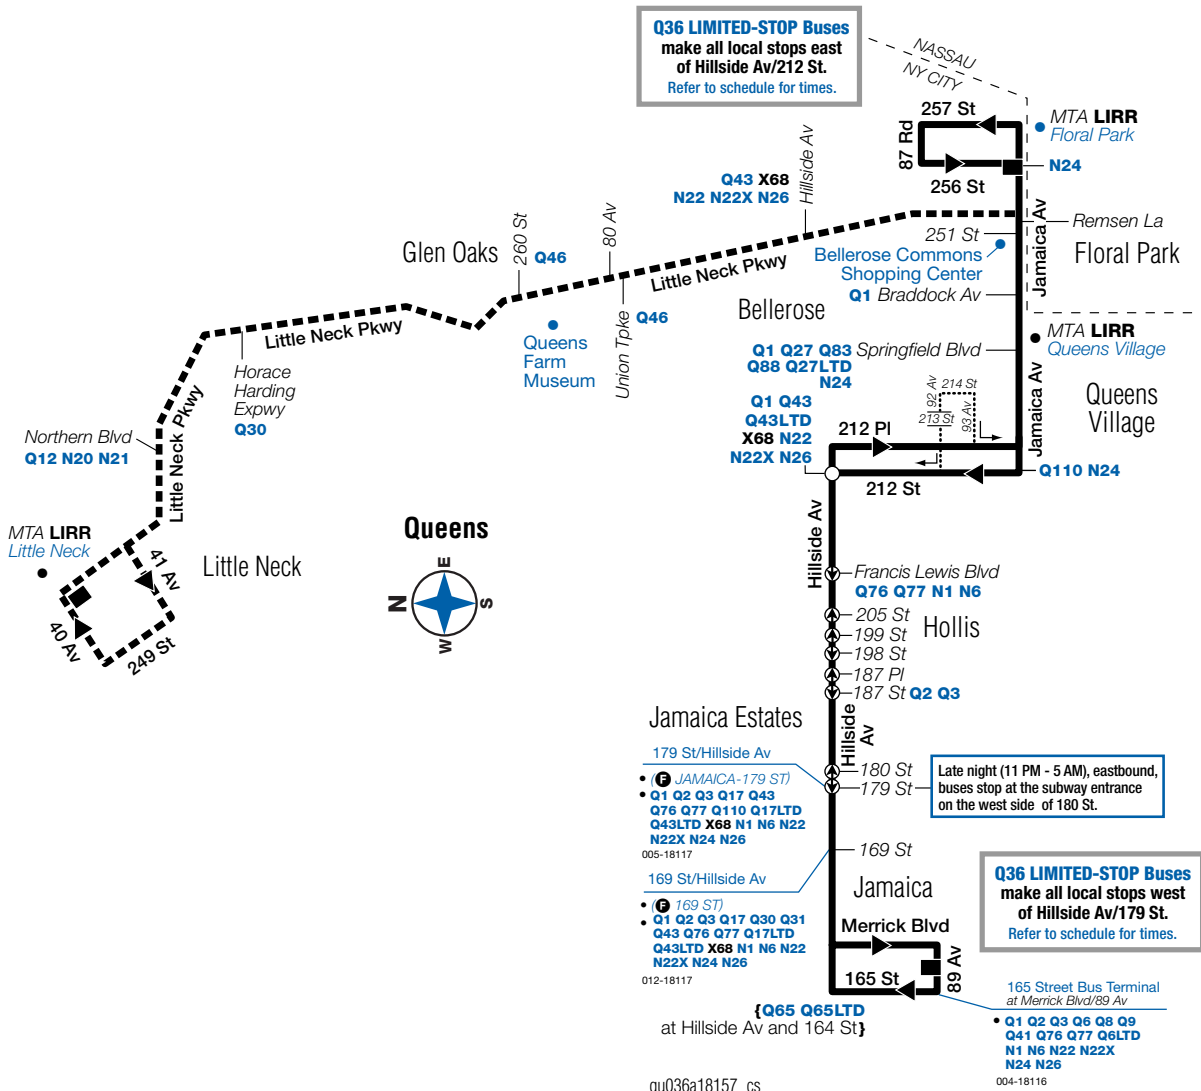

For Accessible subway stations, travel directions and other information:
Call 511 or visit www.mta.info