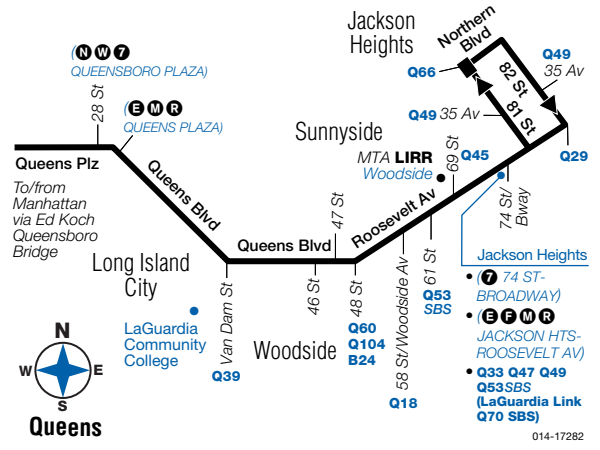

NOTES

ad_gct_18113

FROM MANHATTAN
{X27 X28 X37 X38 at 5 Av & 44 St}
{X27 X28 X37 X38 at 5 Av & 41 St}
{X63 X64 X68 at Madison Av & 40 St}

Express bus schedules available at www.mta.info

qu032a18227_cs

ad_pshsq_18113

Q32 MAP LEGEND

Local/Limited/SBS Bus Transfers: shown in bold blue type.
Express Bus Transfers: shown in bold black type.

- Terminal
- Point of Interest
- STATION NAME (with 7 in a circle)
- MTA LIRR
- Subway Connection
- Railroad Station