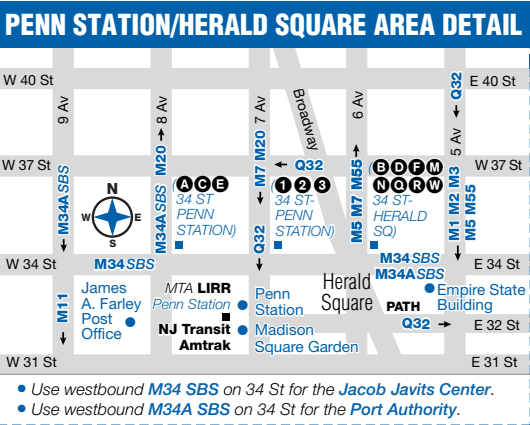

Q32 Sunday service to Jackson Heights, Queens, cont.

Penn Station 7 Av/ 32 St	Midtown Madison Av/ 57 St	E Midtown 59 St/ 2 Av	Long Isl City Qns Plz S/ 28 St	Sunnyside Queens Blvd/ 46 St	Jackson Hts Northern Blvd/ 81 St
7:00	7:14	7:22	7:26	7:35	7:58
7:10	7:24	7:32	7:36	7:45	8:07
7:20	7:34	7:40	7:44	7:53	8:13
7:35	7:48	7:54	7:58	8:07	8:26
7:50	8:03	8:08	8:12	8:21	8:40
8:05	8:18	8:23	8:27	8:36	8:55
8:20	8:33	8:38	8:42	8:51	9:10
8:35	8:48	8:53	8:57	9:06	9:24
8:50	9:03	9:08	9:12	9:20	9:38
9:05	9:17	9:22	9:26	9:34	9:52
9:20	9:32	9:37	9:41	9:49	10:07
9:40	9:52	9:57	10:01	10:09	10:27
10:00	10:12	10:17	10:21	10:29	10:46
10:20	10:32	10:37	10:41	10:49	11:06
10:40	10:50	10:55	10:59	11:07	11:24
11:00	11:10	11:15	11:19	11:27	11:44

NOTES

ad_gct_18113

FROM MANHATTAN
{X27 X28 X37 X38 at 5 Av & 44 St}
{X27 X28 X37 X38 at 5 Av & 41 St}
{X63 X64 X68 at Madison Av & 40 St}

Express bus schedules available at www.mta.info

qu032a18227_cs

ad_pshsq_18113

Q32 MAP LEGEND

Local/Limited/SBS Bus Transfers: shown in bold blue type.
Express Bus Transfers: shown in bold black type.

- Terminal
- Point of Interest
- STATION NAME (with 7 in a circle)
- MTA LIRR
- Subway Connection
- Railroad Station