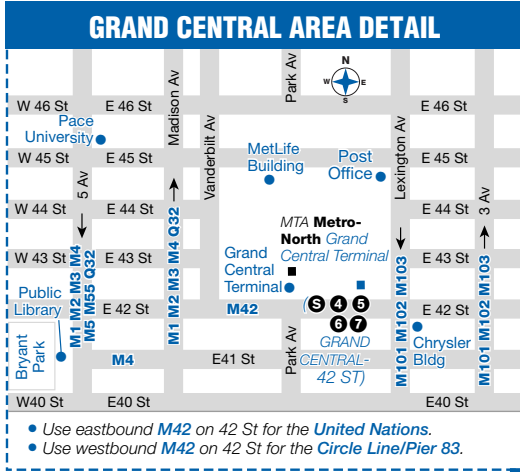

Q32 Sunday service to Jackson Heights, Queens, cont.

Penn Station 7 Av/ 32 St	Midtown Madison Av/ 57 St	E Midtown 59 St/ 2 Av	Long Isl City Qns Plz S/ 28 St	Sunnyside Queens Blvd/ 46 St	Jackson Hts Northern Blvd/ 81 St
7:00	7:14	7:22	7:26	7:35	7:58
7:10	7:24	7:32	7:36	7:45	8:07
7:20	7:34	7:40	7:44	7:53	8:13
7:35	7:48	7:54	7:58	8:07	8:26
7:50	8:03	8:08	8:12	8:21	8:40
8:05	8:18	8:23	8:27	8:36	8:55
8:20	8:33	8:38	8:42	8:51	9:10
8:35	8:48	8:53	8:57	9:06	9:24
8:50	9:03	9:08	9:12	9:20	9:38
9:05	9:17	9:22	9:26	9:34	9:52
9:20	9:32	9:37	9:41	9:49	10:07
9:40	9:52	9:57	10:01	10:09	10:27
10:00	10:12	10:17	10:21	10:29	10:46
10:20	10:32	10:37	10:41	10:49	11:06
10:40	10:50	10:55	10:59	11:07	11:24
11:00	11:10	11:15	11:19	11:27	11:44

NOTES

ad_gct_18113

FROM MANHATTAN
{X27 X28 X37 X38 at 5 Av & 44 St}
{X27 X28 X37 X38 at 5 Av & 41 St}
{X63 X64 X68 at Madison Av & 40 St}

Express bus schedules available at www.mta.info

qu032a18227_cs

ad_pshsq_18113