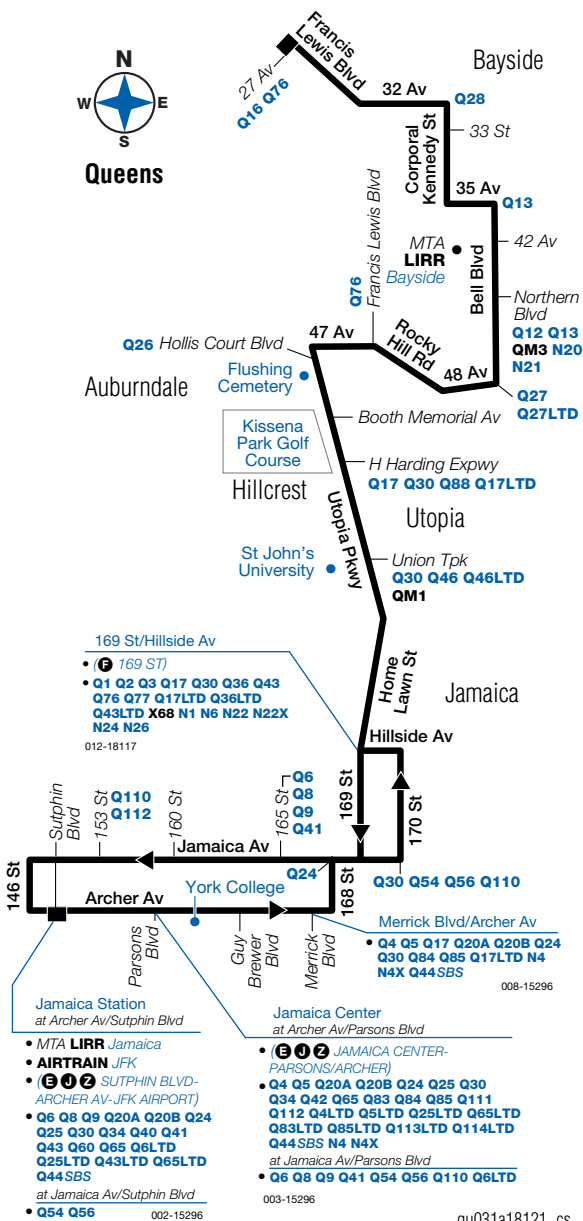

qu031a18121_cs

Q31 MAP LEGEND

Local/Limited/SBS Bus Transfers: shown in bold blue type.

Express Bus Transfers: shown in bold black type.

■ Terminal

MTA LIRR Railroad Station

(F STATION NAME)

● Point of Interest

Subway Connection

For Accessible subway stations, travel directions and other information:

Call 511 or visit www.mta.info