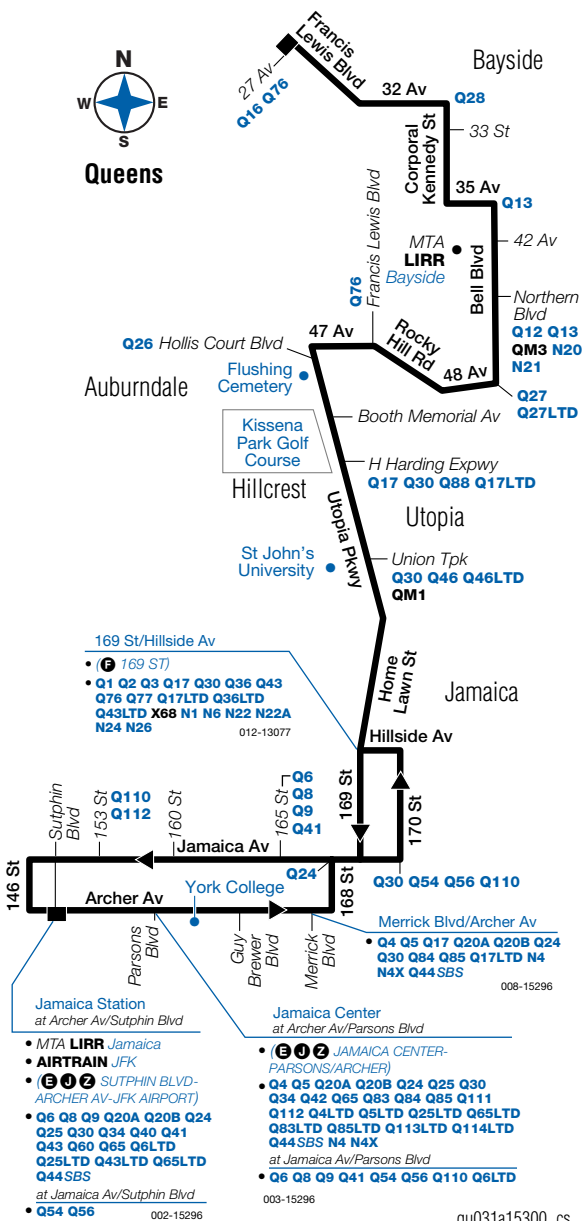

Q31 MAP LEGEND

Local/Limited/SBS Bus Transfers: shown in bold blue type.
Express Bus Transfers: shown in bold black type.

■ Terminal
(F) STATION NAME
Subway Connection

MTA **LIRR** Railroad Station
● Point of Interest

For Accessible subway stations, travel directions and other information:

Call 511 or visit www.mta.info

qu031a15300_cs