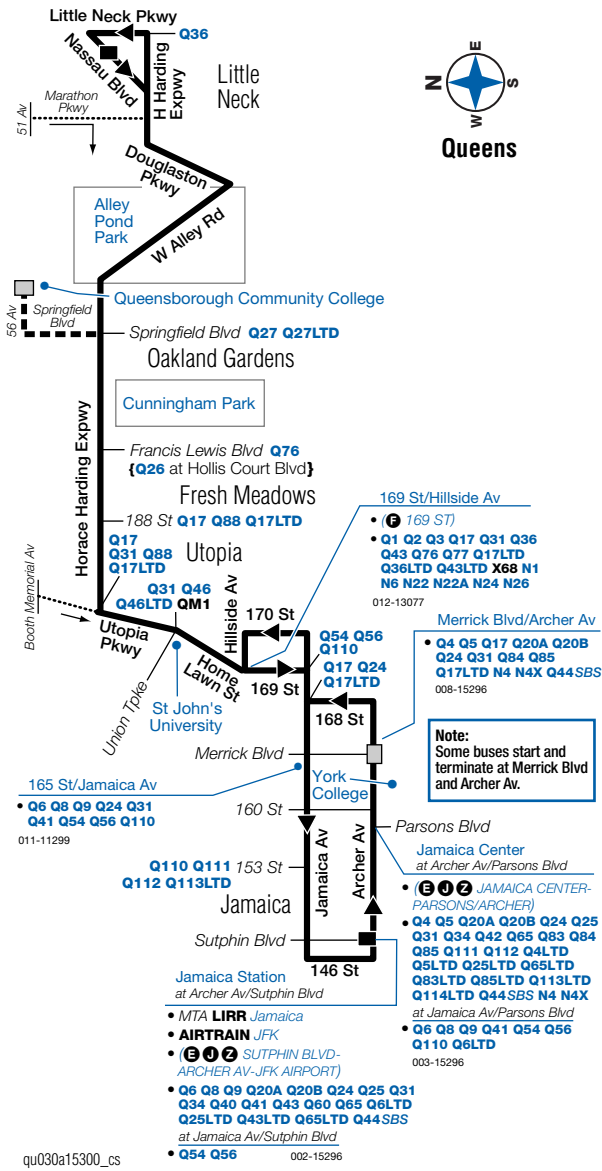

Q30 MAP LEGEND

Local/Limited/SBS Bus Transfers: shown in bold blue type.

Express Bus Transfers: shown in bold black type.

- Terminal
- Part-time Terminal
- (E STATION NAME) Connecting Subway Line
- Point of Interest
- MTA **Metro-North** Station Name
- --- Part-time Service
- ..... Supplemental Service School Days (early PM)

For Accessible subway stations, travel directions and other information:

Call 511 or visit www.mta.info