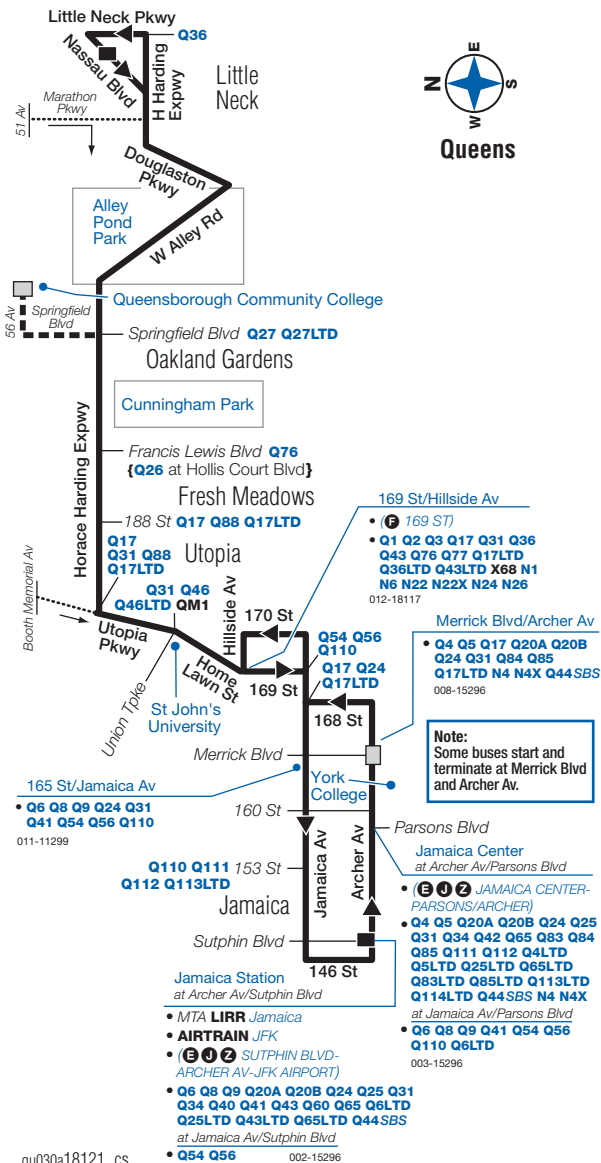

Q30 MAP LEGEND

Local/Limited/SBS Bus Transfers: shown in bold blue type.
Express Bus Transfers: shown in bold black type.

■ Terminal	MTA Metro-North Station Name
▣ Part-time Terminal	--- Part-time Service
(E) STATION NAME Connecting Subway Line	..... Supplemental Service School Days (early PM)
● Point of Interest	

For Accessible subway stations, travel directions and other information:
Call 511 or visit www.mta.info