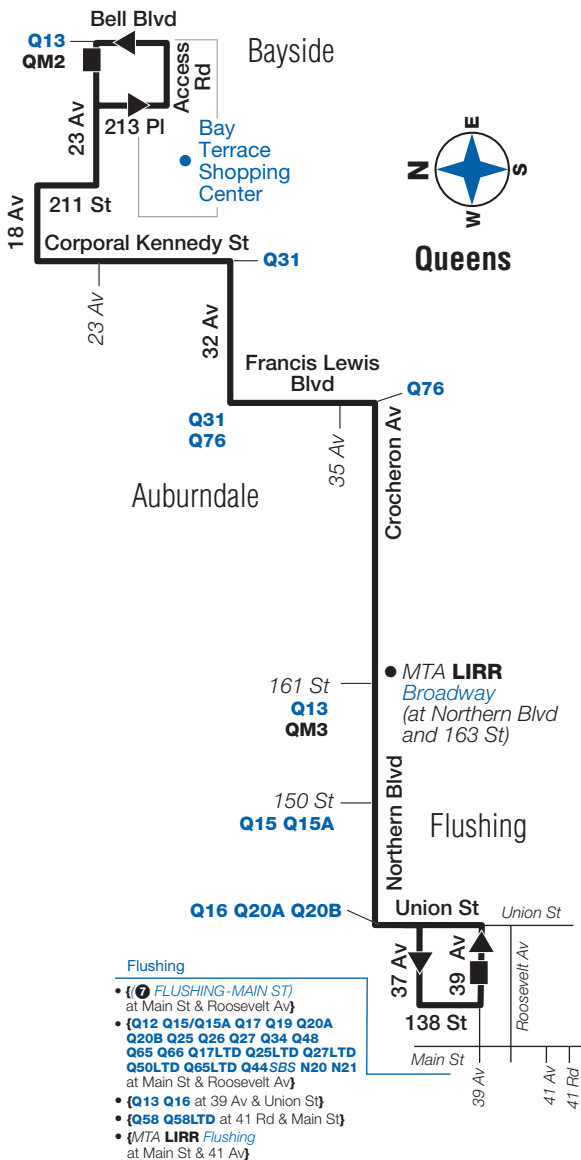

Q28 MAP LEGEND

Local/Limited/SBS Bus Transfers: shown in bold blue type.

Express Bus Transfers: shown in bold black type.

■ Terminal

● MTA LIRR Railroad Station

(7) STATION NAME
Subway Connection

● Point of Interest

For Accessible subway stations, travel directions and other information:

Call 511 or visit www.mta.info