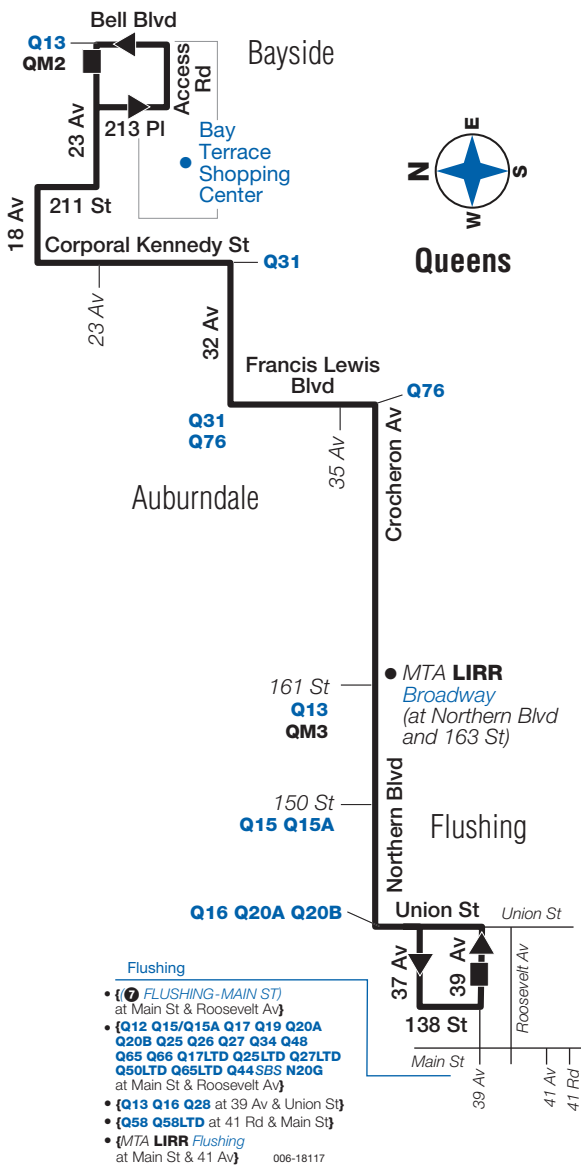

qu028a18121_cs

Q28 MAP LEGEND

Local/Limited/SBS Bus Transfers: shown in bold blue type.
Express Bus Transfers: shown in bold black type.

■ Terminal
(7) STATION NAME
Subway Connection

MTA LIRR Railroad Station
● Point of Interest

For Accessible subway stations, travel directions and other information:

Call 511 or visit www.mta.info