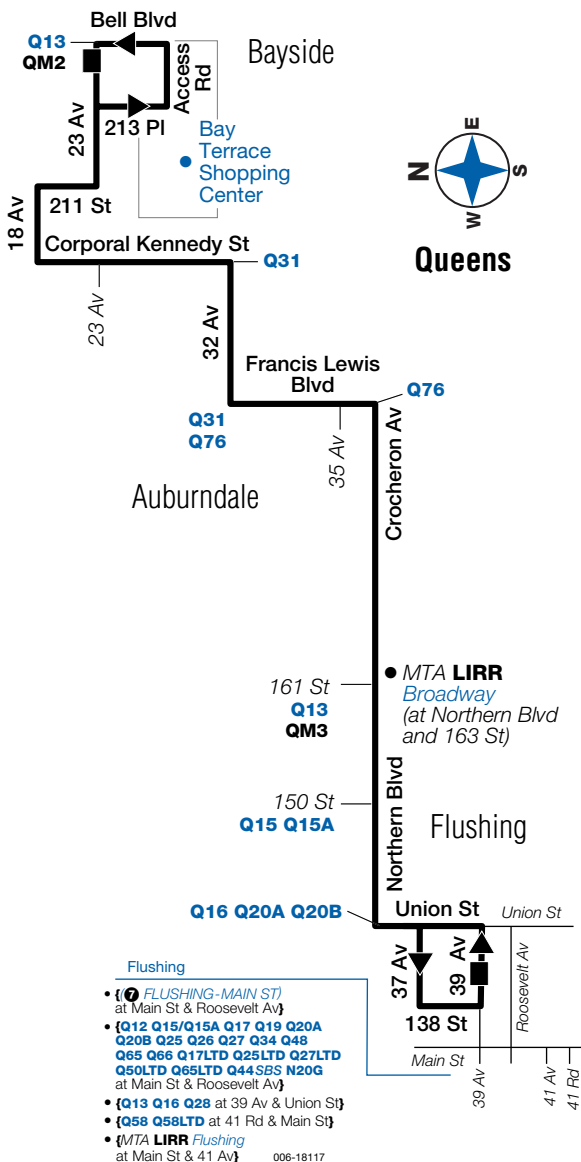

qu028a18121_cs

Q28 MAP LEGEND

Local/Limited/SBS Bus Transfers: shown in bold blue type.

Express Bus Transfers: shown in bold black type.

■ Terminal

● MTA LIRR Railroad Station

(7) STATION NAME
Subway Connection

● Point of Interest

For Accessible subway stations, travel directions and other information:

Call 511 or visit www.mta.info