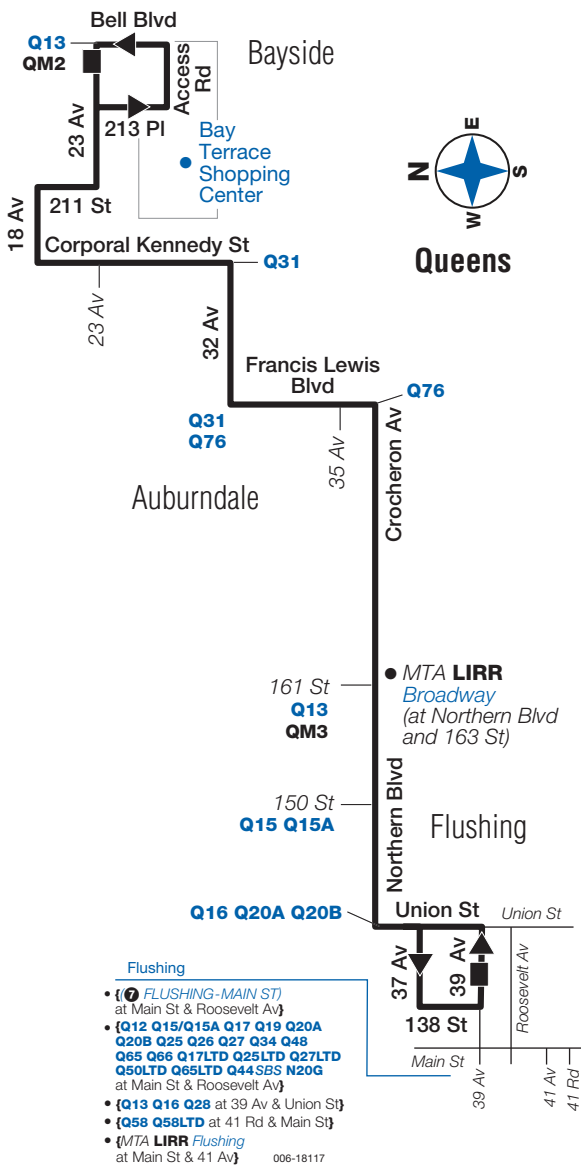

For Accessible subway stations, travel directions and other information:
Call 511 or visit www.mta.info