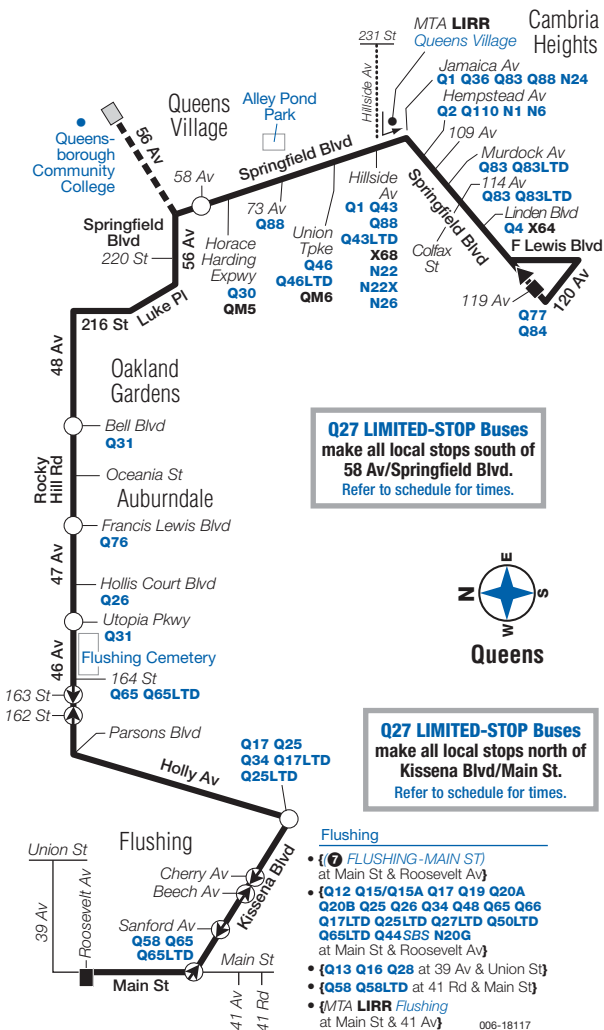

qu027a18163_cs

Q27 MAP LEGEND

Local/Limited/SBS Bus Transfers: shown in bold blue type.

Express Bus Transfers: shown in bold black type.

■ Terminal

▣ Part-time Terminal

(7) STATION NAME
Subway Connection

--- Part-time service

○ Limited-Stop

MTA **LIRR** Railroad Station

➔ Stops in direction indicated

● Point of Interest

..... Supplemental Service School Days (early PM)

For Accessible subway stations, travel directions and other information:

Call 511 or visit www.mta.info