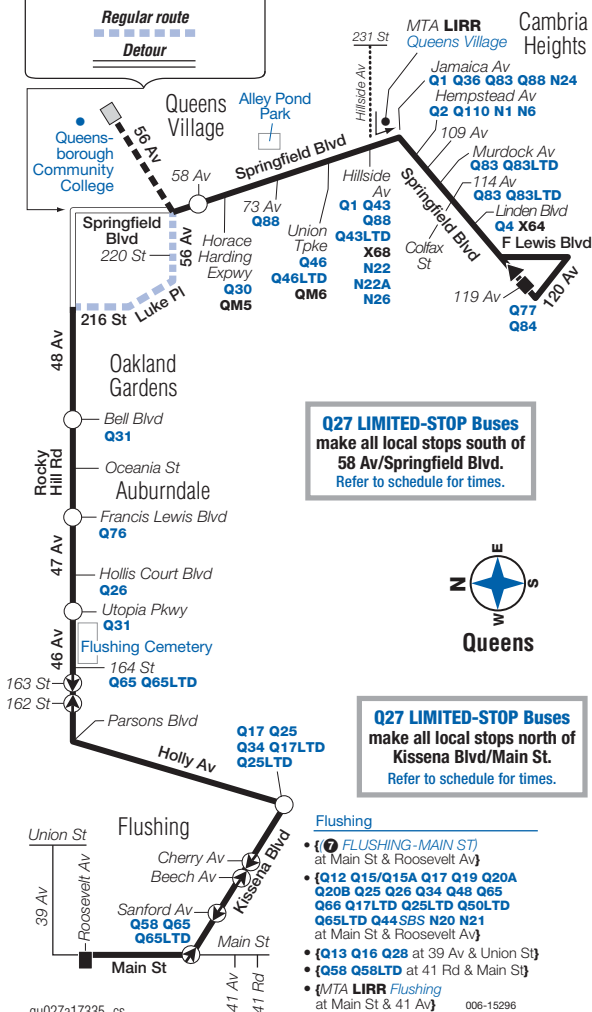

NOTES

NOTES

DETOUR

Until Further Notice
Q27 is detoured to Springfield Blvd.

Regular route
 (dashed line)

Detour
 (solid line)

Q27 LIMITED-STOP Buses
 make all local stops south of
 58 Av/Springfield Blvd.
 Refer to schedule for times.

Q27 LIMITED-STOP Buses
 make all local stops north of
 Kissena Blvd/Main St.
 Refer to schedule for times.

- Flushing**
- **{(7) FLUSHING-MAIN ST}** at Main St & Roosevelt Av
 - **{Q12 Q15/Q15A Q17 Q19 Q20A Q20B Q25 Q26 Q34 Q48 Q65 Q66 Q17LTD Q25LTD Q50LTD Q65LTD Q44 SBS N20 N21}** at Main St & Roosevelt Av
 - **{Q13 Q16 Q28}** at 39 Av & Union St
 - **{Q58 Q58LTD}** at 41 Rd & Main St
 - **{MTA LIRR Flushing}** at Main St & 41 Av