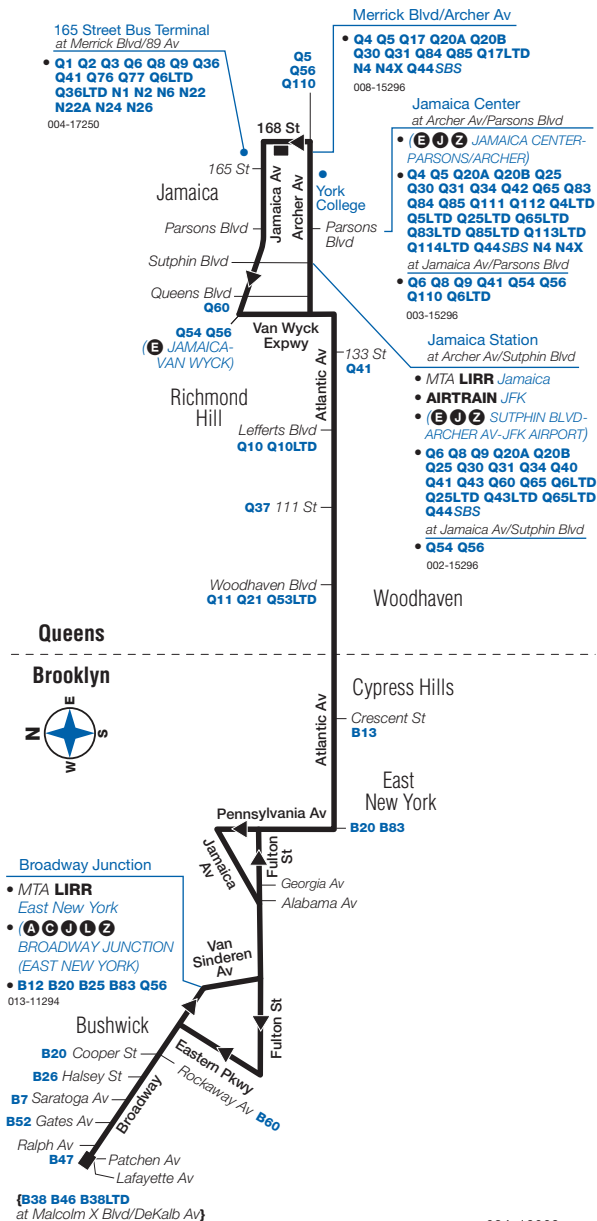

qu024a18068_cs

Q24 MAP LEGEND

Local/Limited/SBS Bus Transfers: shown in bold blue type.

Terminal

MTA **LIRR** Railroad Station

(E STATION NAME)
Subway Connection

• Point of Interest

For Accessible subway stations, travel directions and other information:

Call 511 or visit www.mta.info