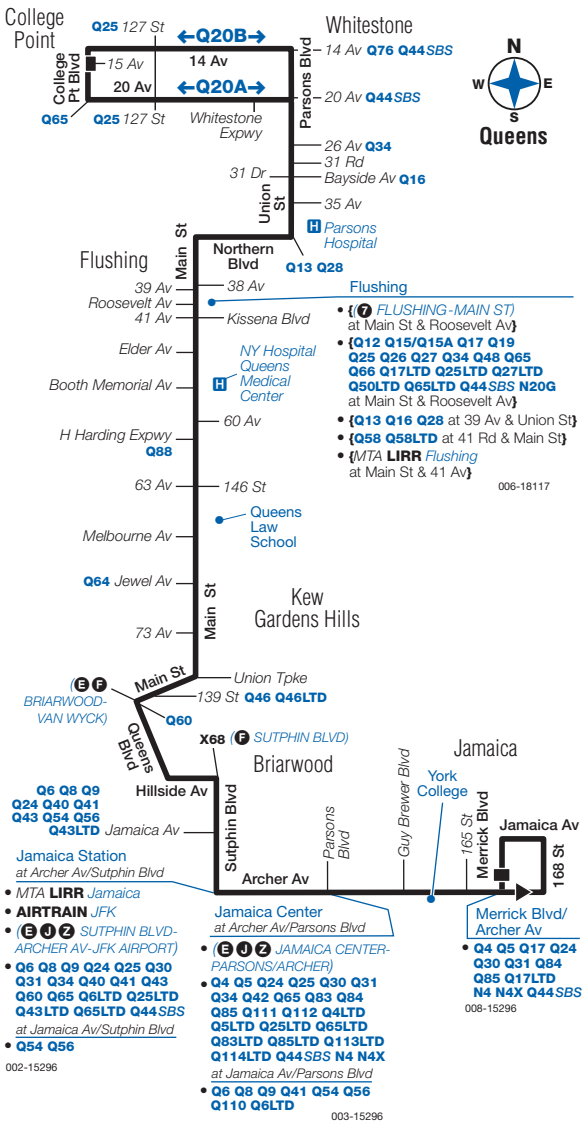

qu020a18121_cs

Q20A/Q20B MAP LEGEND

Local/Limited/SBS Bus Transfers: shown in bold blue type.
Express Bus Transfers: shown in bold black type.

■ Terminal

MTA LIRR
Railroad Station

(E STATION NAME)
Connecting Subway Line

● Point of Interest

For Accessible subway stations, travel directions and other information:

Call 511 or visit www.mta.info