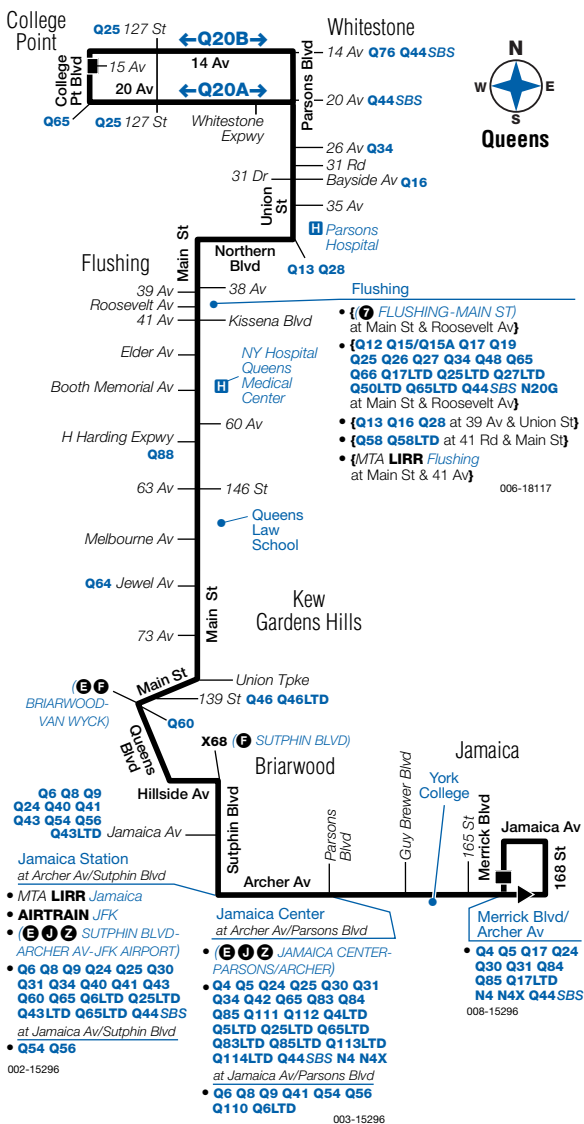

qu020a18121_cs

Q20A/Q20B MAP LEGEND

Local/Limited/SBS Bus Transfers: shown in bold blue type.

Express Bus Transfers: shown in bold black type.

■ Terminal

(E STATION NAME)

Connecting Subway Line

MTA LIRR

Railroad Station

● Point of Interest

For Accessible subway stations, travel directions and other information:

Call 511 or visit www.mta.info