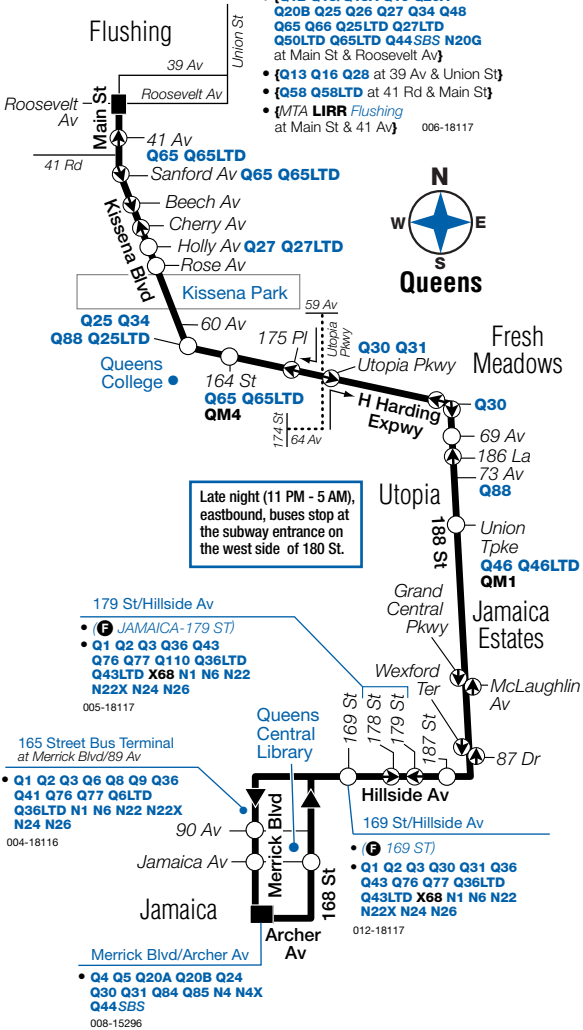

Flushing

- **(7 FLUSHING-MAIN ST)** at Main St & Roosevelt Av
- **{Q12 Q15/Q15A Q19 Q20A Q20B Q25 Q26 Q27 Q34 Q48 Q65 Q66 Q25LTD Q27LTD Q50LTD Q65LTD Q44SBS N20G}** at Main St & Roosevelt Av
- **{Q13 Q16 Q28}** at 39 Av & Union St
- **{Q58 Q58LTD}** at 41 Rd & Main St
- **{MTA LIRR Flushing}** at Main St & 41 Av

006-18117

qu017a18121_cs

Q17 MAP LEGEND

Local/Limited/SBS Bus Transfers: shown in bold blue type.

Express Bus Transfers: shown in bold black type.

■ Terminal

○ Limited Stop

(7 STATION NAME)
Subway Connection

➔ Stops in direction indicated

MTA **LIRR** Railroad Station

..... Supplemental Service School Days (early PM)

● Point of Interest

For Accessible subway stations, travel directions and other information:

Call 511 or visit www.mta.info