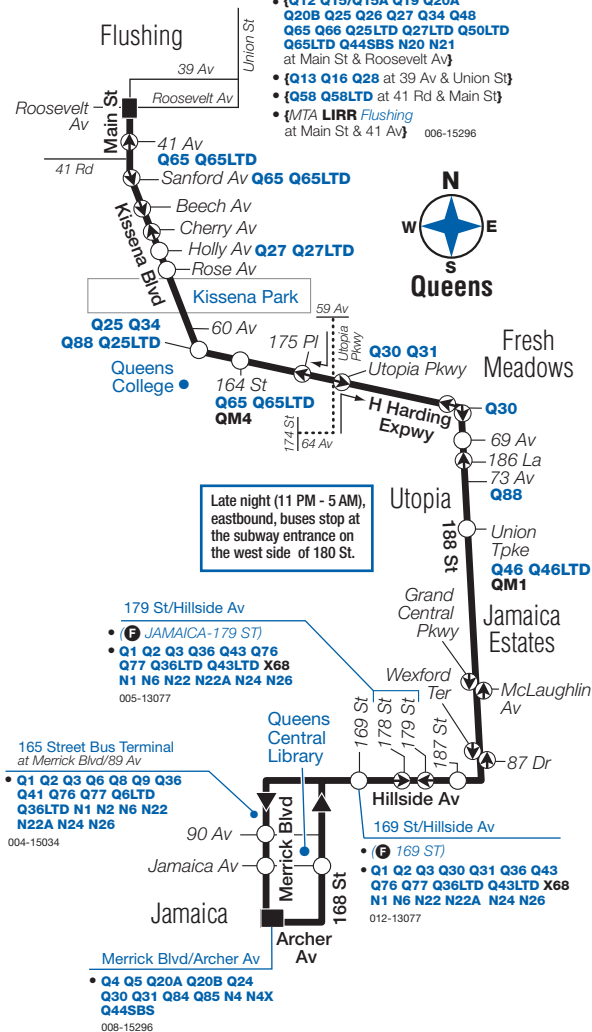

Flushing

- **{(7) FLUSHING-MAIN ST}** at Main St & Roosevelt Av
- **{Q12 Q15/Q15A Q19 Q20A Q20B Q25 Q26 Q27 Q34 Q48 Q65 Q66 Q25LTD Q27LTD Q50LTD Q65LTD Q44SBS N20 N21}** at Main St & Roosevelt Av
- **{Q13 Q16 Q28}** at 39 Av & Union St
- **{Q58 Q58LTD}** at 41 Rd & Main St
- **{MTA LIRR Flushing}** at Main St & 41 Av

006-15296

qu017a15300_cs

Q17 MAP LEGEND

Local/Limited/SBS Bus Transfers: shown in bold blue type.

Express Bus Transfers: shown in bold black type.

■ Terminal

○ Limited Stop

(7) STATION NAME
Subway Connection

➔ Stops in direction indicated

MTA **LIRR** Railroad Station

..... Supplemental Service School Days (early PM)

● Point of Interest

For Accessible subway stations, travel directions and other information:

Call 511 or visit www.mta.info