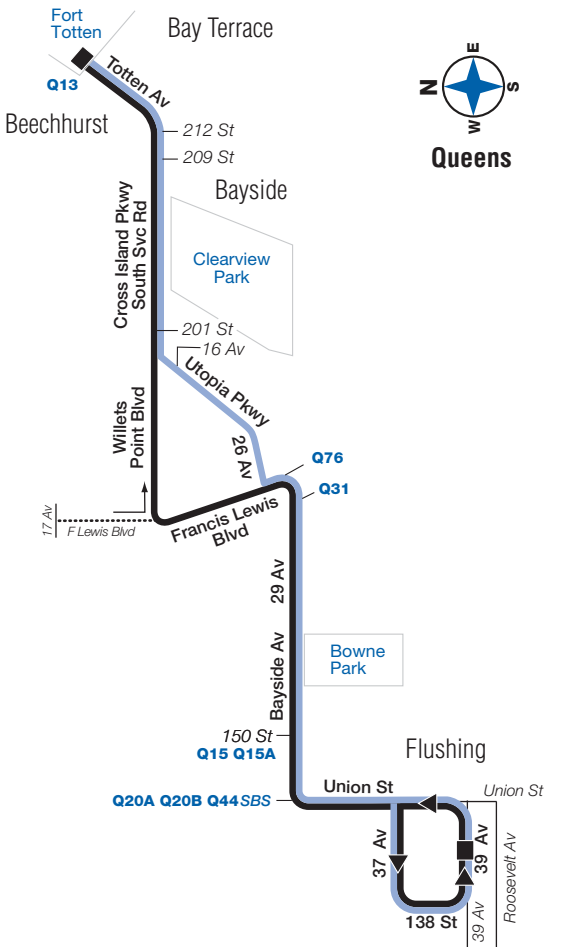

Flushing

- **{(7) FLUSHING-MAIN ST}** at Main St & Roosevelt Av}
- **{Q12 Q15/Q15A Q17 Q19 Q20A Q20B Q25 Q26 Q27 Q34 Q48 Q65 Q66 Q17LTD Q25LTD Q27LTD Q50LTD Q65LTD Q44SBS N20G}** at Main St & Roosevelt Av}
- **{Q13 Q28}** at 39 Av & Union St}
- **{Q58 Q58LTD}** at 41 Rd & Main St}
- **{MTA LIRR Flushing}** at Main St & 41 Av}

qu016a18121_cs

006-18117

Q16 MAP LEGEND

Local/Limited/SBS Bus Transfers: shown in bold blue type.

■ Terminal

(7) STATION NAME
Subway Connection

MTA **LIRR** Railroad Station

..... Supplemental Service
School Days (early PM)

— Via Utopia Pkwy

For Accessible subway stations, travel directions and other information:

Call 511 or visit www.mta.info