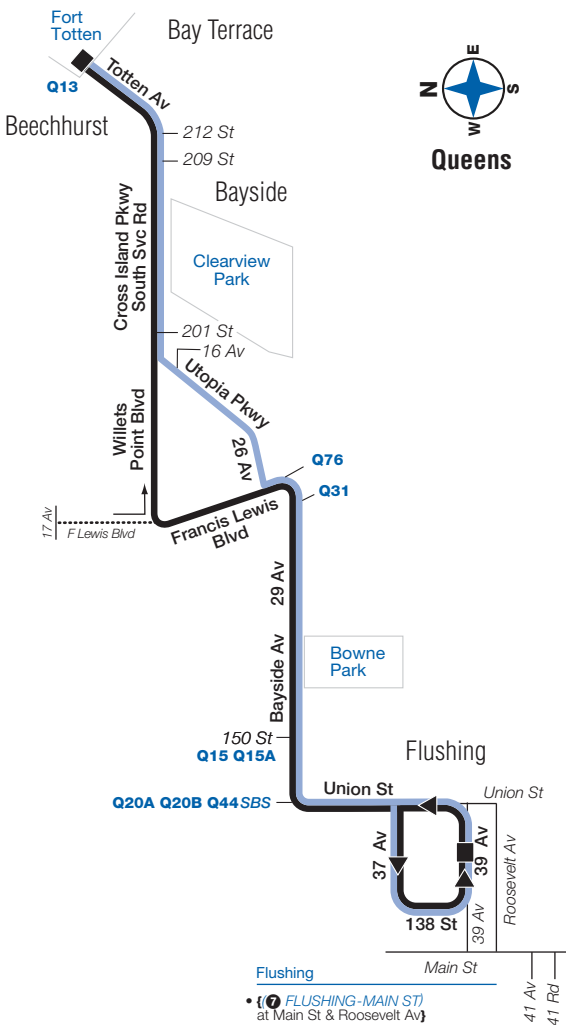

Flushing

- **{(7) FLUSHING-MAIN ST}**
  at Main St & Roosevelt Av}
- **{Q12 Q15/Q15A Q17 Q19 Q20A Q20B Q25 Q26 Q27 Q34 Q48 Q65 Q66 Q17LTD Q25LTD Q27LTD Q50LTD Q65LTD Q44SBS N20G}**
  at Main St & Roosevelt Av}
- **{Q13 Q28}** at 39 Av & Union St}
- **{Q58 Q58LTD}** at 41 Rd & Main St}
- **{MTA LIRR Flushing}**
  at Main St & 41 Av}

qu016a18121_cs

006-18117

Q16 MAP LEGEND

Local/Limited/SBS Bus Transfers: shown in bold blue type.

■ Terminal

(7) STATION NAME
Subway Connection

MTA **LIRR** Railroad Station

..... Supplemental Service
School Days (early PM)

— Via Utopia Pkwy

**For Accessible subway stations, travel directions
and other information:**

Call 511 or visit www.mta.info