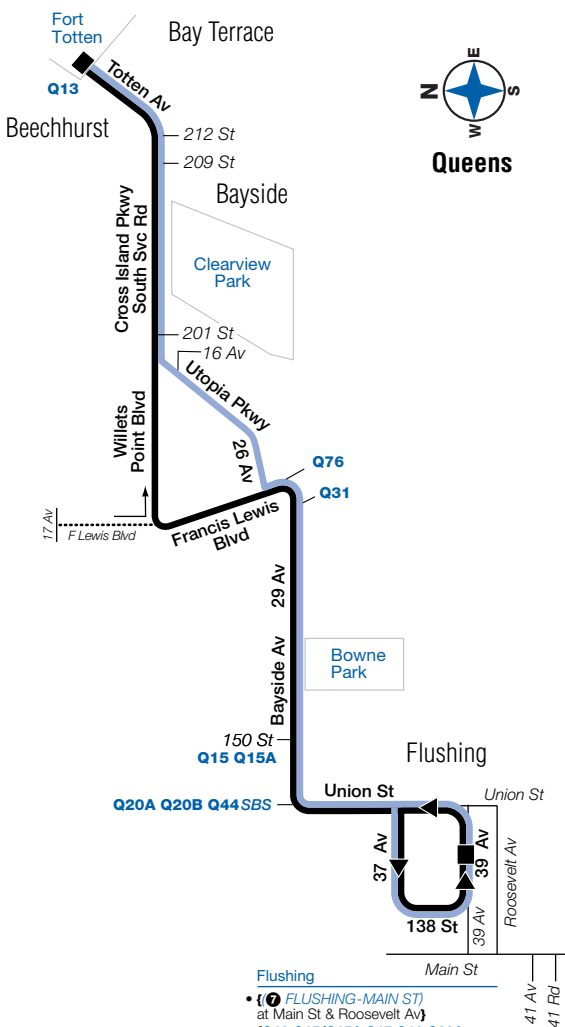

Flushing

- **{(7) FLUSHING-MAIN ST}**
  at Main St & Roosevelt Av}
- **{Q12 Q15/Q15A Q17 Q19 Q20A Q20B Q25 Q26 Q27 Q34 Q48 Q65 Q66 Q17LTD Q25LTD Q27LTD Q50LTD Q65LTD Q44 SBS N20 N21}**
  at Main St & Roosevelt Av}
- **{Q13 Q28}** at 39 Av & Union St}
- **{Q58 Q58LTD}** at 41 Rd & Main St}
- **{MTA LIRR Flushing}**
  at Main St & 41 Av}

006-15296

qu016a15300_cs

Q16 MAP LEGEND

Local/Limited/SBS Bus Transfers: shown in bold blue type.

■ Terminal

(7) STATION NAME

Subway Connection

MTA **LIRR** Railroad Station

..... Supplemental Service
School Days (early PM)

— Via Utopia Pkwy

For Accessible subway stations, travel directions
and other information:

Call 511 or visit www.mta.info