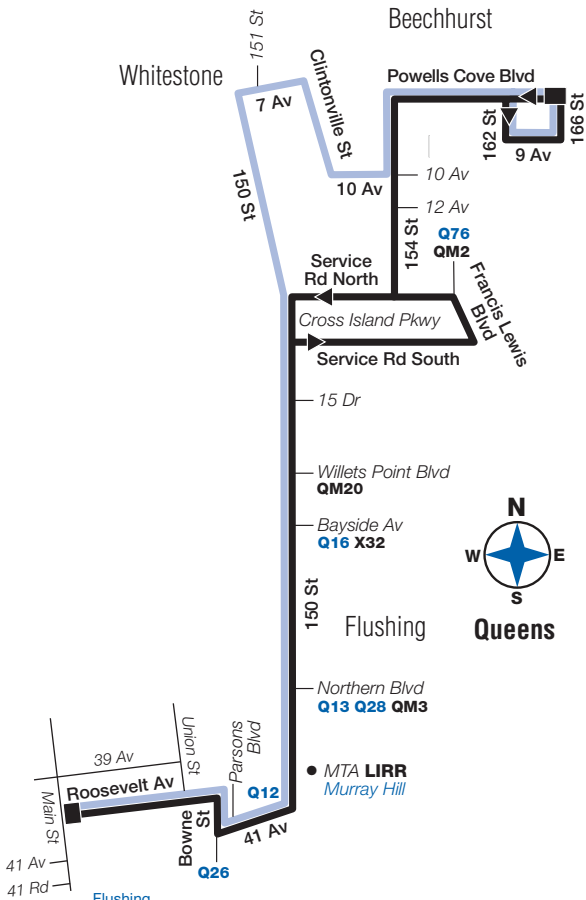

Flushing

- **{(7) FLUSHING-MAIN ST}** at Main St & Roosevelt Av
- **{Q12 Q17 Q19 Q20A Q20B Q25 Q26 Q27 Q34 Q48 Q65 Q66 Q17LTD Q25LTD Q27LTD Q50LTD Q65LTD Q44SBS N20 N21}** at Main St & Roosevelt Av
- **{Q13 Q16 Q28}** at 39 Av & Union St
- **{Q58 Q58LTD}** at 41 Rd & Main St
- **{MTA LIRR Flushing}** at Main St & 41 Av

006-15296

qu015a15300_cs

Q15/Q15A MAP LEGEND

Local/Limited/SBS Bus Transfers: shown in bold blue type.
Express Bus Transfers: shown in bold black type.

Terminal

Q15 Route

Q15A Route

STATION NAME
Subway Connection

MTA LIRR Railroad Station

For Accessible subway stations, travel directions and other information:

Call 511 or visit www.mta.info