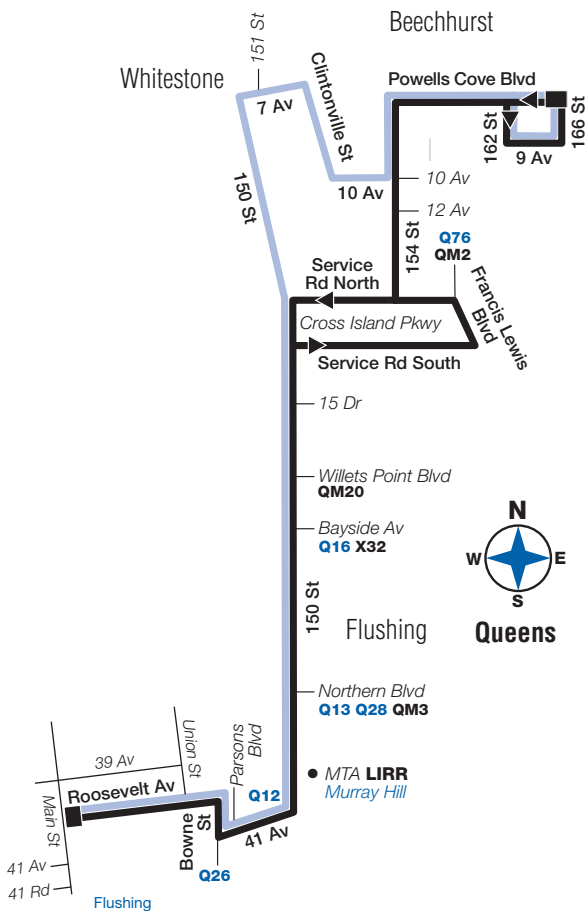

- **{(7) FLUSHING-MAIN ST}** at Main St & Roosevelt Av
- **{Q12 Q17 Q19 Q20A Q20B Q25 Q26 Q27 Q34 Q48 Q65 Q66 Q17LTD Q25LTD Q27LTD Q50LTD Q65LTD Q44SBS N20G}** at Main St & Roosevelt Av
- **{Q13 Q16 Q28}** at 39 Av & Union St
- **{Q58 Q58LTD}** at 41 Rd & Main St
- **{MTA LIRR Flushing}** at Main St & 41 Av

006-18117

qu015a18121_cs

Q15/Q15A MAP LEGEND

Local/Limited/SBS Bus Transfers: shown in bold blue type.
Express Bus Transfers: shown in bold black type.

Terminal

Q15 Route

Q15A Route

STATION NAME
Subway Connection

MTA LIRR Railroad Station

For Accessible subway stations, travel directions and other information:

Call 511 or visit www.mta.info