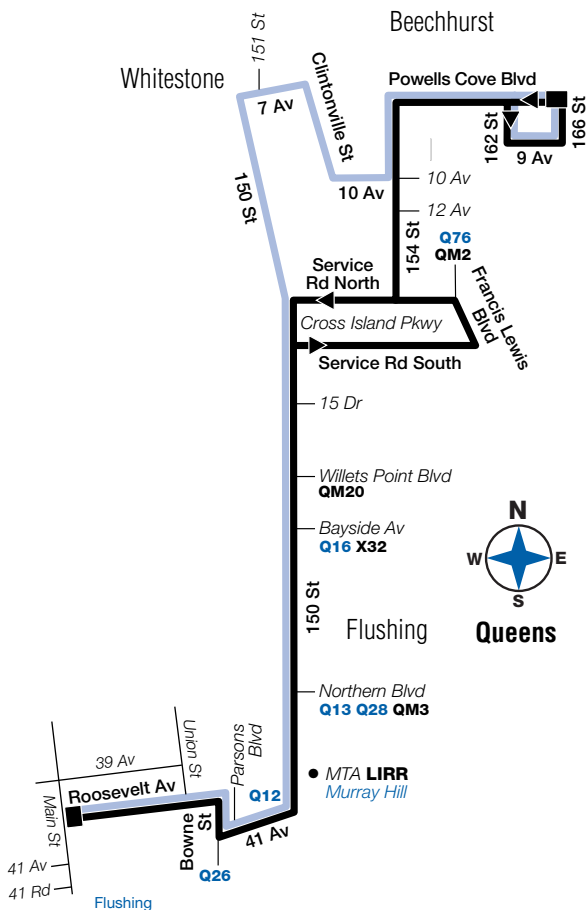

Flushing

- **{(7) FLUSHING-MAIN ST}**
  at Main St & Roosevelt Av
- **{Q12 Q17 Q19 Q20A Q20B Q25 Q26 Q27 Q34 Q48 Q65 Q66 Q17LTD Q25LTD Q27LTD Q50LTD Q65LTD Q44SBS N20G}**
  at Main St & Roosevelt Av
- **{Q13 Q16 Q28}** at 39 Av & Union St
- **{Q58 Q58LTD}** at 41 Rd & Main St
- **{MTA LIRR Flushing}**
  at Main St & 41 Av

006-18117

qu015a18121_cs

Q15/Q15A MAP LEGEND

Local/Limited/SBS Bus Transfers: shown in bold blue type.

Express Bus Transfers: shown in bold black type.

Terminal

Q15 Route

Q15A Route

(7) STATION NAME

Subway Connection

MTA **LIRR** Railroad Station

For Accessible subway stations, travel directions and other information:

Call 511 or visit www.mta.info