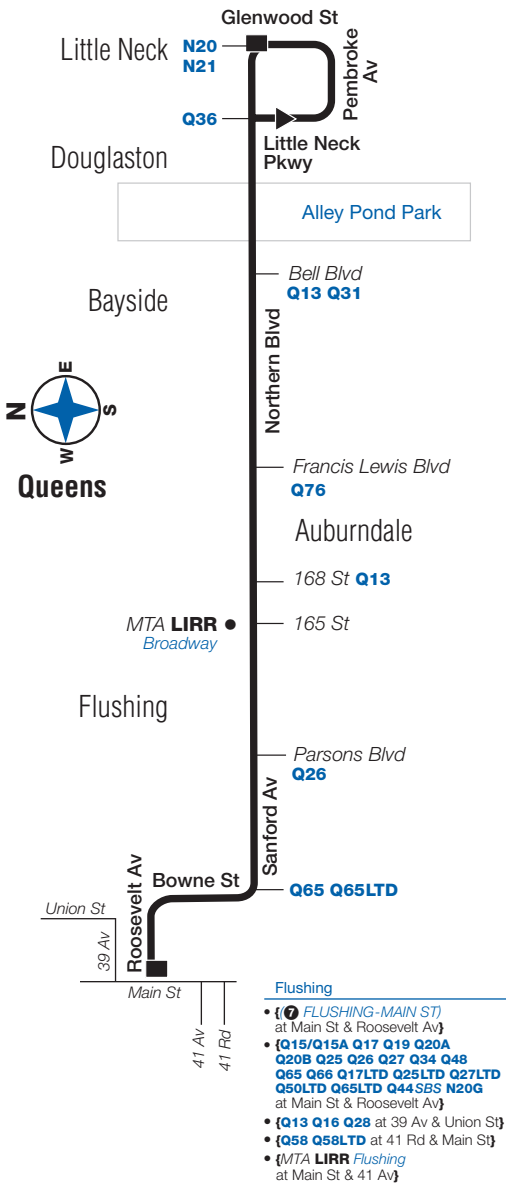

qu012a18121_cs

Q12 MAP LEGEND

Local/Limited/SBS Bus Transfers: shown in bold blue type.

■ Terminal

MTA **LIRR** Railroad Station

(7) STATION NAME

Subway Connection

For Accessible subway stations, travel directions and other information:

Call 511 or visit www.mta.info