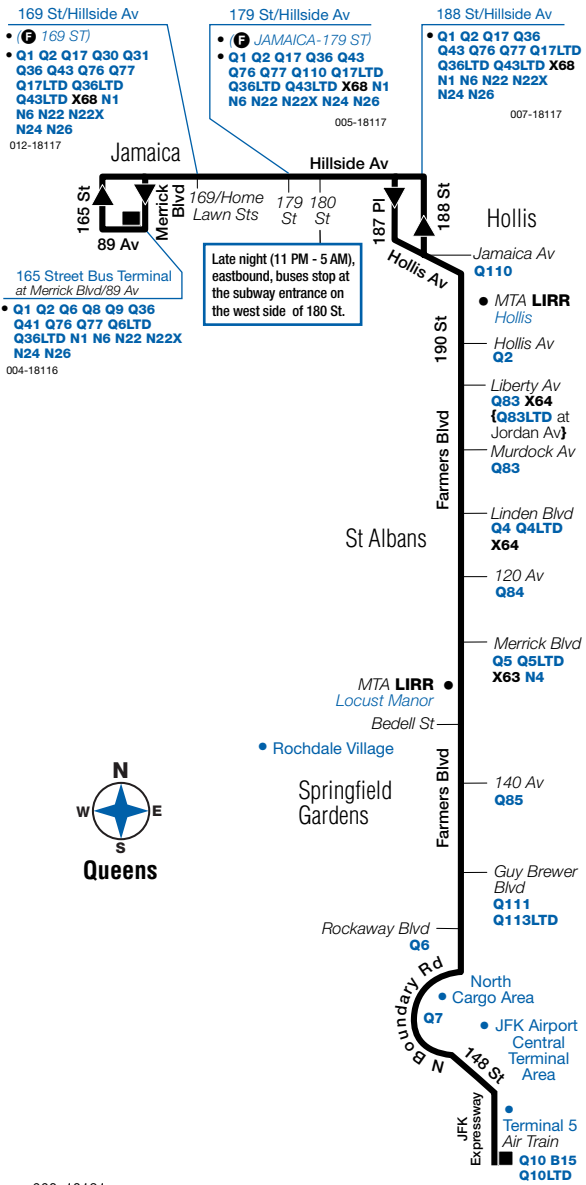

qu003a18121_cs

For Accessible subway stations, travel directions and other information:

Call 511 or visit www.mta.info