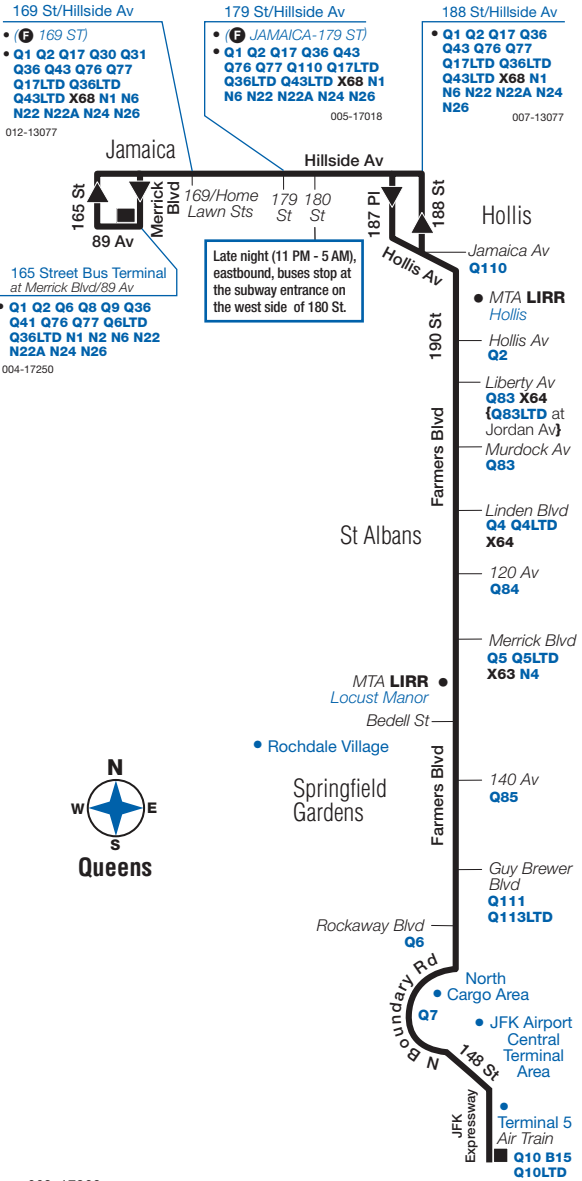

qu003a17269_cs

Q3 MAP LEGEND

Local/Limited/SBS Bus Transfers: shown in bold blue type.
Express Bus Transfers: shown in bold black type.

■ Terminal

● MTA LIRR Railroad Station

(F) STATION NAME
Subway Connection

● Point of Interest

For Accessible subway stations, travel directions and other information:

Call 511 or visit www.mta.info