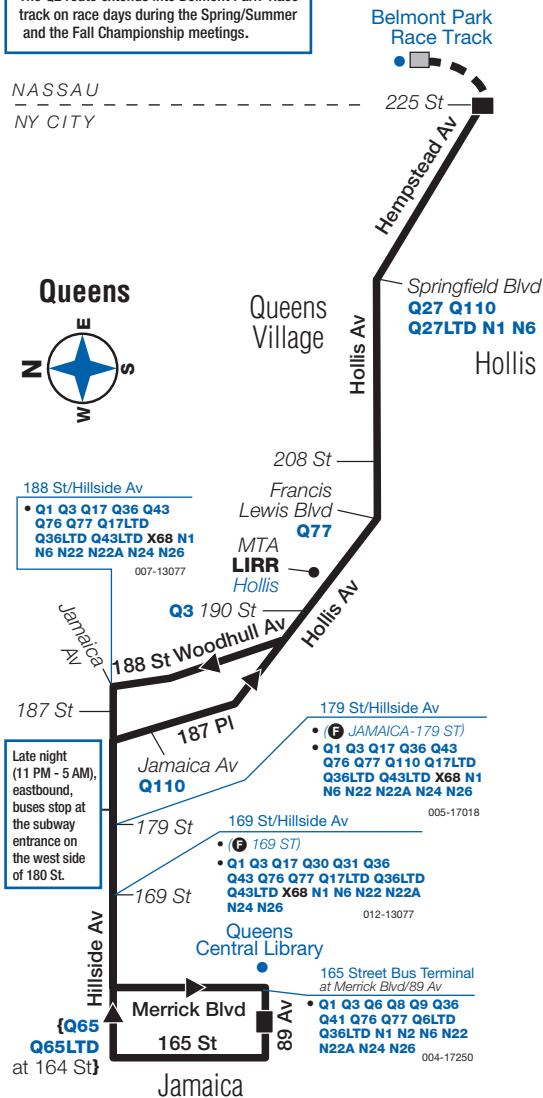

RACE DAYS ONLY

The Q2 route extends into Belmont Park Race track on race days during the Spring/Summer and the Fall Championship meetings.

qu002a17269_cs

Q2 MAP LEGEND

Local/Limited/SBS Bus Transfers: shown in bold blue type.

Express Bus Transfers: shown in bold black type.

■ Terminal

● MTA LIRR Railroad Station

■ Part-time Terminal

--- Part-time Service

(F) STATION NAME
Subway Connection

● Point of Interest

For Accessible subway stations, travel directions and other information:

Call 511 or visit www.mta.info