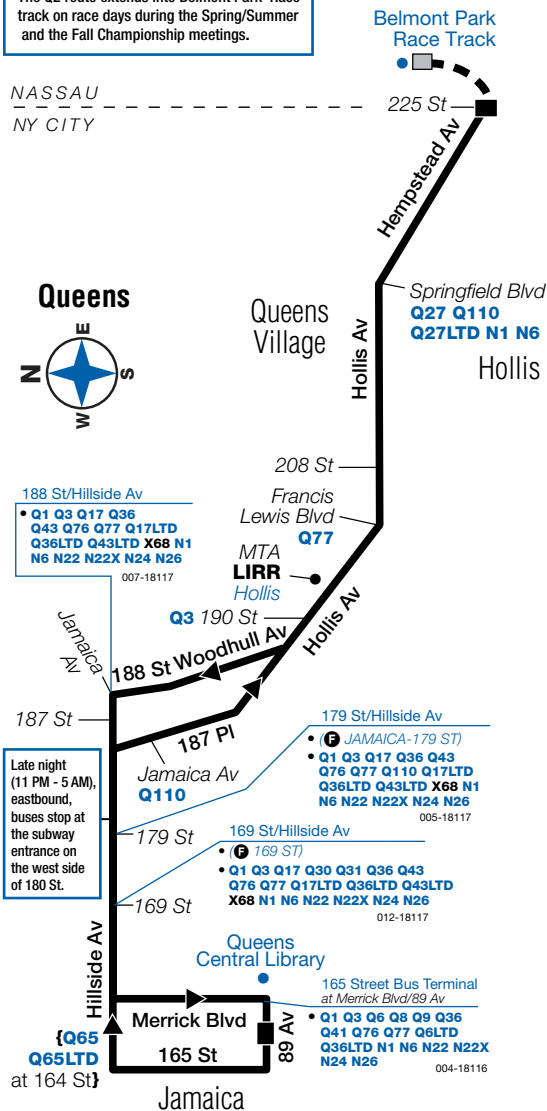

RACE DAYS ONLY

The Q2 route extends into Belmont Park Race track on race days during the Spring/Summer and the Fall Championship meetings.

qu002a18121_cs

Q2 MAP LEGEND

Local/Limited/SBS Bus Transfers: shown in bold blue type.

Express Bus Transfers: shown in bold black type.

■ Terminal

● MTA LIRR Railroad Station

■ Part-time Terminal

--- Part-time Service

(F) STATION NAME
Subway Connection

● Point of Interest

For Accessible subway stations, travel directions and other information:

Call 511 or visit www.mta.info