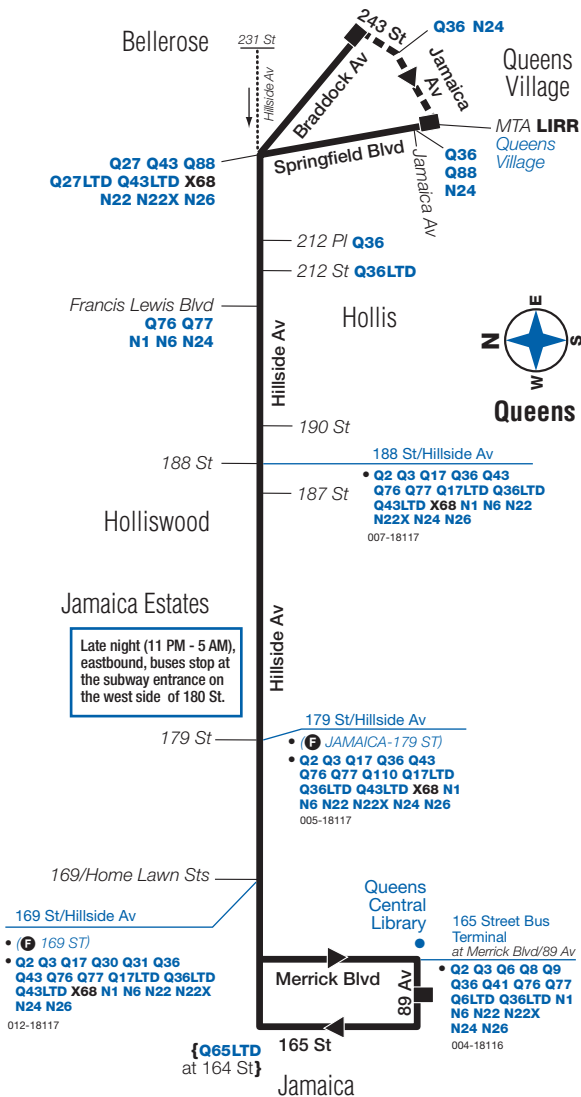

qu001a18157_cs

Q1 MAP LEGEND

Local/Limited/SBS Bus Transfers: shown in bold blue type.

Express Bus Transfers: shown in bold black type.

■ Terminal

(F) STATION NAME

Subway Connection

MTA LIRR Railroad Station

..... Supplemental Service
School Days (early PM)

■ ■ ■ Late Night Service
(about midnight -
3:30 AM)

● Point of Interest

For Accessible subway stations, travel directions
and other information:

Call 511 or visit www.mta.info