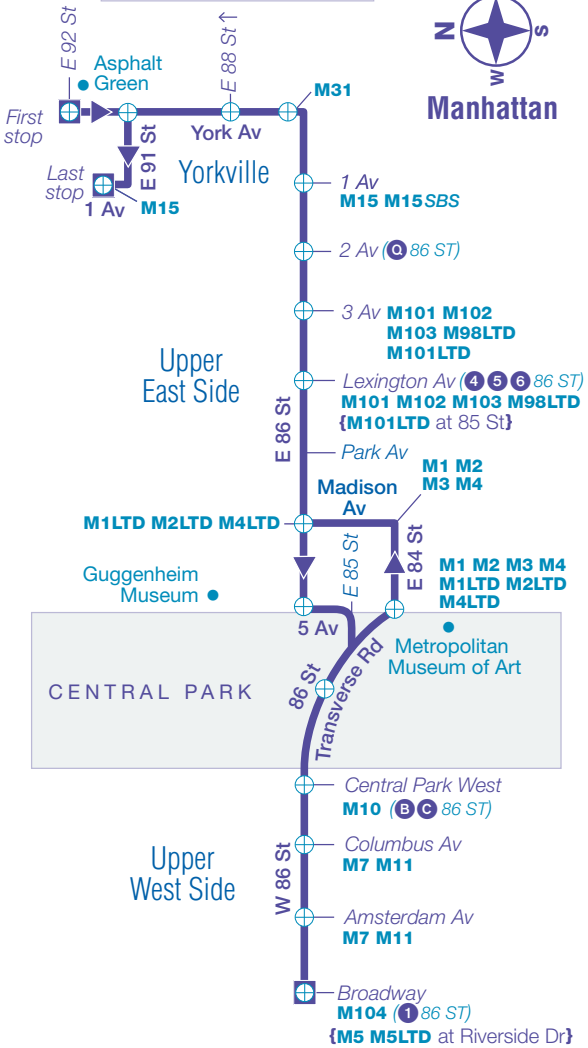

CARL SCHURZ PARK

● Gracie Mansion

ma086s16362_cs

M86+selectbuservice MAP LEGEND

Local/Limited/SBS Bus Transfers: shown in bold blue type.

Terminal

Stop

(4 STATION NAME)
Subway Connection

● Point of Interest

For Accessible subway stations, travel directions and other information:

Call 511 or visit www.mta.info