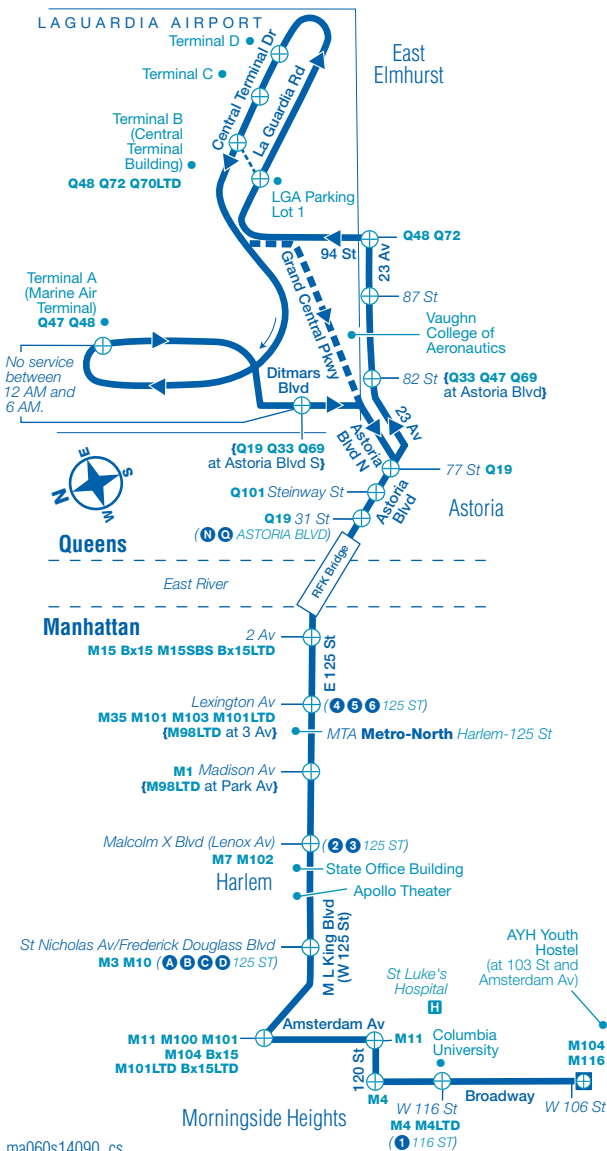

ma060s14090_cs

M60+selectbus service MAP LEGEND

Local/Limited/SBS Bus Transfers: shown in bold blue type.

Terminal

Stop

(5 STATION NAME)
Subway Connection

MTA **Metro-North**
Railroad Station

12 AM to 6 AM
Service Westbound

● Point of Interest

Walking connection
between Parking Lot 1 and
Central Terminal Building

**For Accessible subway stations, travel directions
and other information:**

Call 511 or visit www.mta.info