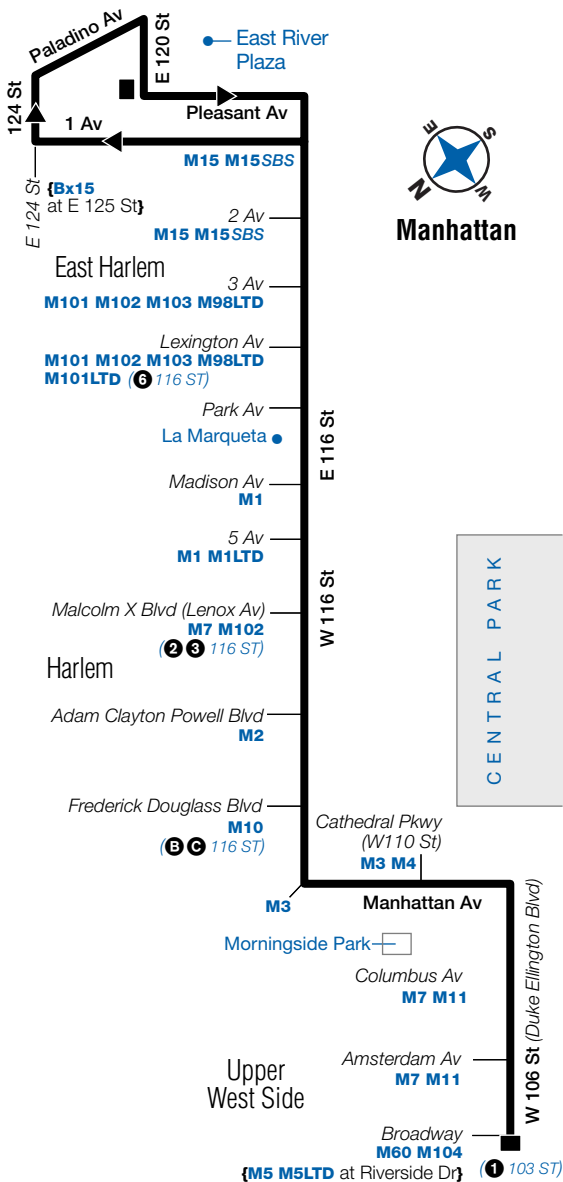

ma116a12018_cs

M116 MAP LEGEND

Local/Limited/SBS Bus Transfers: shown in bold blue type.

Terminal

Point of Interest

(C STATION NAME)
Subway Connection

For Accessible subway stations, travel directions and other information:

Call 511 or visit www.mta.info