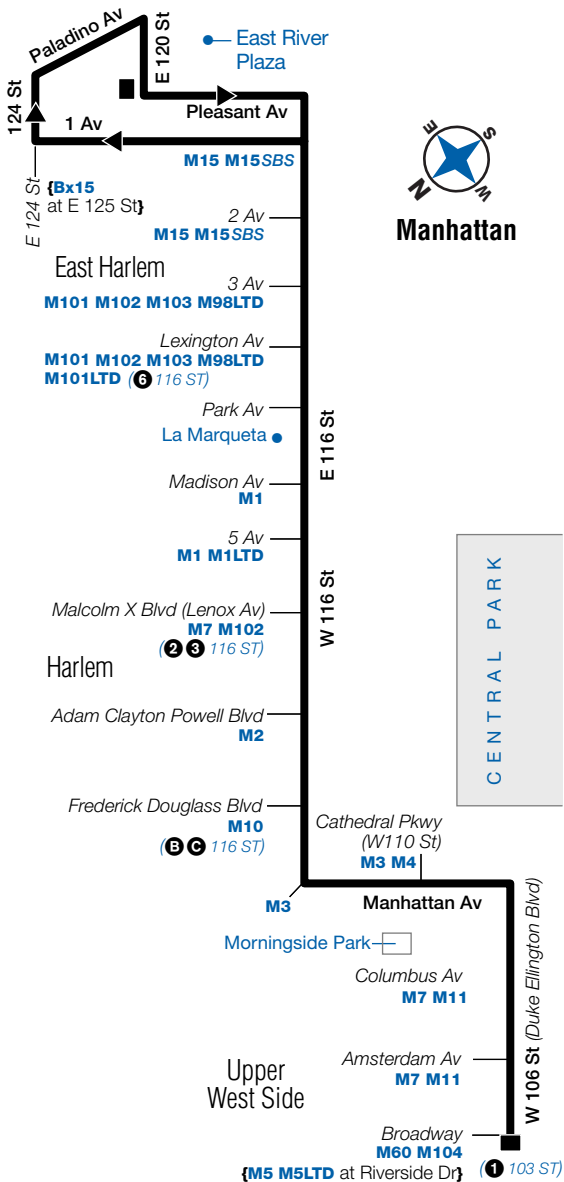

ma116a12018_cs

M116 MAP LEGEND

Local/Limited/SBS Bus Transfers: shown in bold blue type.

Terminal

Point of Interest

Subway Connection

For Accessible subway stations, travel directions and other information:

Call 511 or visit www.mta.info