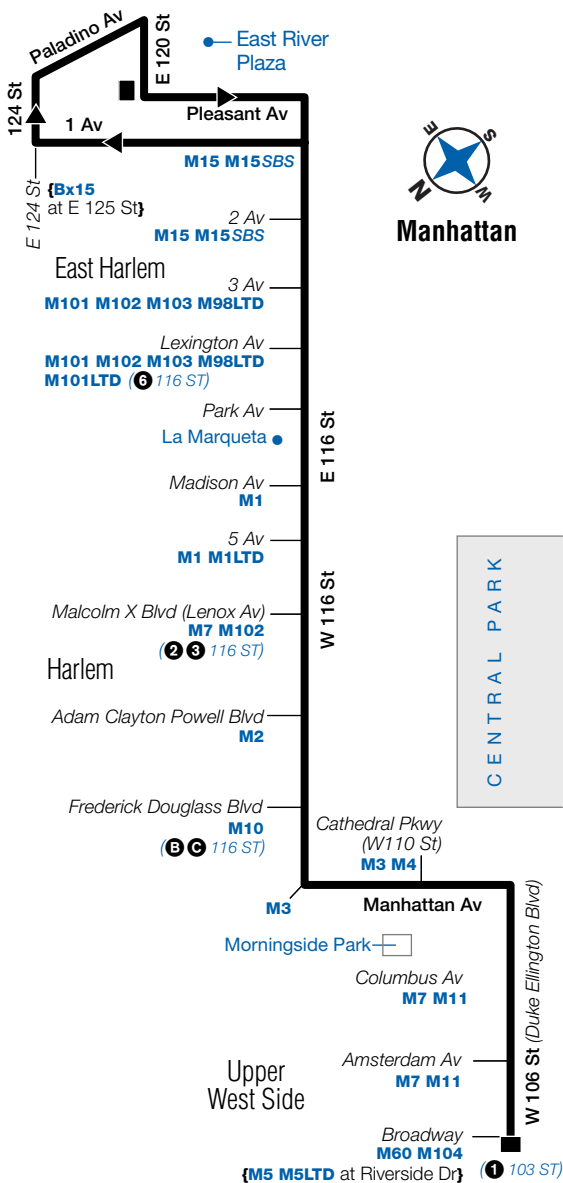

ma116a12018_cs

M116 MAP LEGEND

Local/Limited/SBS Bus Transfers: shown in bold blue type.

■ Terminal

● Point of Interest

(C STATION NAME)
Subway Connection

For Accessible subway stations, travel directions and other information:

Call 511 or visit www.mta.info