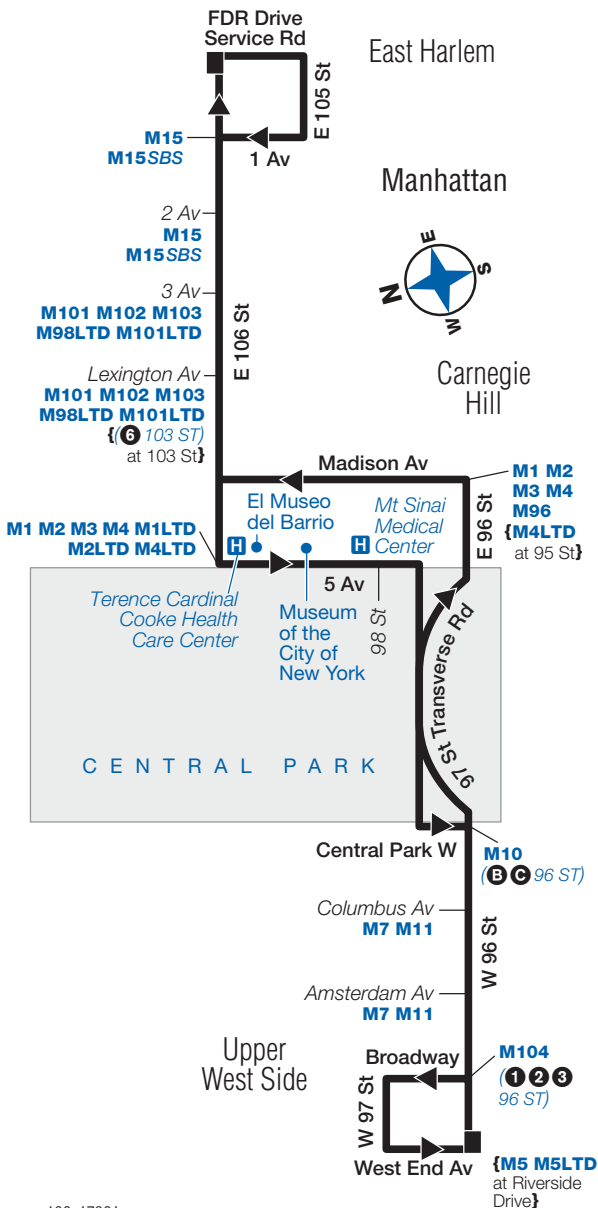

ma106a17261_cs

M106 MAP LEGEND

Local/Limited/SBS Bus Transfers: shown in bold blue type.

Terminal

Point of Interest

(1 STATION NAME)

Subway Connection

For Accessible subway stations, travel directions and other information:

Call 511 or visit www.mta.info