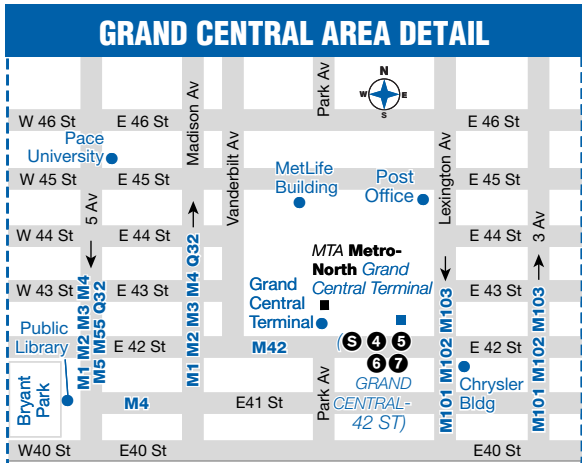

- Use eastbound **M42** on 42 St for the **United Nations**.
- Use westbound **M42** on 42 St for the **Circle Line/Pier 83**.

ad_gct_18113

M101 MAP LEGEND

Local/Limited/SBS Bus Transfers: shown in bold blue type.
Express Bus Transfers: shown in bold black type.

- Terminal
- Limited-Stop
- ➔ Stops in direction indicated
- Ⓢ **STATION NAME**
  Connecting Subway Line
- MTA Metro-North
  Station Name
- Point of Interest

ma 101a18226_cs