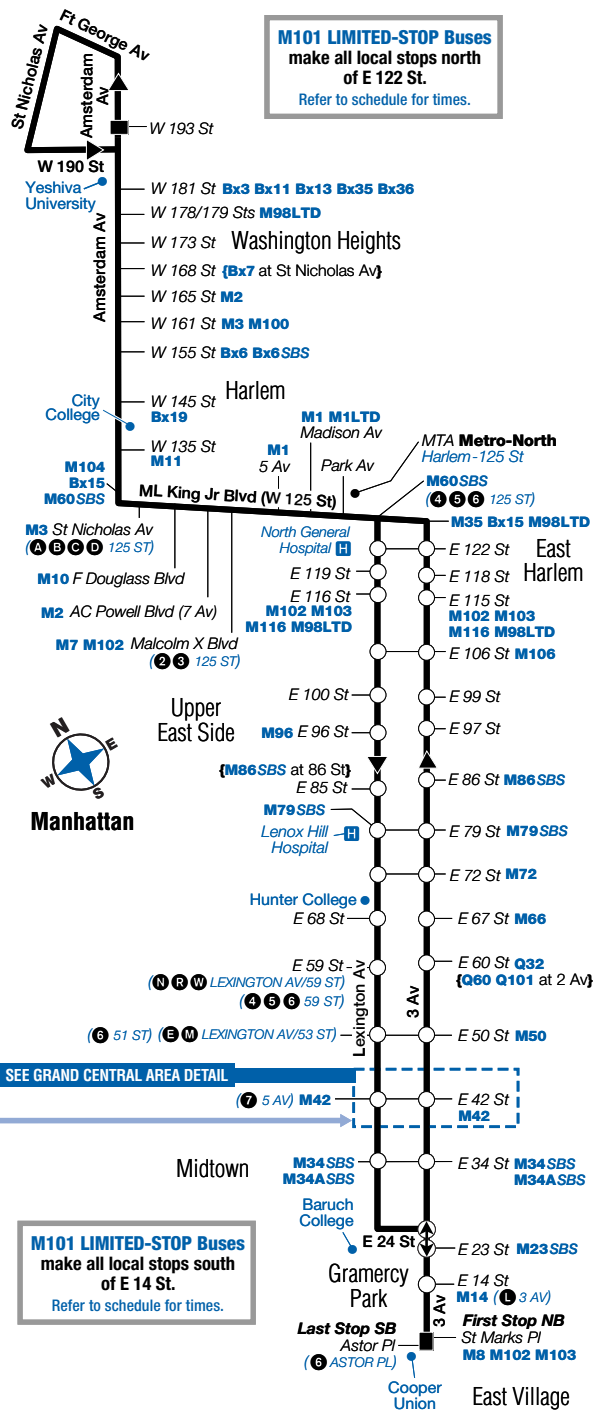

For Accessible subway stations, travel directions and other information:
Call 511 or visit www.mta.info