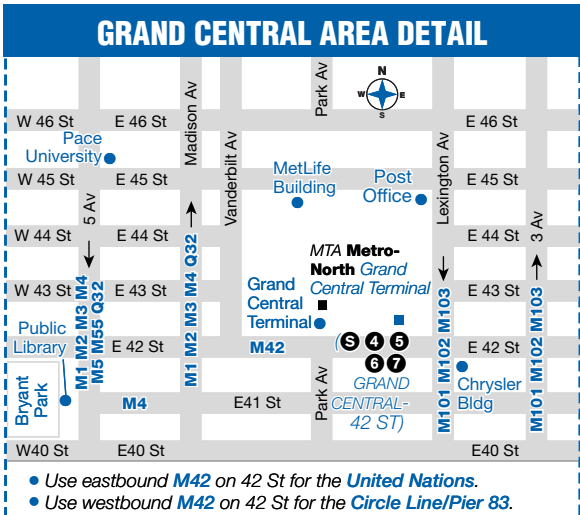

ad_gct_18113

M101 MAP LEGEND

Local/Limited/SBS Bus Transfers: shown in bold blue type.
Express Bus Transfers: shown in bold black type.

■ Terminal	(C) STATION NAME Connecting Subway Line
○ Limited-Stop	MTA Metro-North Station Name
➔ Stops in direction indicated	● Point of Interest

ma 101a18226_cs