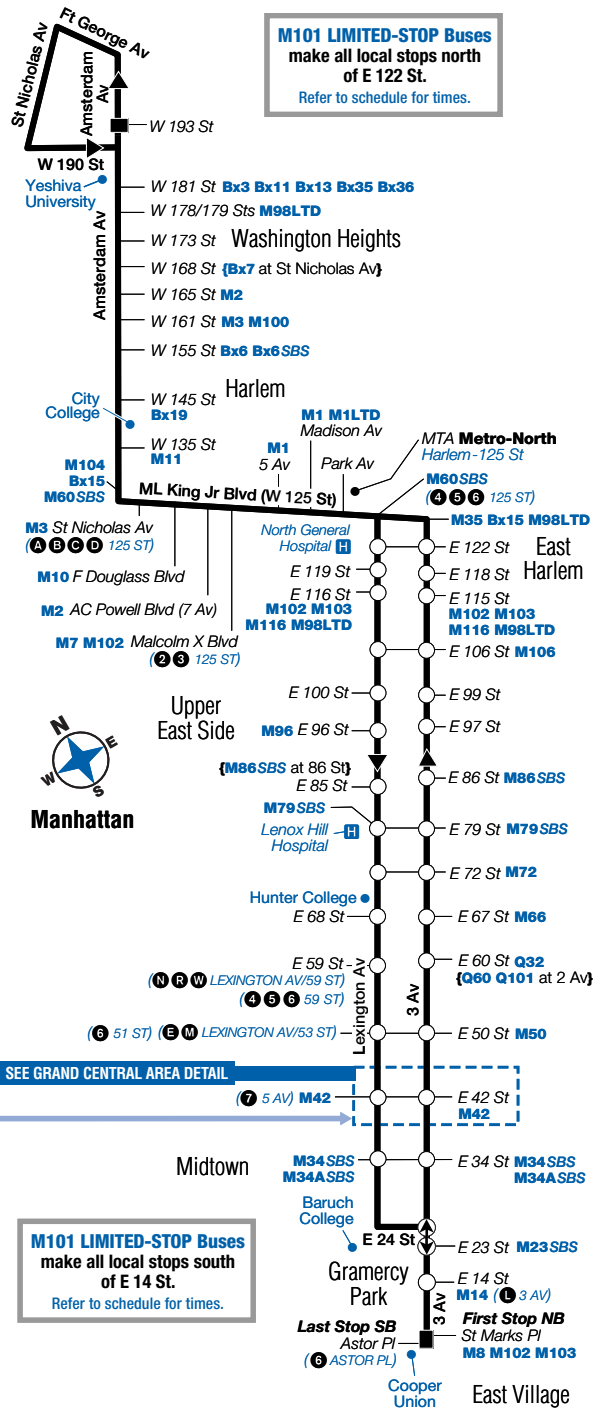

M101 LIMITED-STOP Buses make all local stops north of E 122 St.
Refer to schedule for times.

M101 LIMITED-STOP Buses make all local stops south of E 14 St.
Refer to schedule for times.

For Accessible subway stations, travel directions and other information:
Call 511 or visit www.mta.info