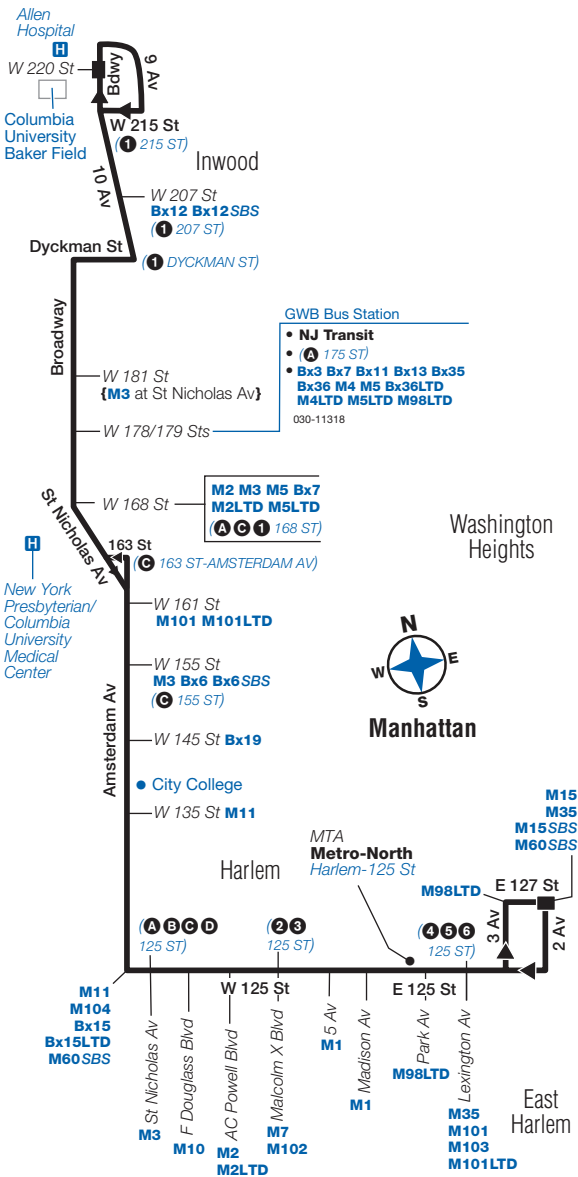

ma100a18219_cs

M100 MAP LEGEND

Local/Limited/SBS Bus Transfers: shown in bold blue type.

■ Terminal (A STATION NAME) Subway Connection	MTA Metro-North Railroad Station ● Point of Interest

For Accessible subway stations, travel directions and other information:

Call 511 or visit www.mta.info