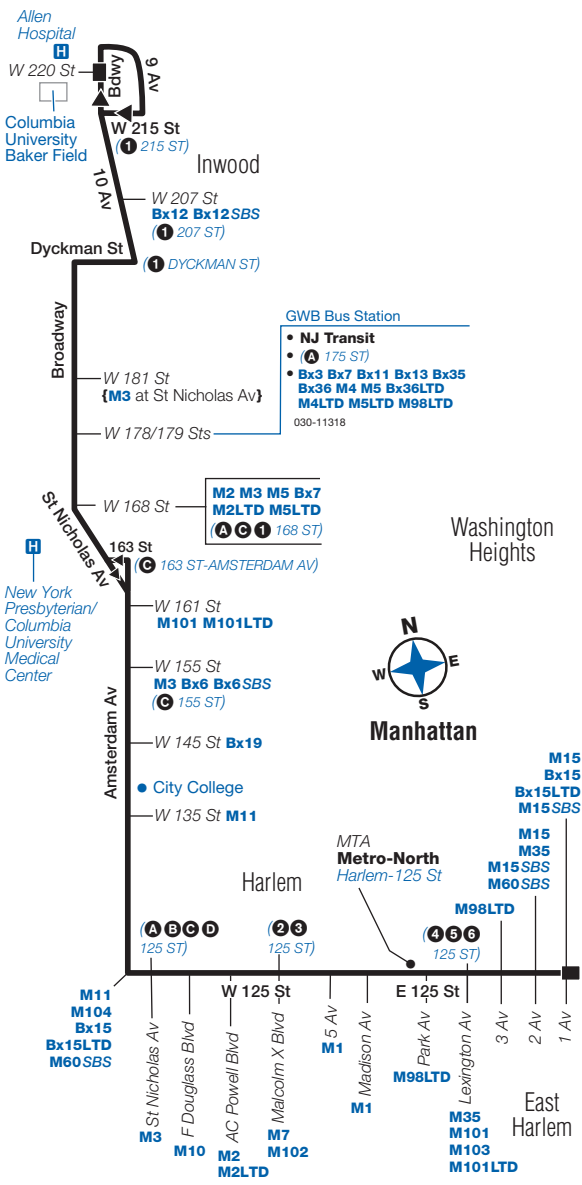

ma100a17212_cs

M100 MAP LEGEND

Local/Limited/SBS Bus Transfers: shown in bold blue type.

- Terminal
- (A STATION NAME) Subway Connection
- MTA Metro-North Railroad Station
- Point of Interest

For Accessible subway stations, travel directions and other information:

Call 511 or visit www.mta.info