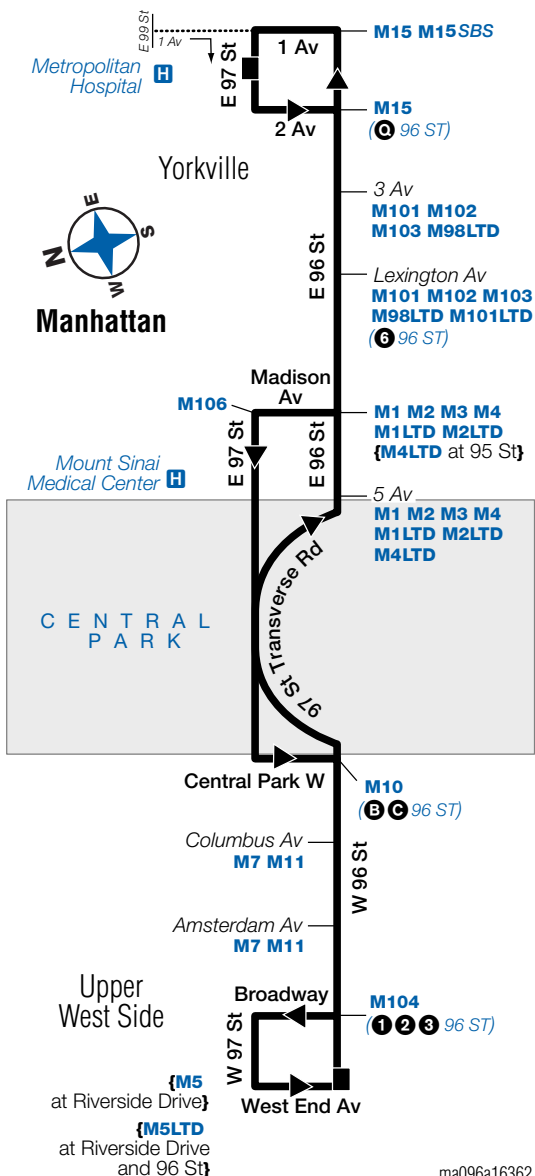

M96 MAP LEGEND

Local/Limited/SBS Bus Transfers: shown in bold blue type.

Terminal

Supplemental Service School Days (early PM)

(B STATION NAME)

Subway Connection

Point of Interest

For Accessible subway stations, travel directions and other information:

Call 511 or visit www.mta.info