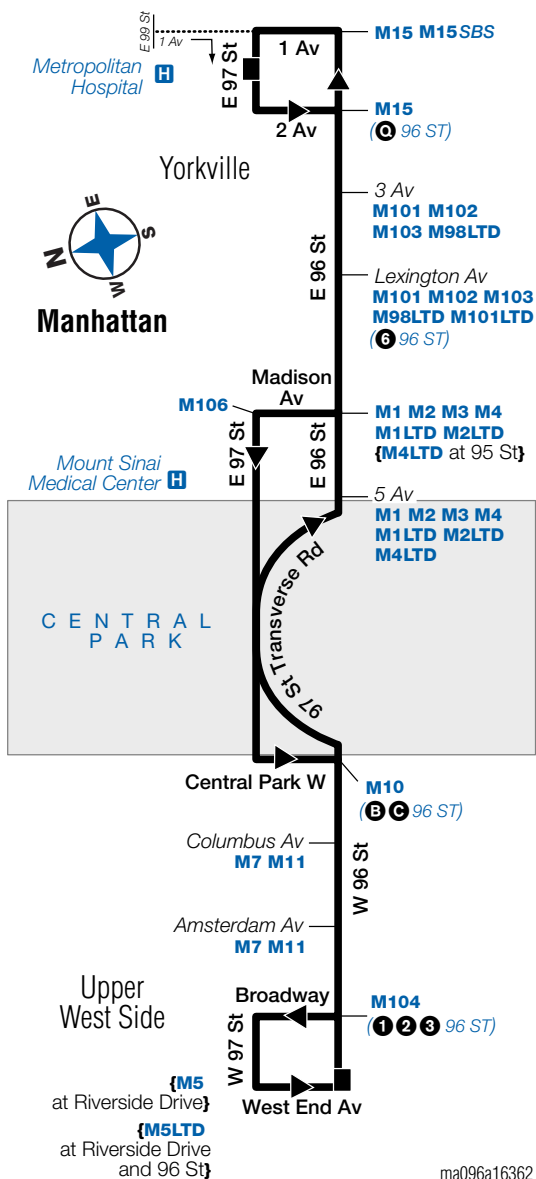

ma096a16362_cs

M96 MAP LEGEND

Local/Limited/SBS Bus Transfers: shown in bold blue type.

Terminal

..... Supplemental Service School Days (early PM)

(B STATION NAME)

Subway Connection

● Point of Interest

For Accessible subway stations, travel directions and other information:

Call 511 or visit www.mta.info