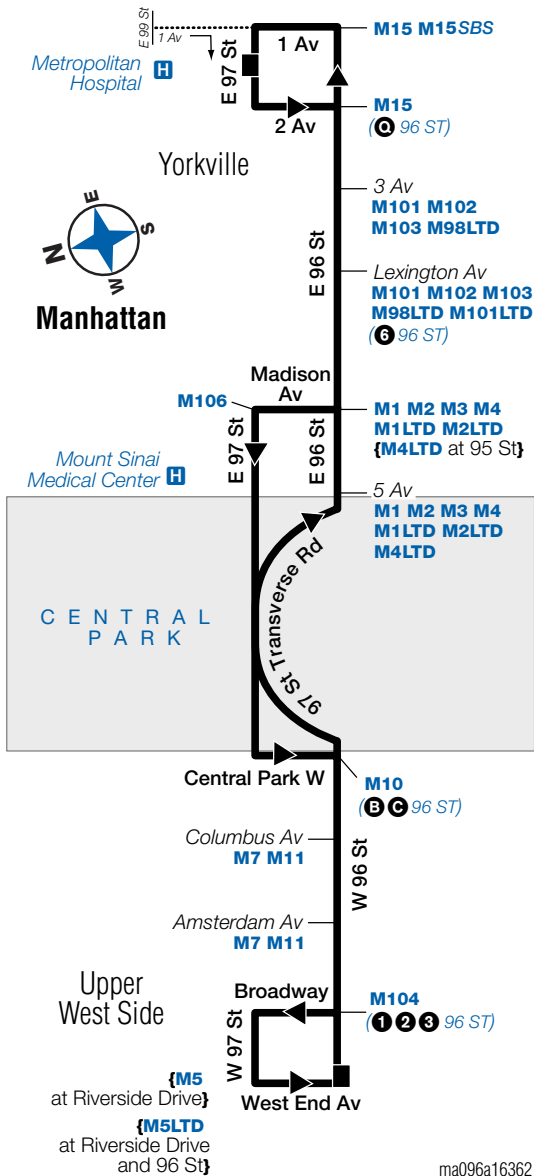

ma096a16362_cs

M96 MAP LEGEND

Local/Limited/SBS Bus Transfers: shown in bold blue type.

■ Terminal

..... Supplemental Service School Days (early PM)

(B STATION NAME) Subway Connection

● Point of Interest

For Accessible subway stations, travel directions and other information:

Call 511 or visit www.mta.info