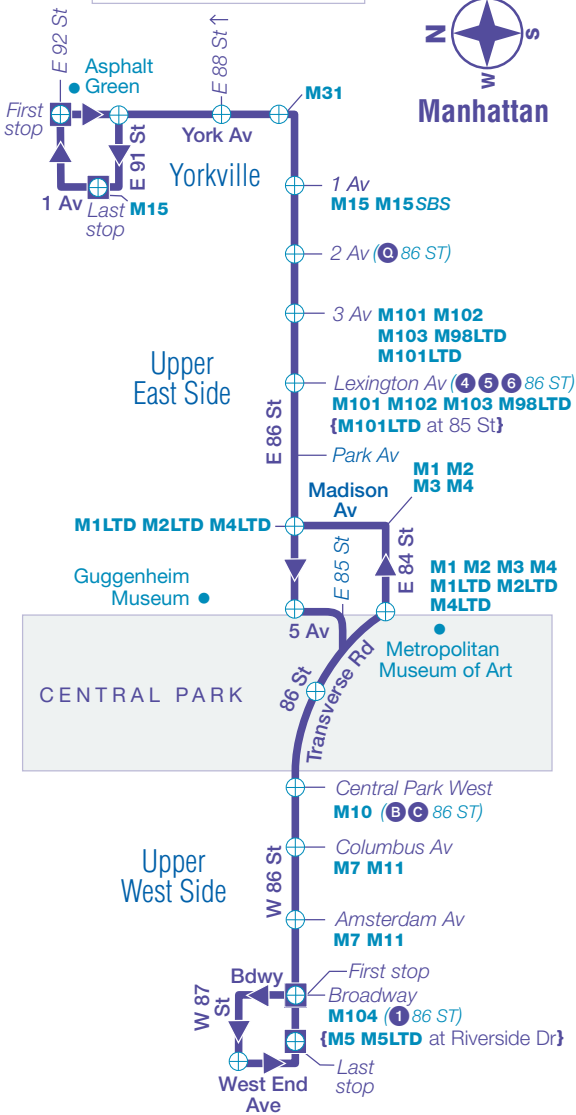

CARL SCHURZ PARK

● Gracie Mansion

Manhattan

RIVERSIDE PARK

ma086s18078_cs

M86+selectbus service MAP LEGEND

Local/Limited/SBS Bus Transfers: shown in bold blue type.

Terminal

Stop

(4 STATION NAME)

Subway Connection

● Point of Interest

For Accessible subway stations, travel directions and other information:

Call 511 or visit www.mta.info