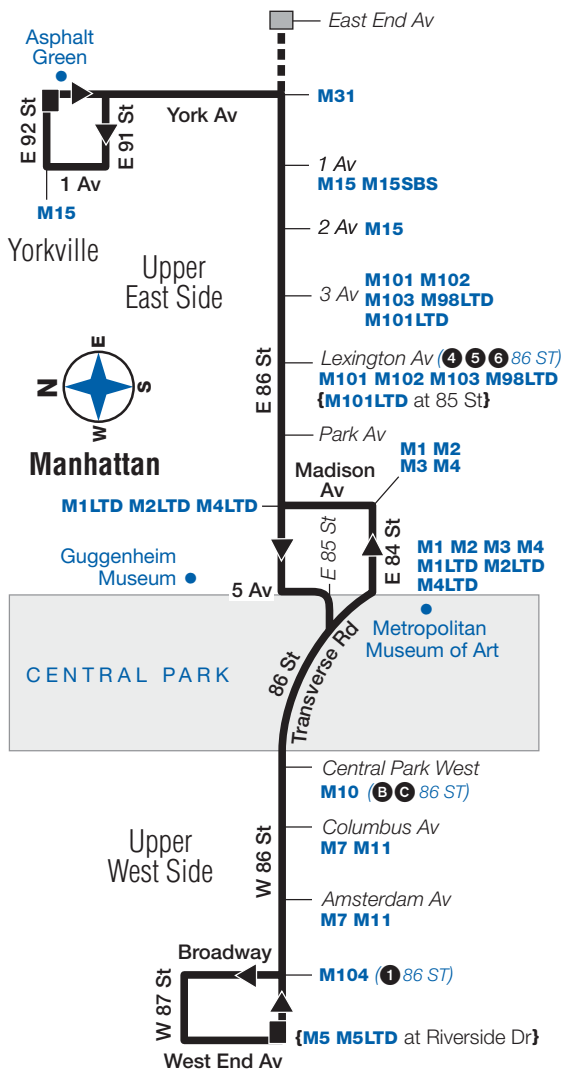

CARL SCHURZ PARK

● Gracie Mansion

RIVERSIDE PARK

ma086a11284_cs

M86 MAP LEGEND

Local/Limited/SBS Bus Transfers: shown in bold blue type.

Terminal

--- Part-time Service

(B) STATION NAME

Subway Connection

▣ Part-time Terminal

● Point of Interest

For Accessible subway stations, travel directions and other information:

Call 511 or visit www.mta.info