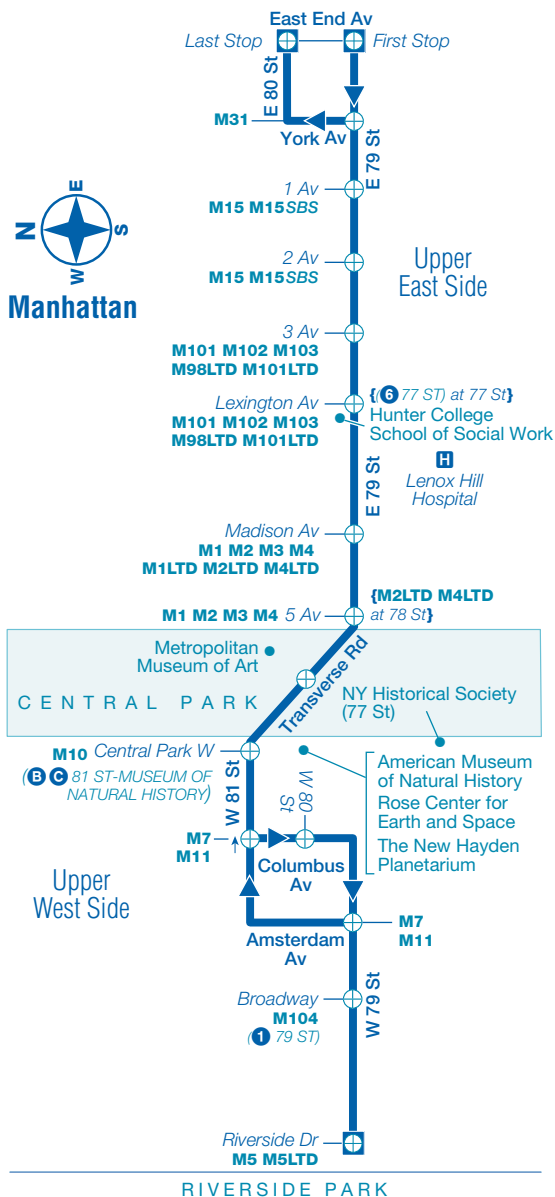

ma079s17069_cs

M79 +selectbuservice MAP LEGEND

Local/Limited/SBS Bus Transfers: shown in bold blue type.

Terminal

(6) STATION NAME
Subway Connection

Stop

Point of Interest

For Accessible subway stations, travel directions and other information:

Call 511 or visit www.mta.info