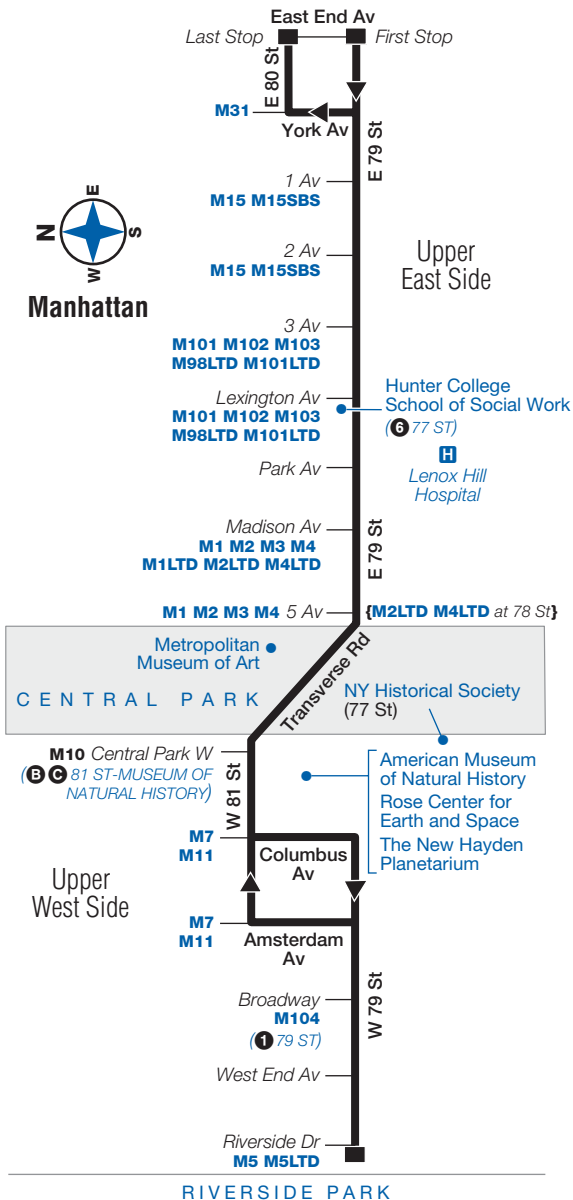

ma079a12018_cs

M79 MAP LEGEND

Local/Limited/SBS Bus Transfers: shown in bold blue type.

Terminal

Point of Interest

(6 STATION NAME)
Subway Connection

For Accessible subway stations, travel directions and other information:

Call 511 or visit www.mta.info