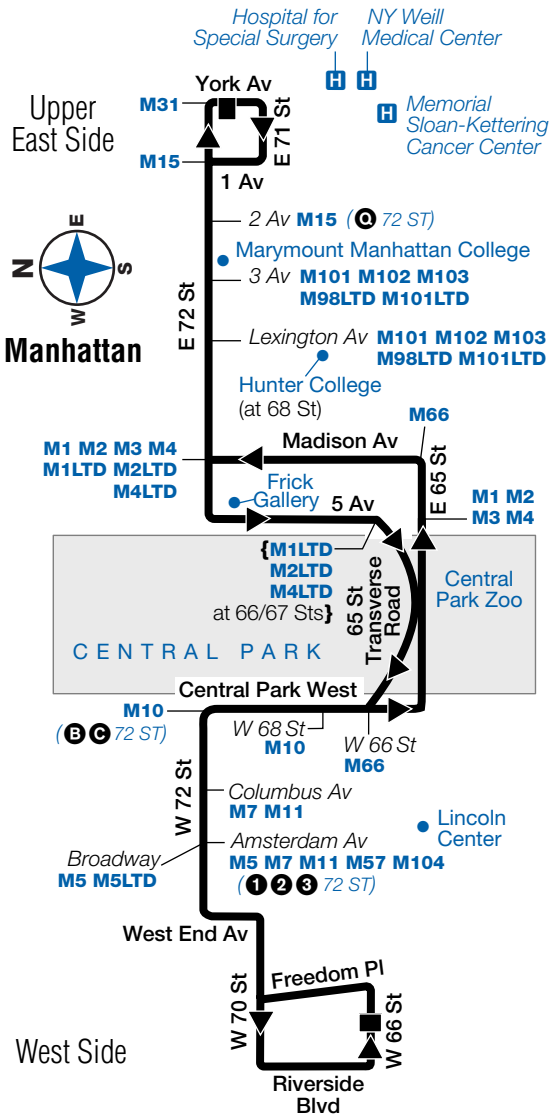

ma072a16362_cs

M72 MAP LEGEND

Local/Limited/SBS Bus Transfers: shown in bold blue type.

■ Terminal

● Point of Interest

(B STATION NAME)
Subway Connection

For Accessible subway stations, travel directions and other information:

Call 511 or visit www.mta.info