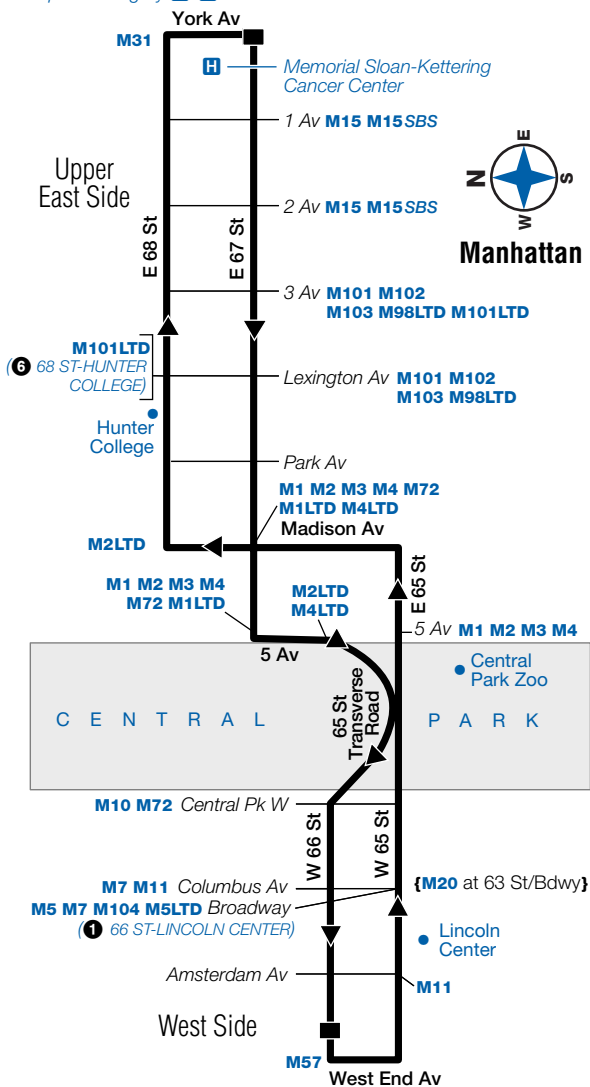

Hospital for Special Surgery **H** **H** New York Weill Medical Center

ma066a12018_cs

M66 MAP LEGEND

Local/Limited/SBS Bus Transfers: shown in bold blue type.

Terminal

● Point of Interest

(1) STATION NAME

Subway Connection

For Accessible subway stations, travel directions and other information:

Call 511 or visit www.mta.info