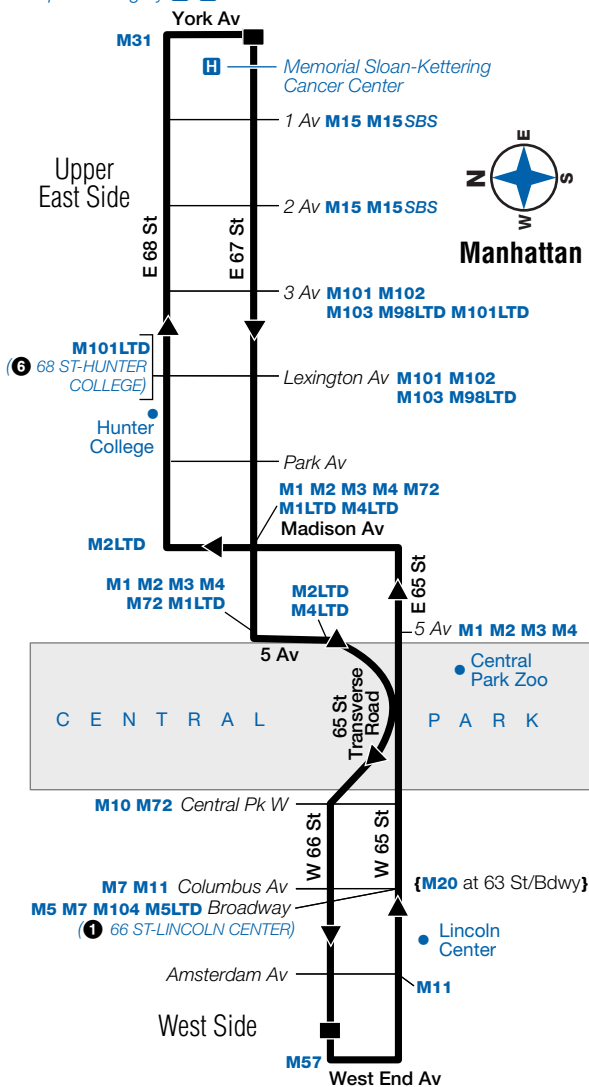

Hospital for Special Surgery **H** **H** New York Weill Medical Center

ma066a12018_cs

M66 MAP LEGEND

Local/Limited/SBS Bus Transfers: shown in bold blue type.

Terminal

Point of Interest

(1) STATION NAME

Subway Connection

For Accessible subway stations, travel directions and other information:

Call 511 or visit www.mta.info