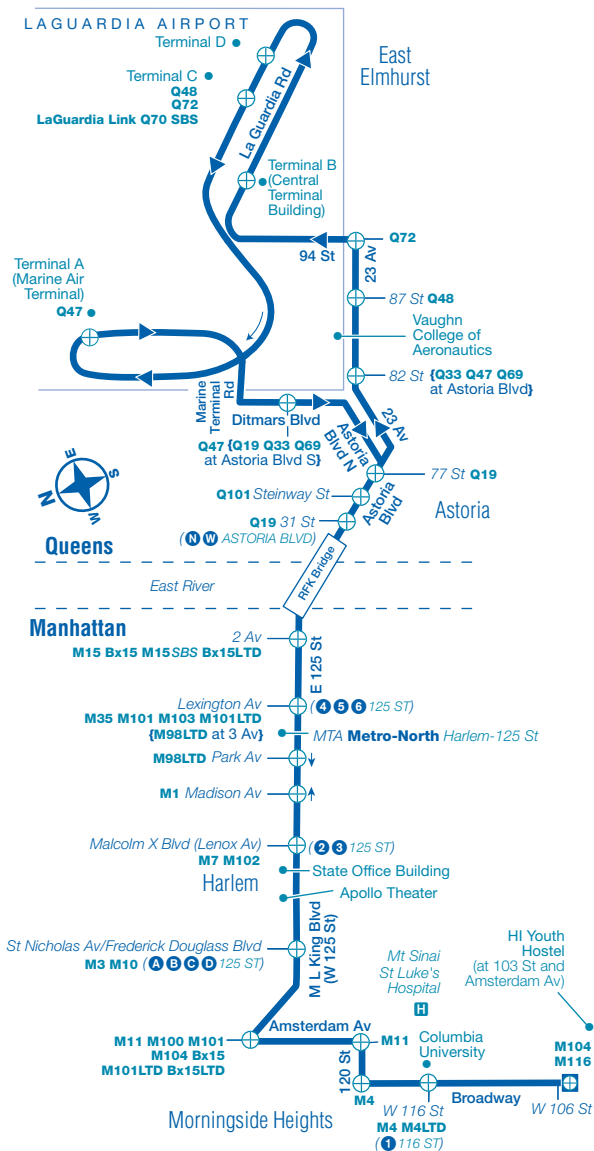

ma060s17332_cs

M60+selectbus service MAP LEGEND

Local/Limited/SBS Bus Transfers: shown in bold blue type.

Terminal

● Point of Interest

Stop

MTA Metro-North
Railroad Station

(5 STATION NAME)
Subway Connection

**For Accessible subway stations, travel directions
and other information:**

Call 511 or visit www.mta.info