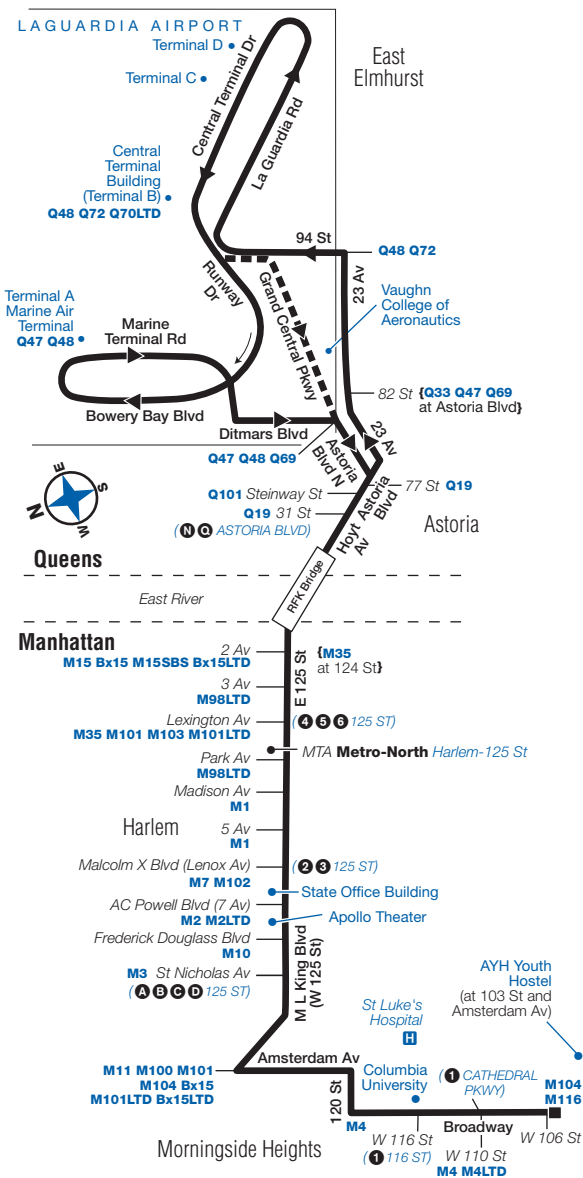

ma060a13204_cs

M60 MAP LEGEND

Local/Limited/SBS Bus Transfers: shown in bold blue type.

Terminal

12 AM to 6 AM
Service Westbound

(5) STATION NAME

Subway Connection

Point of Interest

MTA **Metro-North**
Railroad Station

For Accessible subway stations, travel directions
and other information:

Call 511 or visit www.mta.info