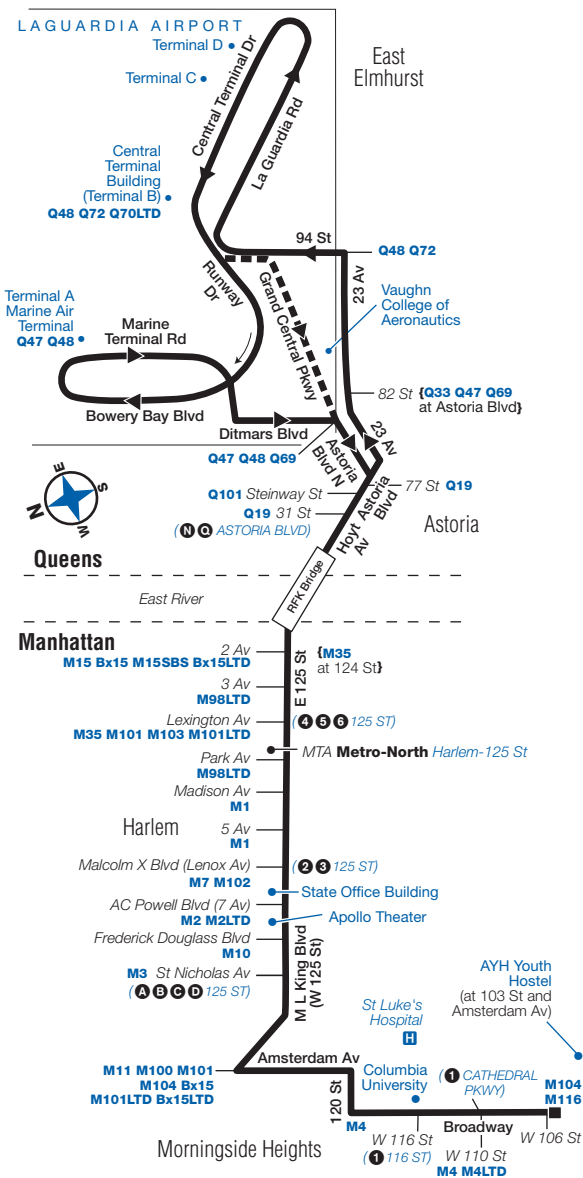

ma060a13204_cs

M60 MAP LEGEND

Local/Limited/SBS Bus Transfers: shown in bold blue type.

Terminal

12 AM to 6 AM
Service Westbound

(5) STATION NAME

Subway Connection

Point of Interest